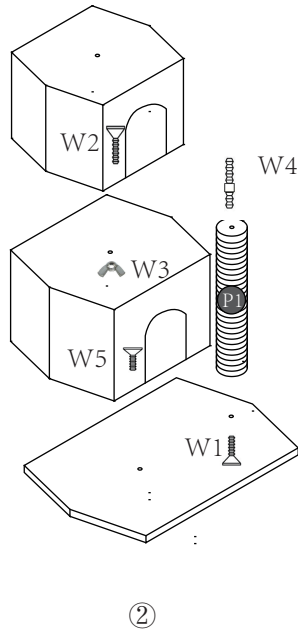

*PawHut*

D30-218

ASSEMBLY INSTRUCTIONS

US

001-877-644-9366  
customerservice@aosom.com

CA

001-855-537-6088  
customerservice@aosom.ca

UK