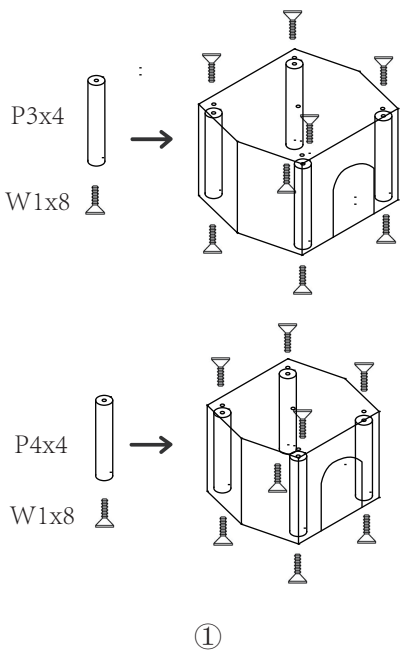

*PawHut*

D30-218

ASSEMBLY INSTRUCTIONS

US

001-877-644-9366  
customerservice@aosom.com

CA

001-855-537-6088  
customerservice@aosom.ca

UK