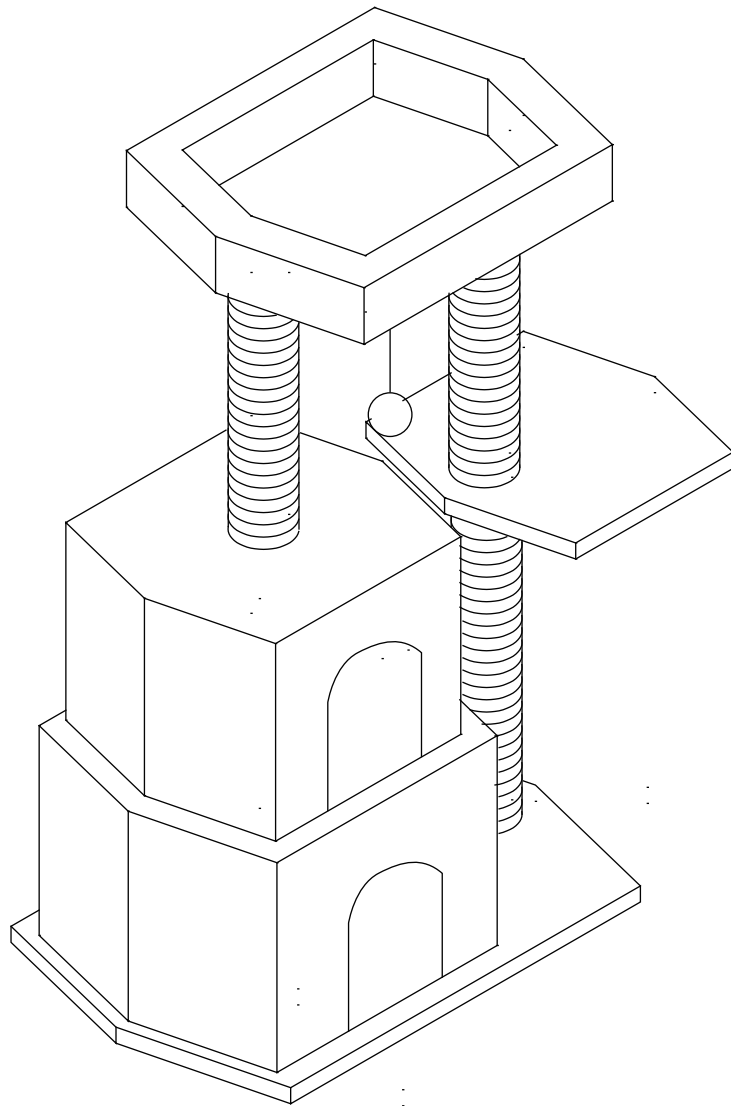

*PawHut*

D30-218

ASSEMBLY INSTRUCTIONS

US

001-877-644-9366  
customerservice@aosom.com

CA

001-855-537-6088  
customerservice@aosom.ca

UK