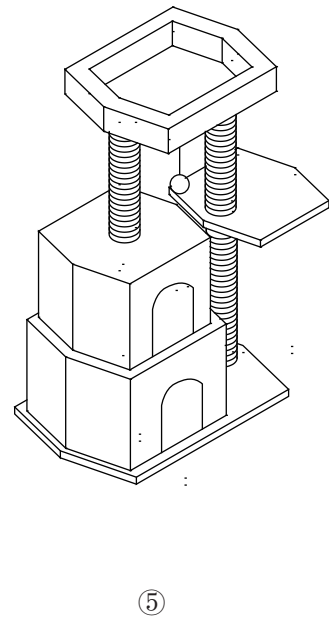

*PawHut*

D30-218

ASSEMBLY INSTRUCTIONS

US

001-877-644-9366  
customerservice@aosom.com

CA

001-855-537-6088  
customerservice@aosom.ca

UK