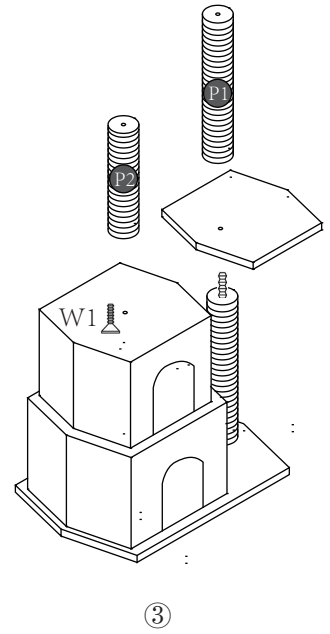

*PawHut*

D30-218

ASSEMBLY INSTRUCTIONS

US

001-877-644-9366  
customerservice@aosom.com

CA

001-855-537-6088  
customerservice@aosom.ca

UK