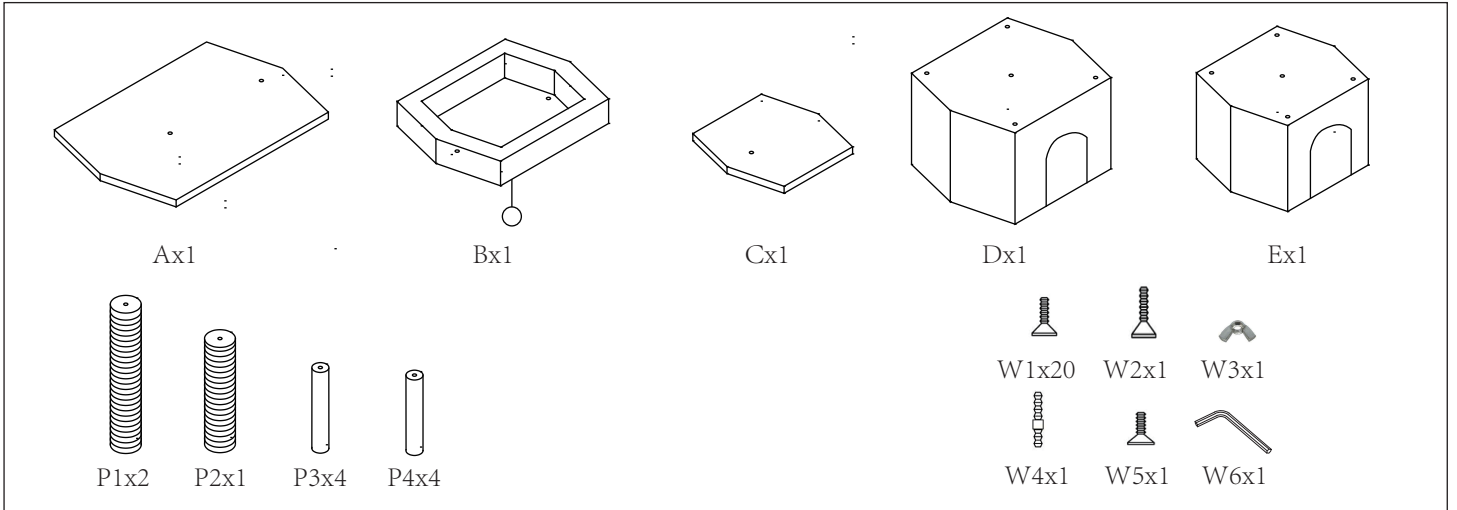

*PawHut*

D30-218

ASSEMBLY INSTRUCTIONS

US

001-877-644-9366  
customerservice@aosom.com

CA

001-855-537-6088  
customerservice@aosom.ca

UK