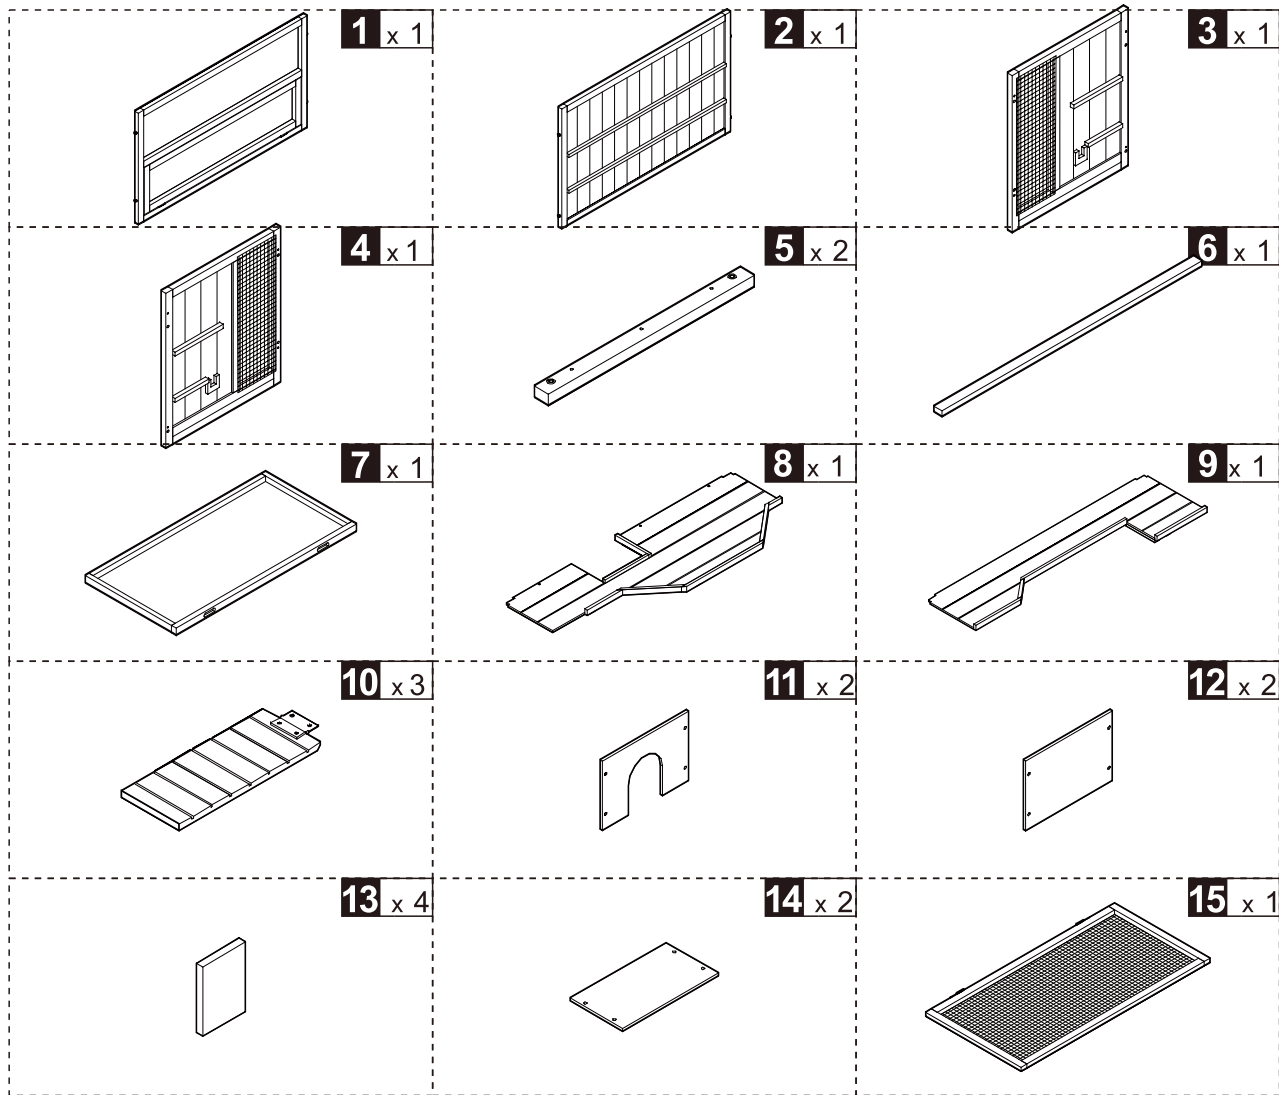

PARTS

HARDWARE

B x 4

3.5x40

E x 6

3.0x16

E x24

3.0x16