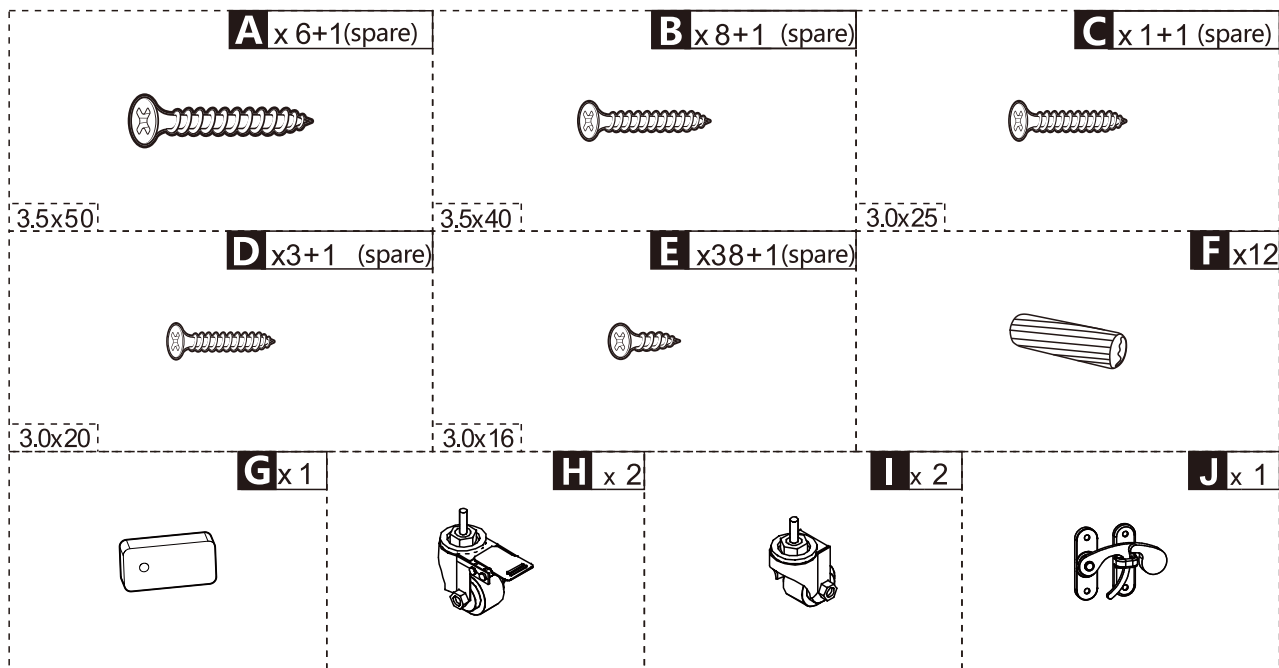

PARTS

HARDWARE

B x 4

3.5x40

E x 6

3.0x16

E x24

3.0x16