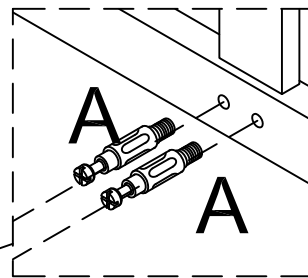

PARTS	
A	6 PCS
B	6 PCS