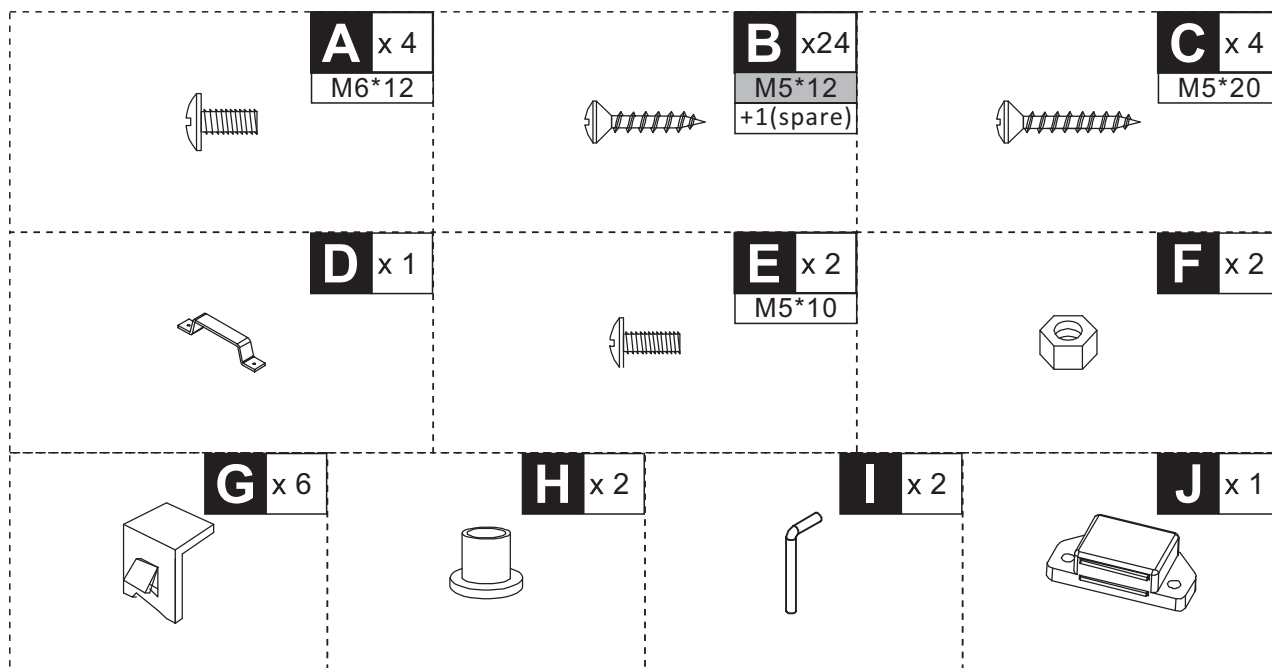

IMPORTANT, RETAIN FOR FUTURE REFERENCE: READ CAREFULLY

Tools Recommended

ASSEMBLY & INSTRUCTION MANUAL

⊕  CX4

⊕  BX16

- IX2
- HX2
- FX2
- EX2
- DX1

US

001-877-644-9366
customerservice@aosom.com