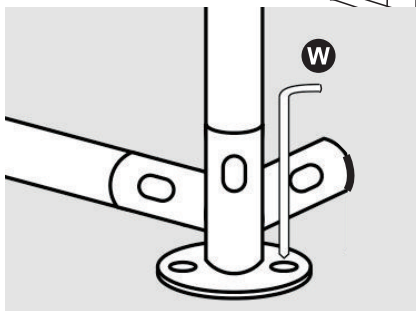

U x 4

W x 10

EN

IMPORTER ADDRESS:
MH STAR UK LTD
Unit 27, Perivale Park,
Horsenden lane South
Perivale, UB6 7RH
MADE IN CHINA

FR

ADRESSE D'IMPORTATION:
MH FRANCE
2 Rue Maurice Hartmann
92130 Issy Les Moulineaux
France
FABRIQUÉ EN CHINE