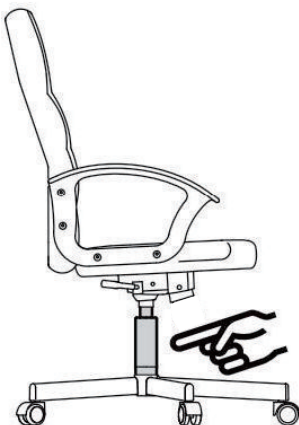

INcbc049_UK_FR_DE_IT

921-420

IMPORTANT, RETAIN FOR FUTURE REFERENCE: READ CAREFULLY

ASSEMBLY & INSTRUCTION MANUAL

OFFICE CHAIR

IMPORTANT, RETAIN FOR FUTURE REFERENCE: READ CAREFULLY SAFETY INFORMATION

- The intended use: This product is intended for indoor use only. Used for work and study.
- Maximum weight: 120 KG
- To prevent the chair falling, make sure that the weight is evenly distributed.
- Remove all parts from the box and make sure all parts are included before assembly.
- Keep your feet always on the floor and do not press your head on the headrest when you recline the chair.
- When you adjust the backrest, make sure your fingers are safe and out of harm's way.
- To avoid damage, never pull fast and strongly in your house.
- This chair is designed to sit only and nothing else.
- Don't use it as a base or as a ladder.
- Don't sit in the arms of the chair.
- This chair is designed to seat only one person at same time.
- If some parts are missing, damaged or worn, stop using it immediately.
- Avoid direct sunlight on the chair so that the plastic components won't become brittle.
- Your chair is equipped with rollers for textile floor coverings. If the chair is used on hard floors, e.g. hardwood floors, laminate, PVC, or tile, the rollers should be replaced for safety purposes, since these floors require the use of different rollers.

Warning! Only trained personnel may replace or repair components for height adjustment of seating furniture with energy storage.

MAINTENANCE INSTRUCTIONS

- Clean with vacuum cleaner.
- Wipe with a fabric dampened with water.