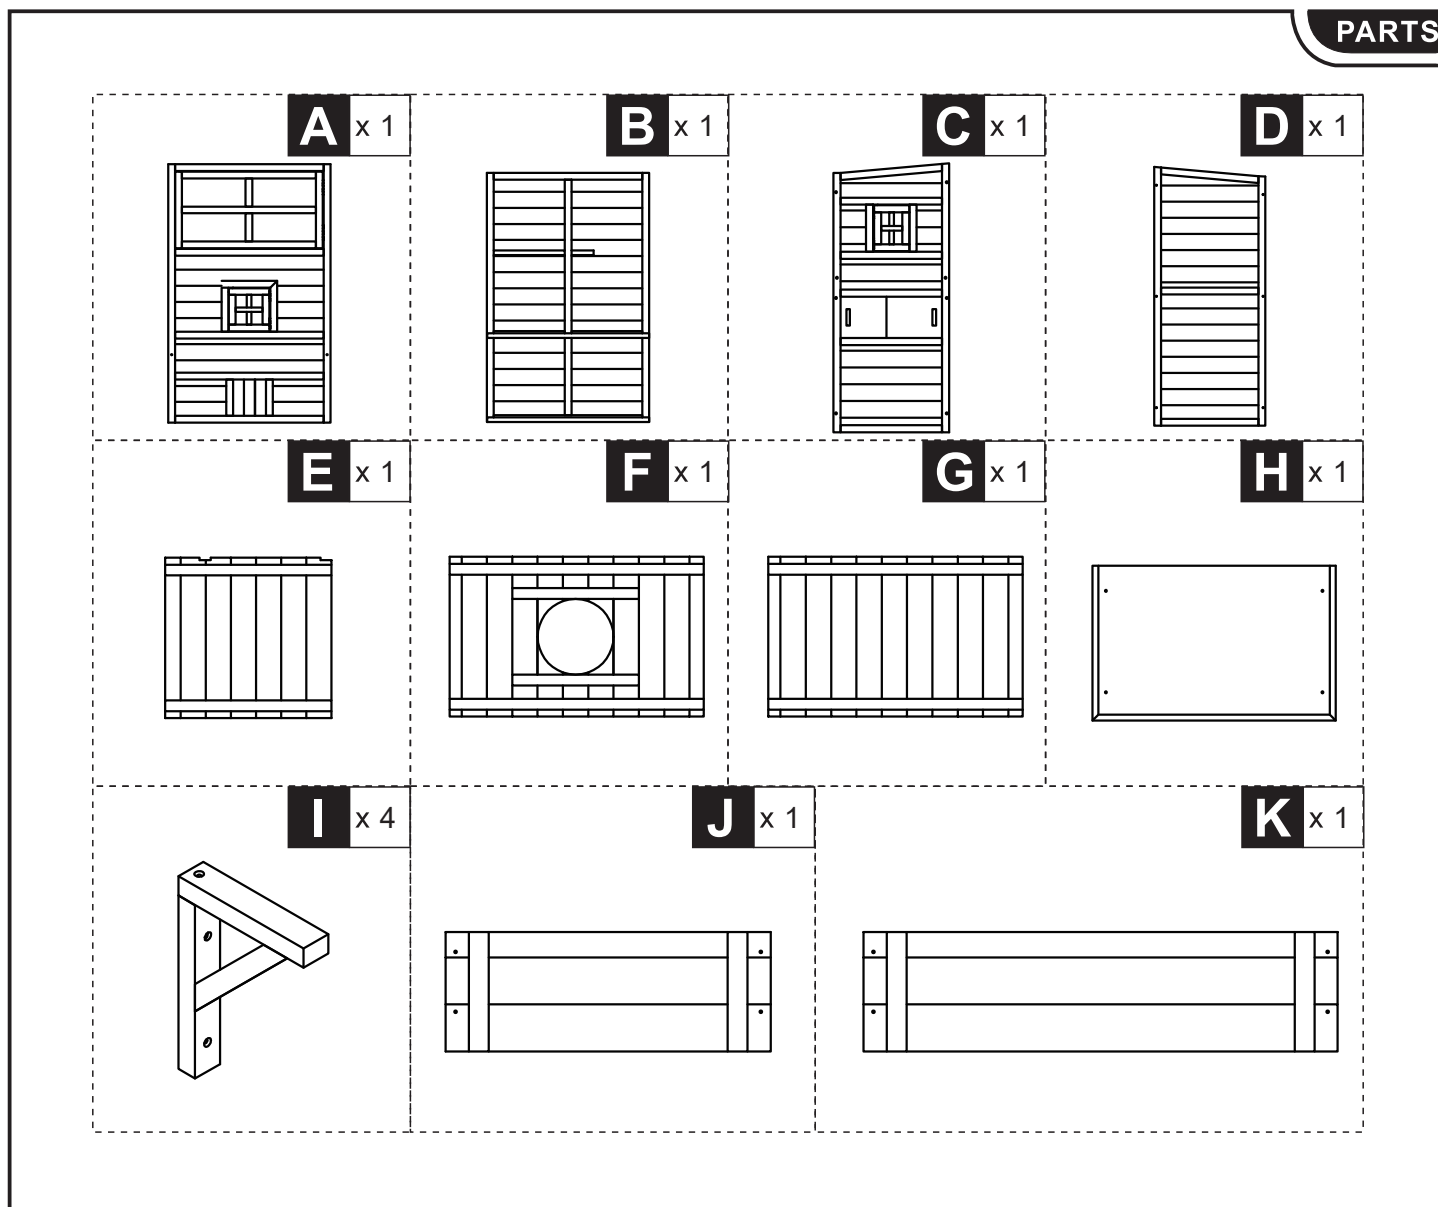

HARDWARE

EN Do not confuse similar screws.
FR Ne pas confondre des vis similaires.
ES No confunda tornillos similares.
PT Não confundir parafusos semelhantes.
DE Verwechseln Sie ähnliche Schrauben nicht.
IT Non confondere le viti simili.

NOTE