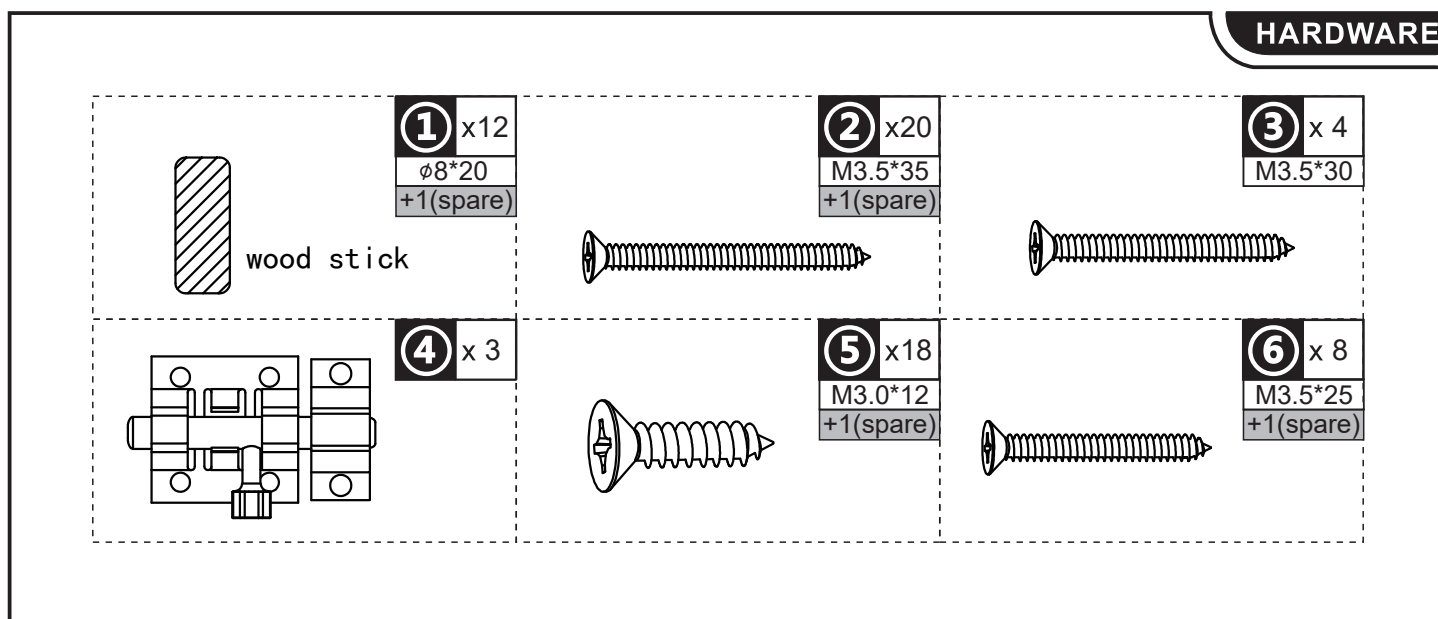

HARDWARE

EN Do not confuse similar screws.
FR Ne pas confondre des vis similaires.
ES No confunda tornillos similares.
PT Não confundir parafusos semelhantes.
DE Verwechseln Sie ähnliche Schrauben nicht.
IT Non confondere le viti simili.

NOTE