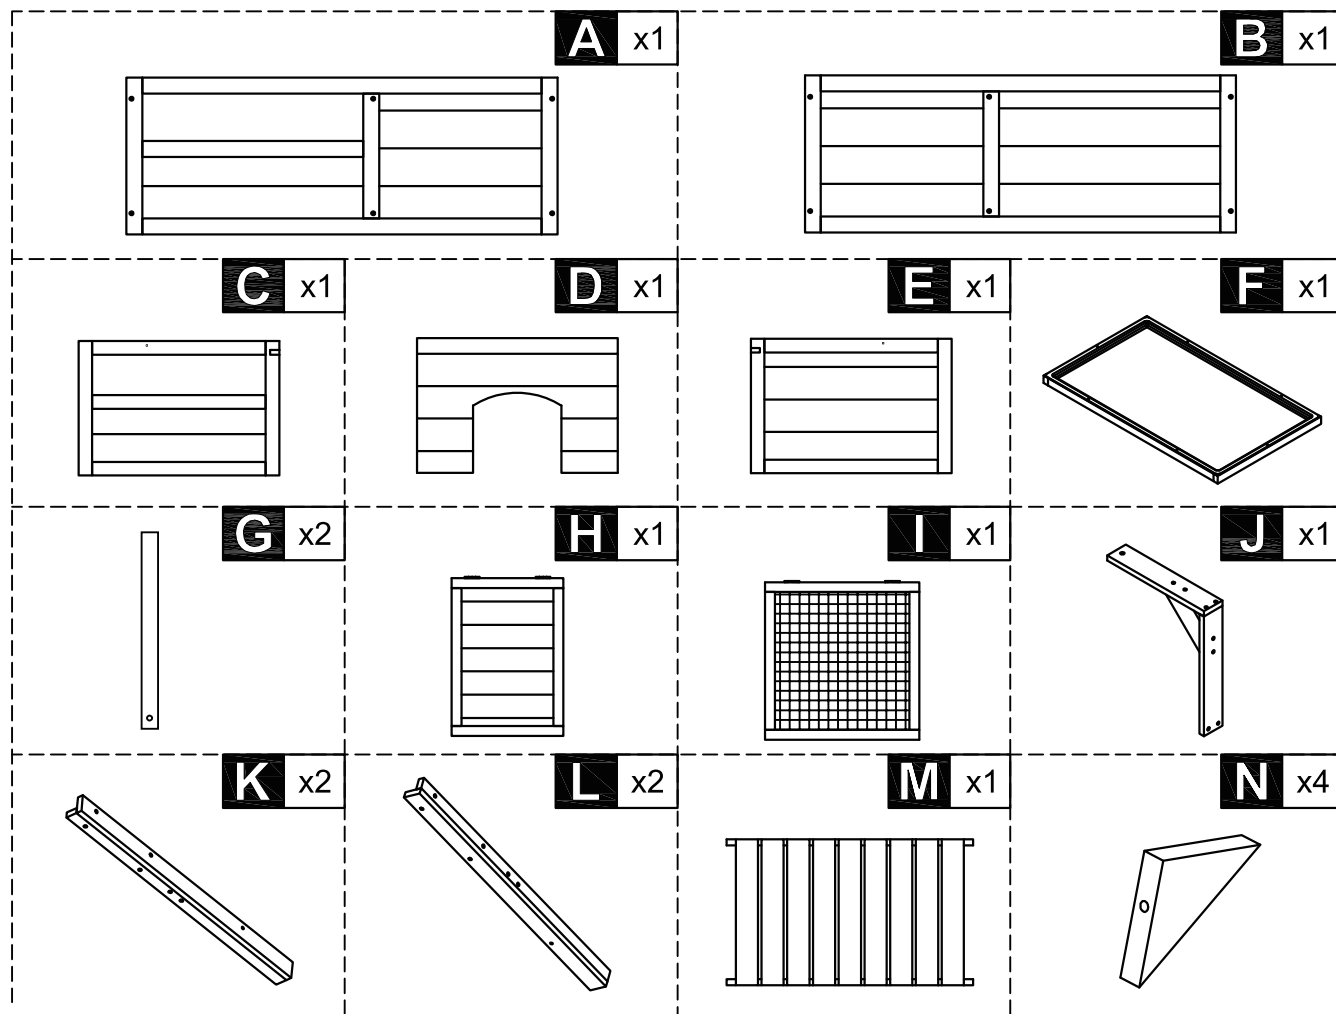

HARDWARE

NOTE

EN Do not confuse similar screws.
FR Ne pas confondre des vis similaires.
ES No confunda tornillos similares.
PT Não confundir parafusos semelhantes.
DE Verwechseln Sie ähnliche Schrauben nicht.
IT Non confondere le viti simili.