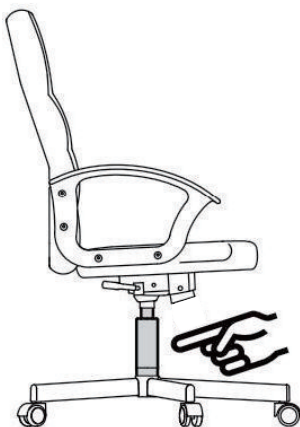

IMPORTANT, RETAIN FOR FUTURE REFERENCE:

READ CAREFULLY

SAFETY INFORMATION

- The intended use: This product is intended for indoor use only. Used for work and study.
- Maximum weight: 120 KG
- To prevent the chair falling, make sure that the weight is evenly distributed.
- Remove all parts from the box and make sure all parts are included before assembly.
- Keep your feet always on the floor and do not press your head on the headrest when you recline the chair.
- When you adjust the backrest, make sure your fingers are safe and out of harm's way.
- To avoid damage, never pull fast and strongly in your house.
- This chair is designed to sit only and nothing else.
- Don't use it as a base or as a ladder.
- Don't sit in the arms of the chair.
- This chair is designed to seat only one person at same time.
- If some parts are missing, damaged or worn, stop using it immediately.
- Avoid direct sunlight on the chair so that the plastic components won't become brittle.
- Your chair is equipped with rollers for textile floor coverings. If the chair is used on hard floors, e.g. hardwood floors, laminate, PVC, or tile, the rollers should be replaced for safety purposes, since these floors require the use of different rollers.

Warning! Only trained personnel may replace or repair components for height adjustment of seating furniture with energy storage.

MAINTENANCE INSTRUCTIONS

- Clean with vacuum cleaner.
- Wipe with a fabric dampened with water.