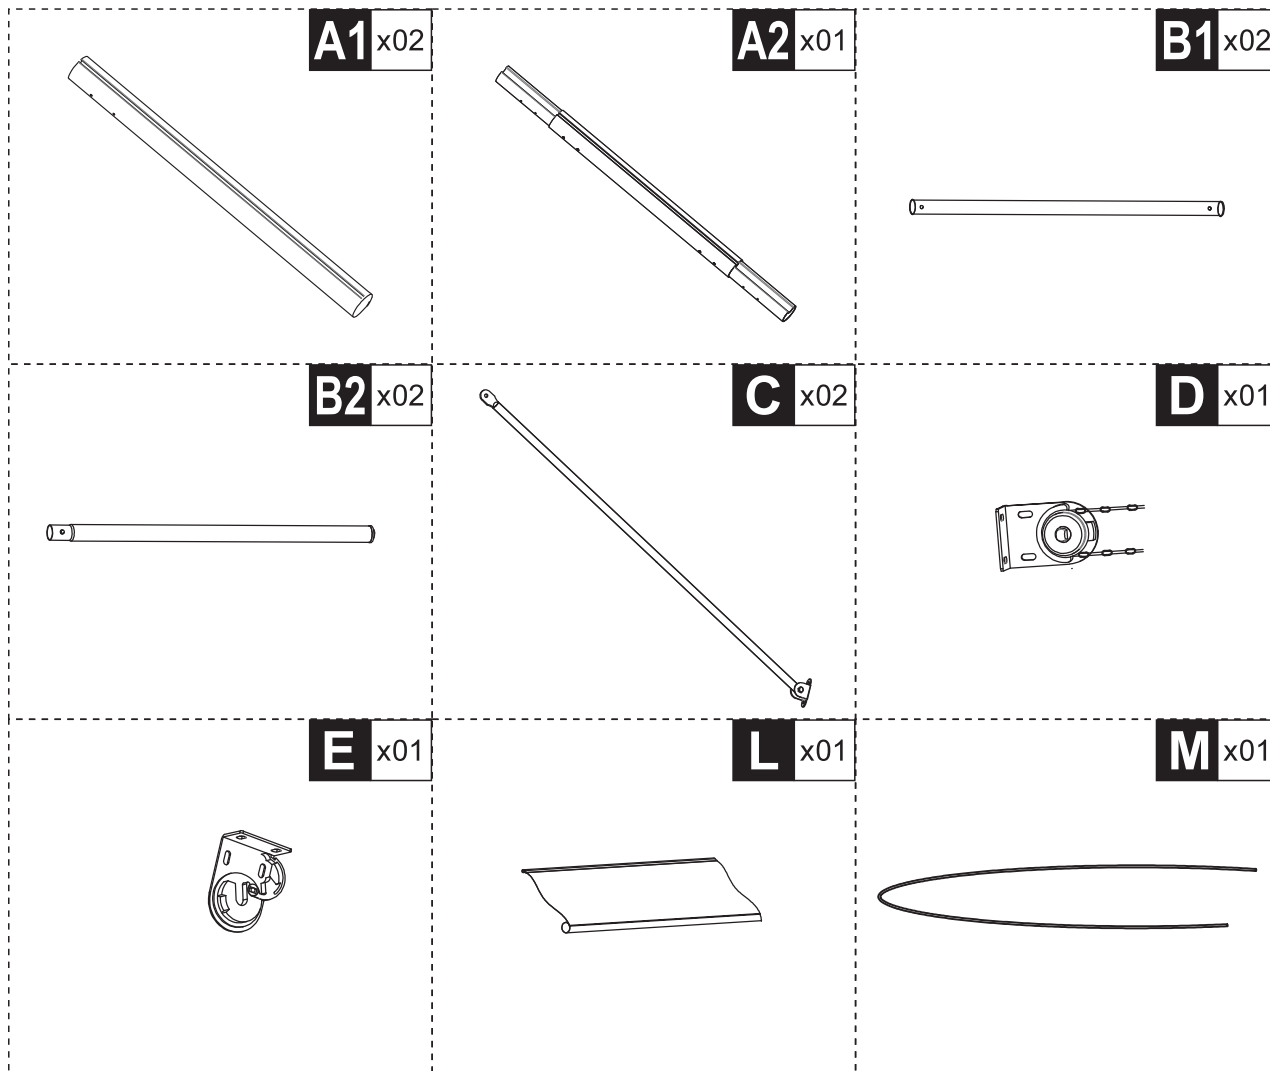

PARTS

HARDWARE

EN Do not confuse similar screws.
FR Ne pas confondre des vis similaires.
ES No confunda tornillos similares.
DE Verwechseln Sie ähnliche Schrauben nicht.
IT Non confondere le viti simili.

NOTE