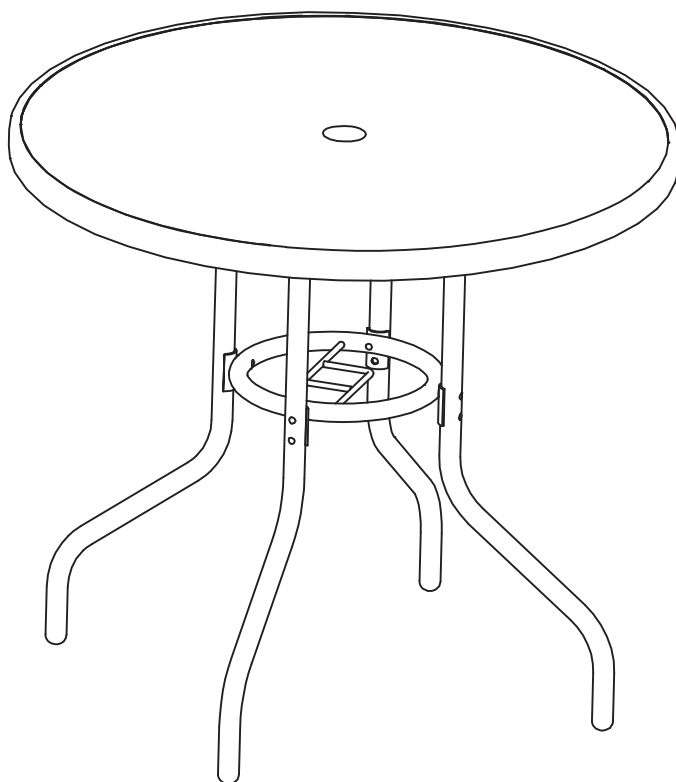

PARTS

HARDWARE

F x 4

01

I x 8**J** x 8**G** x 16**E** x 4**H** x 8

If you have any questions, please contact our customer care center, Our contact details are below:

US

 001-877-644-9366