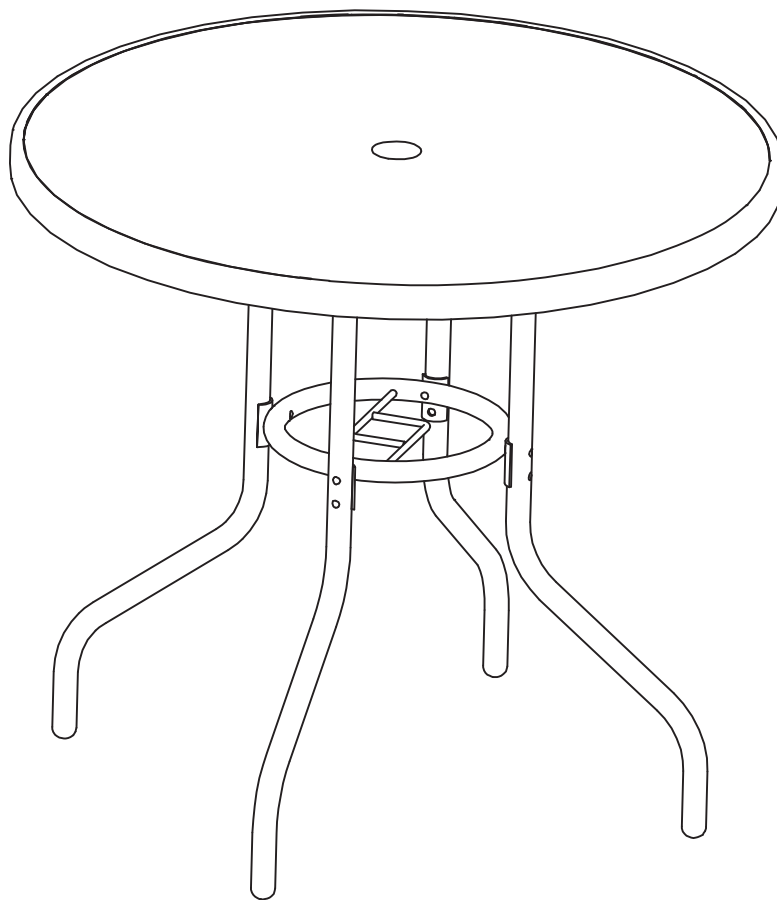

Outsunny

IN221000713V03_GL

84B-309

EN_ IMPORTANT, RETAIN FOR FUTURE REFERENCE: READ CAREFULLY.

FR_ IMPORTANT: A LIRE ATTENTIVEMENT ET A CONSERVER POUR VOUS Y REFRERER ULTERIEUREMENT.

ES_ IMPORTANTE, LEA DETENIDAMENTE Y GUARDE PARA FUTURAS REFERENCIAS.

PT_ IMPORTANTE, GUARDE PARA FUTURA REFERÊNCIA, LEIA ATENTAMENTE.

DE_ WICHTIG! SORGFÄLTIG LESEN UND FÜR SPÄTER NACHSCHLAGEN AUFBEWAHREN.

IT_ IMPORTANTE, LEGGERE E CONSERVARE QUESTO MANUALE D'ISTRUZIONE PER UN USO FUTURO.