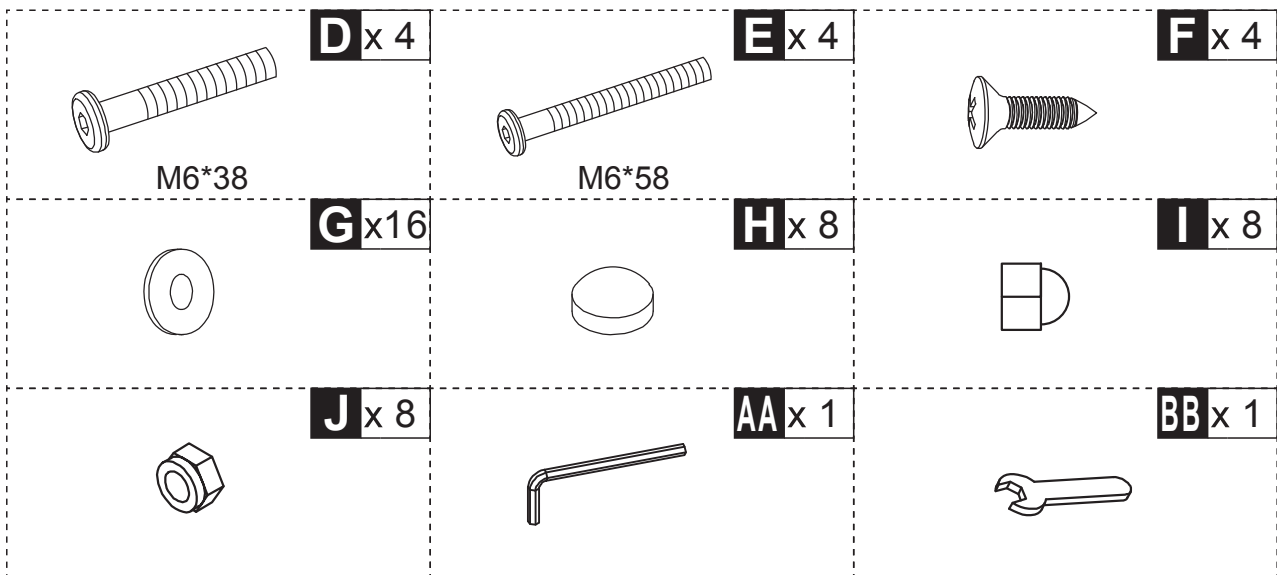

PARTS

HARDWARE

F x 4

01

I x 8**J** x 8**G** x 16**E** x 4**H** x 8

If you have any questions, please contact our customer care center, Our contact details are below:

US

 001-877-644-9366