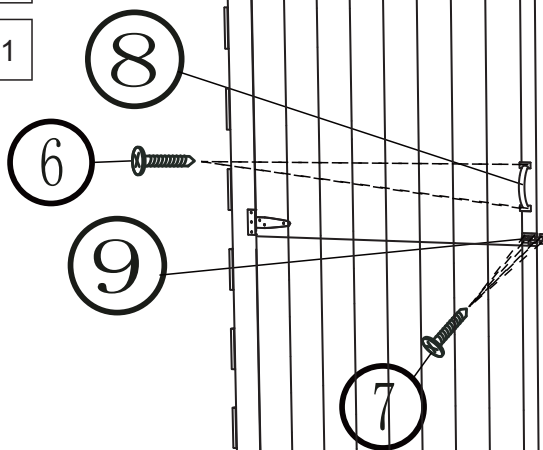

2 x18

2 x48

② x48

1 x 4

2 x40

③ x 8

④ x 3

5 x18

10 x 3

6 x 4

7 x 6

8 x 1

9 x 1

EN

IMPORTER ADDRESS:
MH STAR UK LTD
Unit 27, Perivale Park,
Horsenden lane South
Perivale, UB6 7RH
MADE IN CHINA

FR