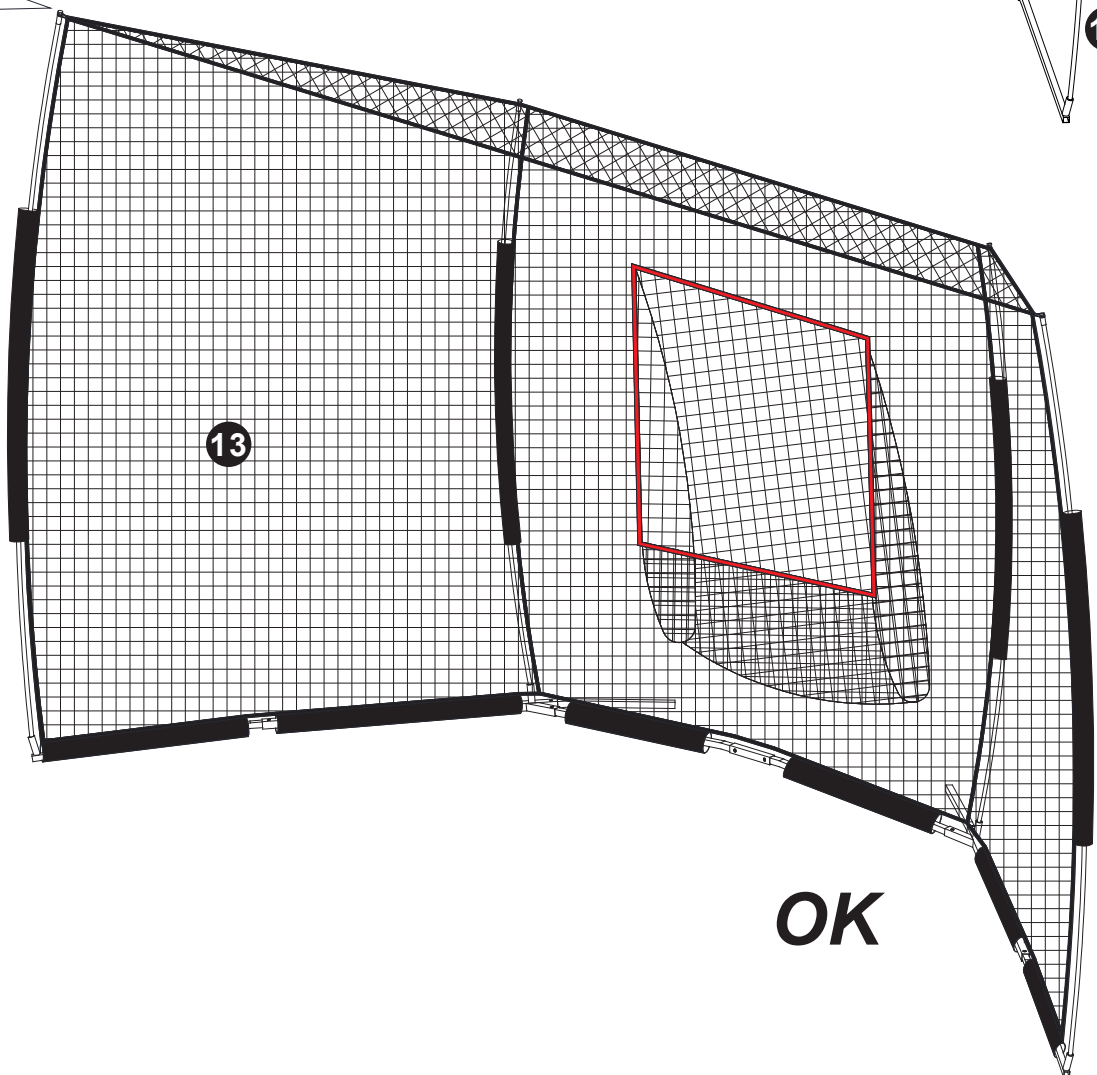

Our contact details are below:

Country	 Phone	 Email
US	001-877-644-9366	customerservice@aosom.com

Warning:

- * Manufacturer suggests wearing safety goggles for net assembly, to protect against bungee cords hitting eye.
- * As with any play equipment, children MUST be supervised at all times.
- * Use product on a level surface. Never use near steps or stairs.
- * For outdoor use only.
- * Allow 8 feet from structures such as a fence, garage, house, overhanging branches, laundry lines, or electrical wires.
- * Use common sense, and all the same precautions as you would when playing sport.
- * Secure unit, so high winds do not blow it over.
- * NEVER allow anyone (people or pets) to stand behind the net or in any possible path of a ball or puck should you miss the net or should the ball or puck go through the net.
- * Never allow children to stand on unit. This could cause damage to unit and result in an injury.
- * Do not use bungees for any other purposes other than to apply net.

<p>① x 1</p> 	<p>② x 1</p> 	<p>③ x 1</p> 
<p>④ x 1</p> 	<p>⑤ x 1</p> 	<p>⑥ x 1</p> 
<p>⑦ x 1</p> 	<p>⑧ x 1</p> 	<p>⑨ x 2</p>  Ø14x805mm
<p>⑩ x 4</p>  Ø14x840mm	<p>⑪ x 2</p>  Ø15.8x1015mm	<p>⑫ x 4</p>  Ø15.8x1050mm
<p>⑬ x 1</p> 	<p>⑭ x 1</p> 	<p>⑮ x 4</p> 
<p>⑯ x 1</p> 	<p>⑰ x 1</p> 	<p>A x 1</p> 
<p>B x 3</p> 	<p>C x 1</p> 	