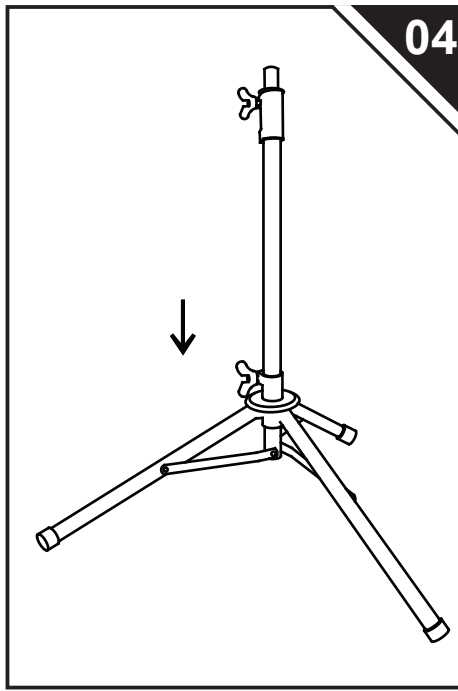

Our contact details are below:

Country	 Phone	 Email
US	001-877-644-9366	customerservice@aosom.com

Warning:

- * Manufacturer suggests wearing safety goggles for net assembly, to protect against bungee cords hitting eye.
- * As with any play equipment, children MUST be supervised at all times.
- * Use product on a level surface. Never use near steps or stairs.
- * For outdoor use only.
- * Allow 8 feet from structures such as a fence, garage, house, overhanging branches, laundry lines, or electrical wires.
- * Use common sense, and all the same precautions as you would when playing sport.
- * Secure unit, so high winds do not blow it over.
- * NEVER allow anyone (people or pets) to stand behind the net or in any possible path of a ball or puck should you miss the net or should the ball or puck go through the net.
- * Never allow children to stand on unit. This could cause damage to unit and result in an injury.
- * Do not use bungees for any other purposes other than to apply net.

<p>① x 1</p> 	<p>② x 1</p> 	<p>③ x 1</p> 
<p>④ x 1</p> 	<p>⑤ x 1</p> 	<p>⑥ x 1</p> 
<p>⑦ x 1</p> 	<p>⑧ x 1</p> 	<p>⑨ x 2</p>  Ø14x805mm
<p>⑩ x 4</p>  Ø14x840mm	<p>⑪ x 2</p>  Ø15.8x1015mm	<p>⑫ x 4</p>  Ø15.8x1050mm
<p>⑬ x 1</p> 	<p>⑭ x 1</p> 	<p>⑮ x 4</p> 
<p>⑯ x 1</p> 	<p>⑰ x 1</p> 	<p>A x 1</p> 
<p>B x 3</p> 	<p>C x 1</p> 	