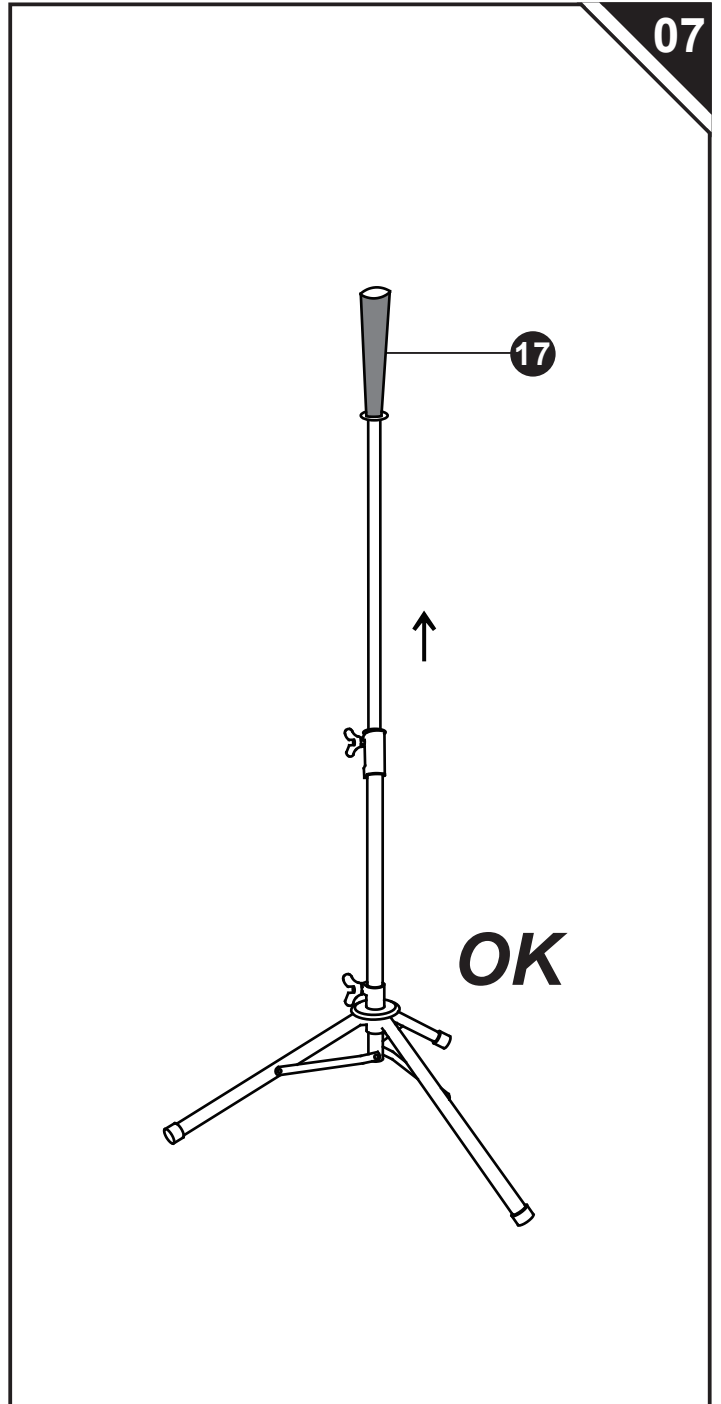

Our contact details are below:

Country	 Phone	 Email
US	001-877-644-9366	customerservice@aosom.com

Warning:

- * Manufacturer suggests wearing safety goggles for net assembly, to protect against bungee cords hitting eye.
- * As with any play equipment, children MUST be supervised at all times.
- * Use product on a level surface. Never use near steps or stairs.
- * For outdoor use only.
- * Allow 8 feet from structures such as a fence, garage, house, overhanging branches, laundry lines, or electrical wires.
- * Use common sense, and all the same precautions as you would when playing sport.
- * Secure unit, so high winds do not blow it over.
- * NEVER allow anyone (people or pets) to stand behind the net or in any possible path of a ball or puck should you miss the net or should the ball or puck go through the net.
- * Never allow children to stand on unit. This could cause damage to unit and result in an injury.
- * Do not use bungees for any other purposes other than to apply net.

<p>① x 1</p> 	<p>② x 1</p> 	<p>③ x 1</p> 
<p>④ x 1</p> 	<p>⑤ x 1</p> 	<p>⑥ x 1</p> 
<p>⑦ x 1</p> 	<p>⑧ x 1</p> 	<p>⑨ x 2</p>  Ø14x805mm
<p>⑩ x 4</p>  Ø14x840mm	<p>⑪ x 2</p>  Ø15.8x1015mm	<p>⑫ x 4</p>  Ø15.8x1050mm
<p>⑬ x 1</p> 	<p>⑭ x 1</p> 	<p>⑮ x 4</p> 
<p>⑯ x 1</p> 	<p>⑰ x 1</p> 	<p>A x 1</p> 
<p>B x 3</p> 	<p>C x 1</p> 	