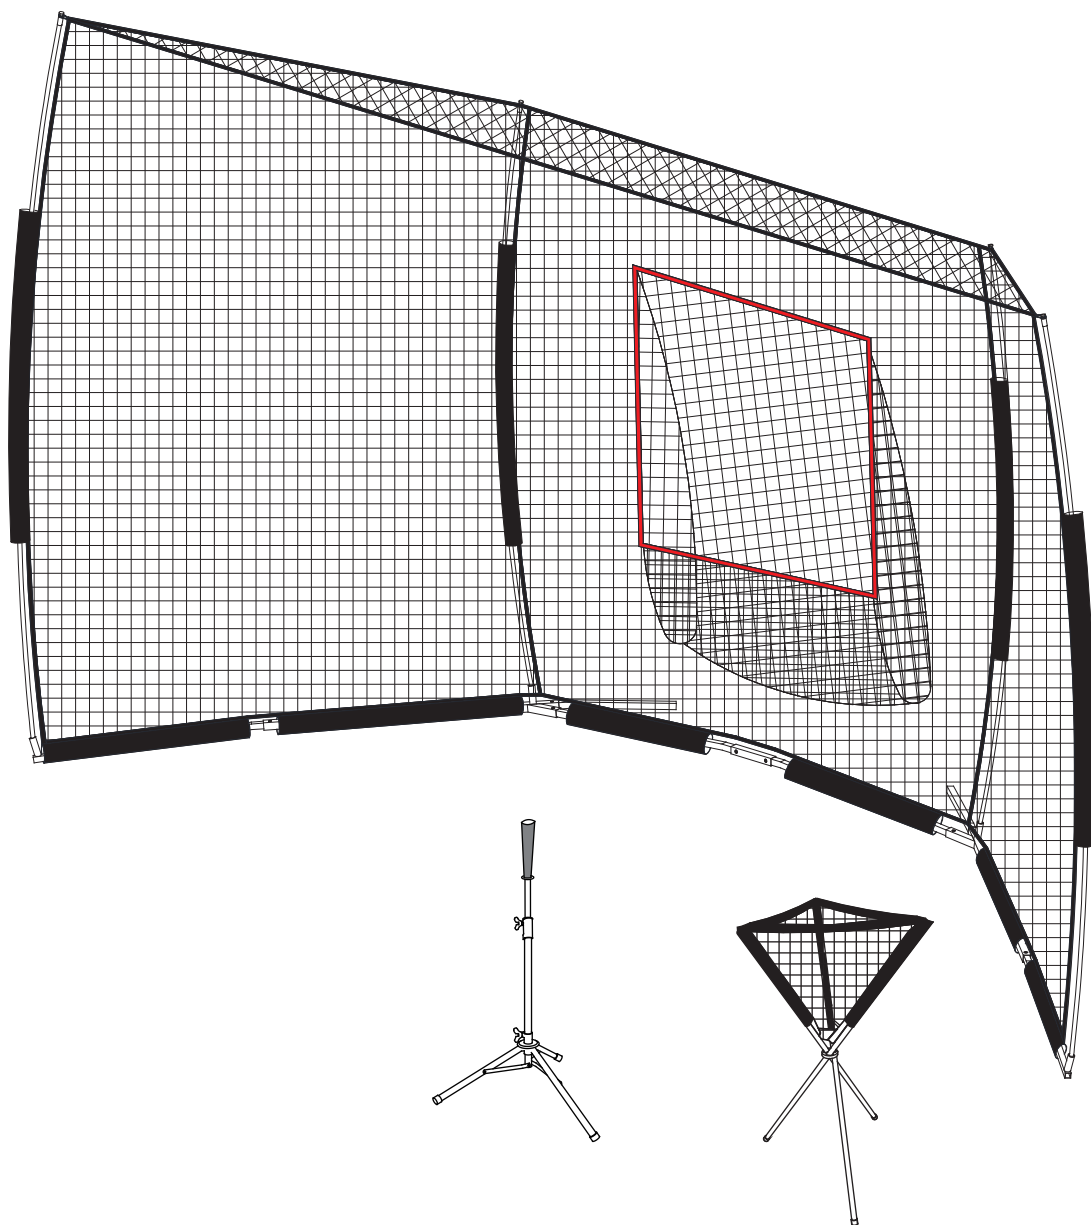

Soozier

IN221100589V01_US

A60-006V00

IMPORTANT, RETAIN FOR FUTURE REFERENCE: READ CAREFULLY

ASSEMBLY INSTRUCTION