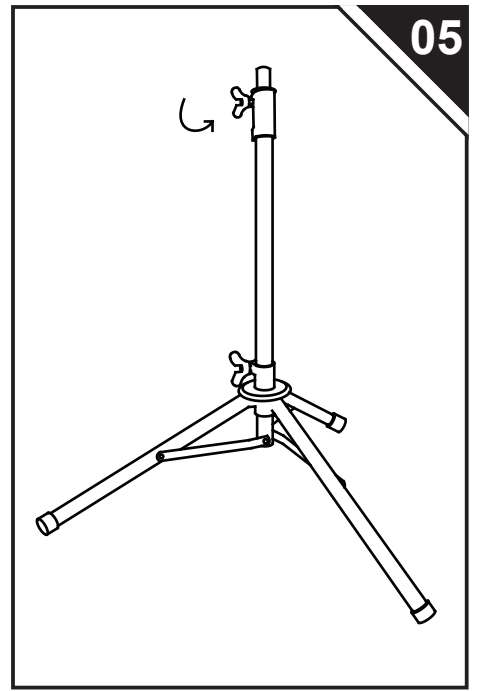

Our contact details are below:

Country	 Phone	 Email
US	001-877-644-9366	customerservice@aosom.com

Warning:

- * Manufacturer suggests wearing safety goggles for net assembly, to protect against bungee cords hitting eye.
- * As with any play equipment, children MUST be supervised at all times.
- * Use product on a level surface. Never use near steps or stairs.
- * For outdoor use only.
- * Allow 8 feet from structures such as a fence, garage, house, overhanging branches, laundry lines, or electrical wires.
- * Use common sense, and all the same precautions as you would when playing sport.
- * Secure unit, so high winds do not blow it over.
- * NEVER allow anyone (people or pets) to stand behind the net or in any possible path of a ball or puck should you miss the net or should the ball or puck go through the net.
- * Never allow children to stand on unit. This could cause damage to unit and result in an injury.
- * Do not use bungees for any other purposes other than to apply net.

<p>① x 1</p> 	<p>② x 1</p> 	<p>③ x 1</p> 
<p>④ x 1</p> 	<p>⑤ x 1</p> 	<p>⑥ x 1</p> 
<p>⑦ x 1</p> 	<p>⑧ x 1</p> 	<p>⑨ x 2</p>  Ø14x805mm
<p>⑩ x 4</p>  Ø14x840mm	<p>⑪ x 2</p>  Ø15.8x1015mm	<p>⑫ x 4</p>  Ø15.8x1050mm
<p>⑬ x 1</p> 	<p>⑭ x 1</p> 	<p>⑮ x 4</p> 
<p>⑯ x 1</p> 	<p>⑰ x 1</p> 	<p>A x 1</p> 
<p>B x 3</p> 	<p>C x 1</p> 	