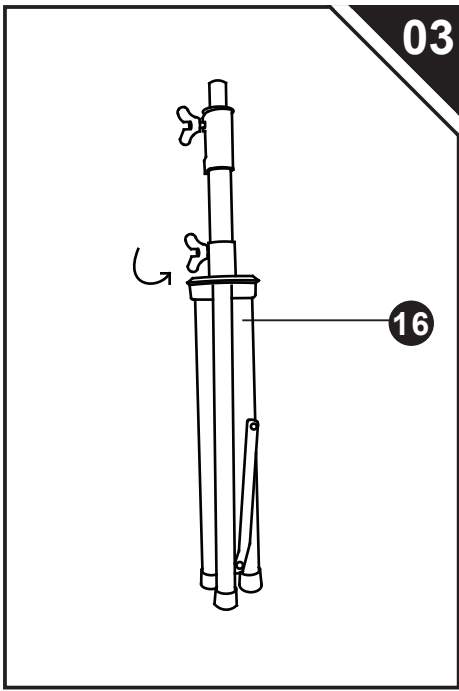

Our contact details are below:

Country	 Phone	 Email
US	001-877-644-9366	customerservice@aosom.com

Warning:

- * Manufacturer suggests wearing safety goggles for net assembly, to protect against bungee cords hitting eye.
- * As with any play equipment, children MUST be supervised at all times.
- * Use product on a level surface. Never use near steps or stairs.
- * For outdoor use only.
- * Allow 8 feet from structures such as a fence, garage, house, overhanging branches, laundry lines, or electrical wires.
- * Use common sense, and all the same precautions as you would when playing sport.
- * Secure unit, so high winds do not blow it over.
- * NEVER allow anyone (people or pets) to stand behind the net or in any possible path of a ball or puck should you miss the net or should the ball or puck go through the net.
- * Never allow children to stand on unit. This could cause damage to unit and result in an injury.
- * Do not use bungees for any other purposes other than to apply net.

<p>① x 1</p> 	<p>② x 1</p> 	<p>③ x 1</p> 
<p>④ x 1</p> 	<p>⑤ x 1</p> 	<p>⑥ x 1</p> 
<p>⑦ x 1</p> 	<p>⑧ x 1</p> 	<p>⑨ x 2</p>  Ø14x805mm
<p>⑩ x 4</p>  Ø14x840mm	<p>⑪ x 2</p>  Ø15.8x1015mm	<p>⑫ x 4</p>  Ø15.8x1050mm
<p>⑬ x 1</p> 	<p>⑭ x 1</p> 	<p>⑮ x 4</p> 
<p>⑯ x 1</p> 	<p>⑰ x 1</p> 	<p>A x 1</p> 
<p>B x 3</p> 	<p>C x 1</p> 	