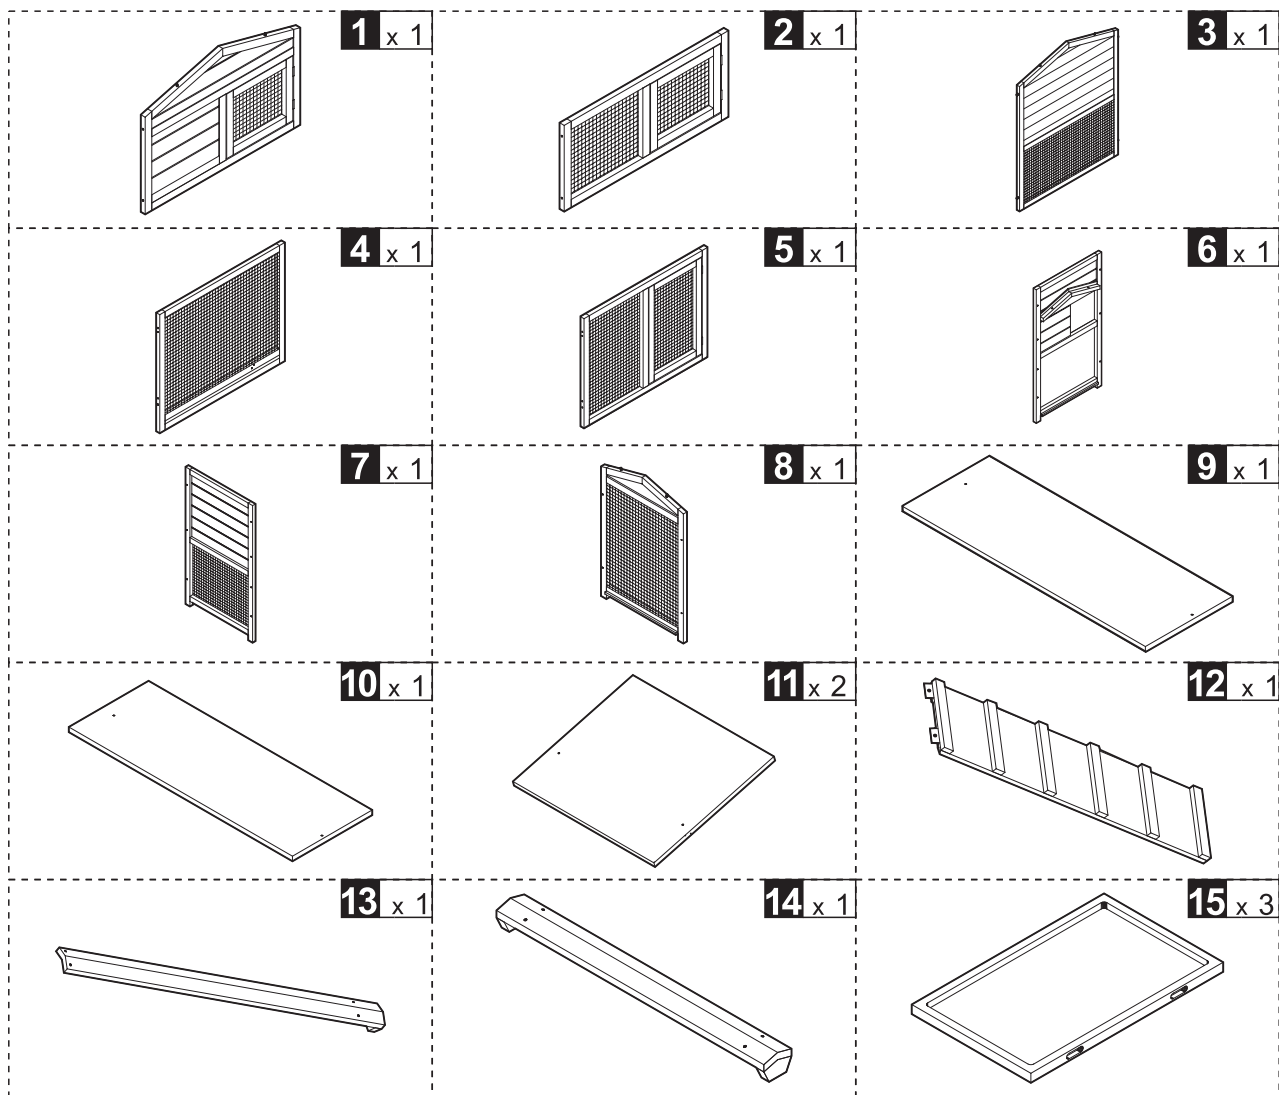

PARTS

HARDWARE

C x 4

3.5x50

D x 2

3.0x16

B x 4

3.5x35