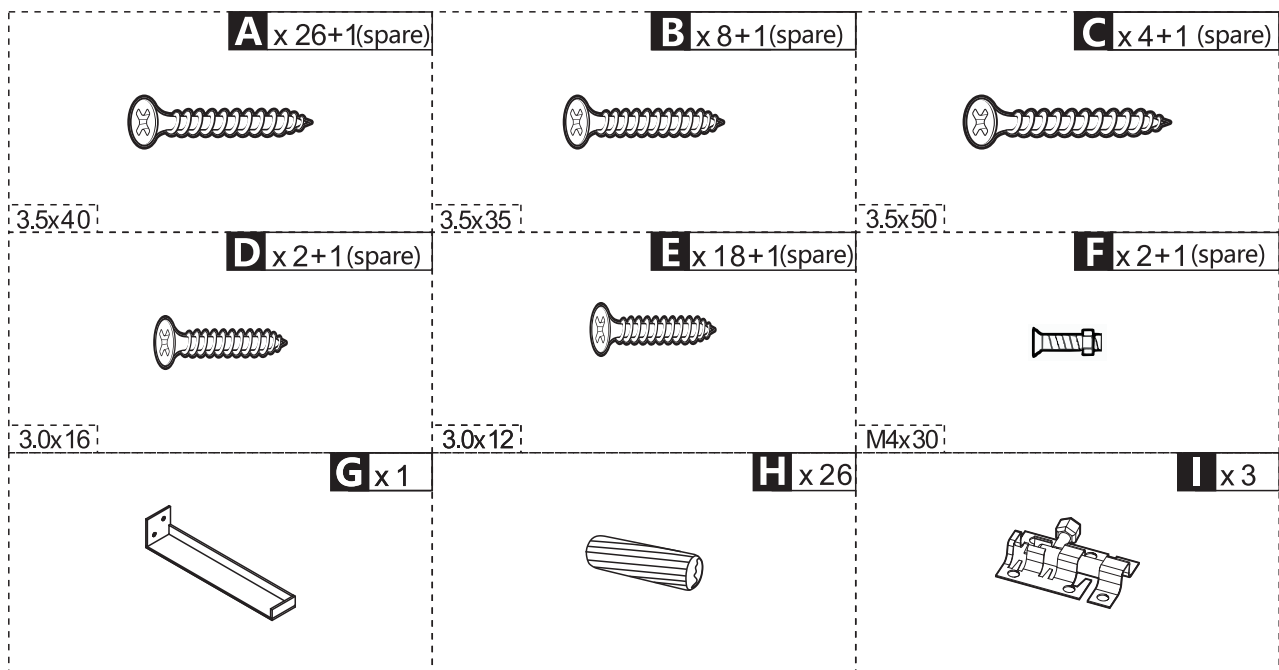

PARTS

HARDWARE

C x 4

3.5x50

D x 2

3.0x16

B x 4

3.5x35