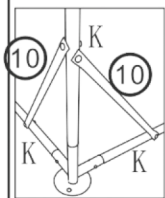

**5A** x 1  
1687

**6** x 1  
605

**7** x 1  
1850

Φ16 395mm

**10** x 8  
395

**A** x 2  
1600

**C** x 2  
497

**P** x 1  
2 x 3.48m

**H1** × 2

**H2** × 2

**V** × 1

**I** × 16

**J** × 2

**J** × 2

**L** × 6

M8  
+1(spare)

**K** × 26

M6  
+2(spare)

**M** × 1

**O** × 1

**R** × 12

**S** × 1

**T** × 2

**W** × 10

**Instructions**

DIFFERENT HOLES SITUATIONS  
IN E1 & E2

**E1**

**E2**

**US**

If you have any questions, please contact our customer care center.  
Our contact details are below:

 001-877-644-9366

 customerservice@aosom.com