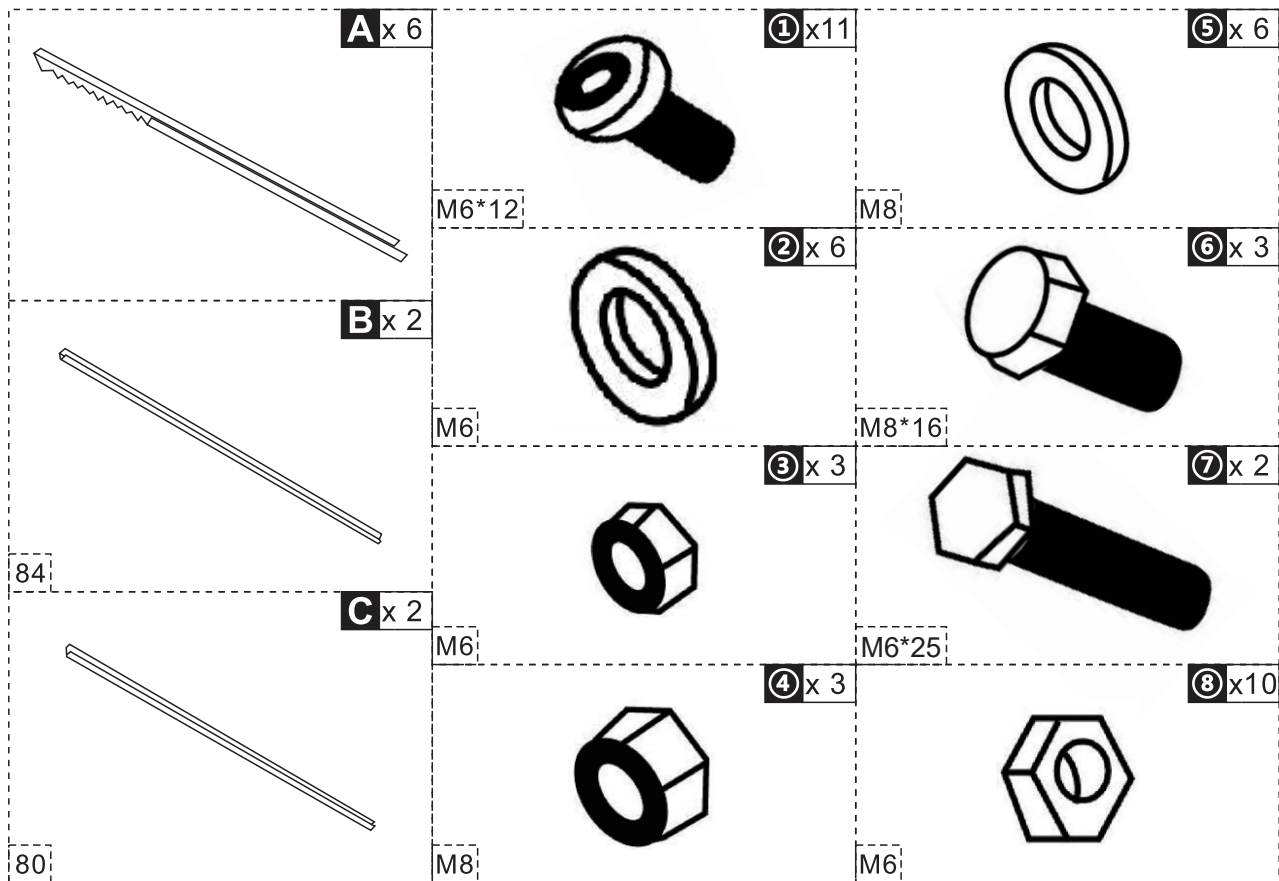

TOOLS RECOMMENDED

- B** x 2
84
- C** x 2
80
- 1** x 8
M6*12
- 7** x 2
M6*25
- 8** x 10
M6

X8

X2

If you have any questions, please contact our customer care center, Our contact details are below:

US

 001-877-644-9366