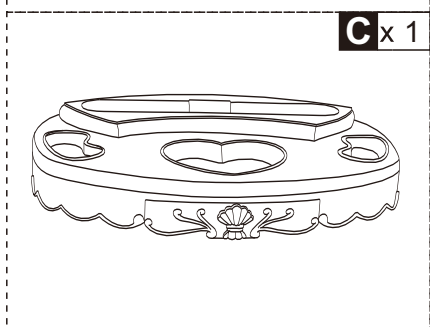

A x 1

B x 4

E x 1

C x 1

D x 1

F x 1

G x 1

B x 4

C x 1

01

02

ON/OFF

3 * AA
(Not included)

2 * AA
(Not included)

USE 2 AG13 BATTERIES

(included)

This section provides information about the device's power requirements. It features a pink oval containing an illustration of a battery compartment with an ON/OFF switch. Below this, it specifies that 3 AA batteries are required but not included. To the right, a battery is shown inserted into a holder, with the text '2 * AA (Not included)'. Further right, a diagram shows a hand inserting a battery into a compartment, with the text 'USE 2 AG13 BATTERIES (included)'.