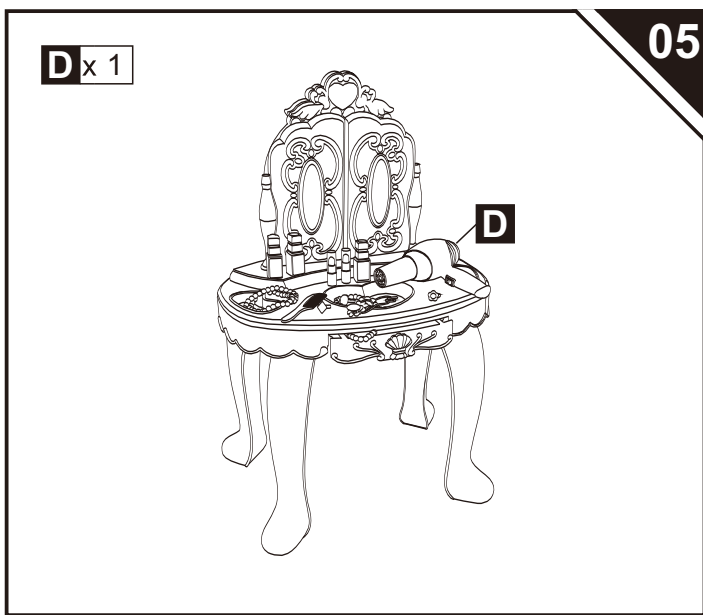

C x 1

01

02

ON/OFF

3 * AA
(Not included)

2 * AA
(Not included)

USE 2 AG13 BATTERIES

(included)

This section provides information about the device's power requirements. It features a pink oval containing an illustration of a battery compartment with an ON/OFF switch. Below this, it specifies that 3 AA batteries are required but not included. To the right, a battery is shown inserted into a holder, with the text '2 * AA (Not included)'. Further right, a diagram shows a hand inserting a battery into a compartment, with the text 'USE 2 AG13 BATTERIES (included)'.