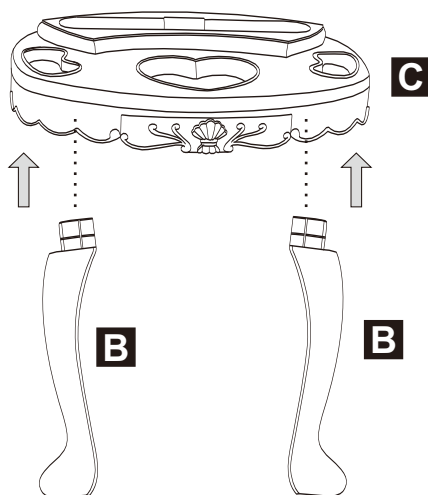

C x 1

01

02

ON/OFF

3 * AA
(Not included)

2 * AA
(Not included)

USE 2 AG13 BATTERIES

(included)

This section provides information about the device's power requirements. It features a pink oval containing an illustration of a battery compartment with an ON/OFF switch. Below this, it specifies that 3 AA batteries are required but not included. To the right, a battery is shown inserted into a holder, with the text '2 * AA (Not included)'. Further right, a diagram shows a hand inserting a battery into a compartment, with the text 'USE 2 AG13 BATTERIES (included)'.