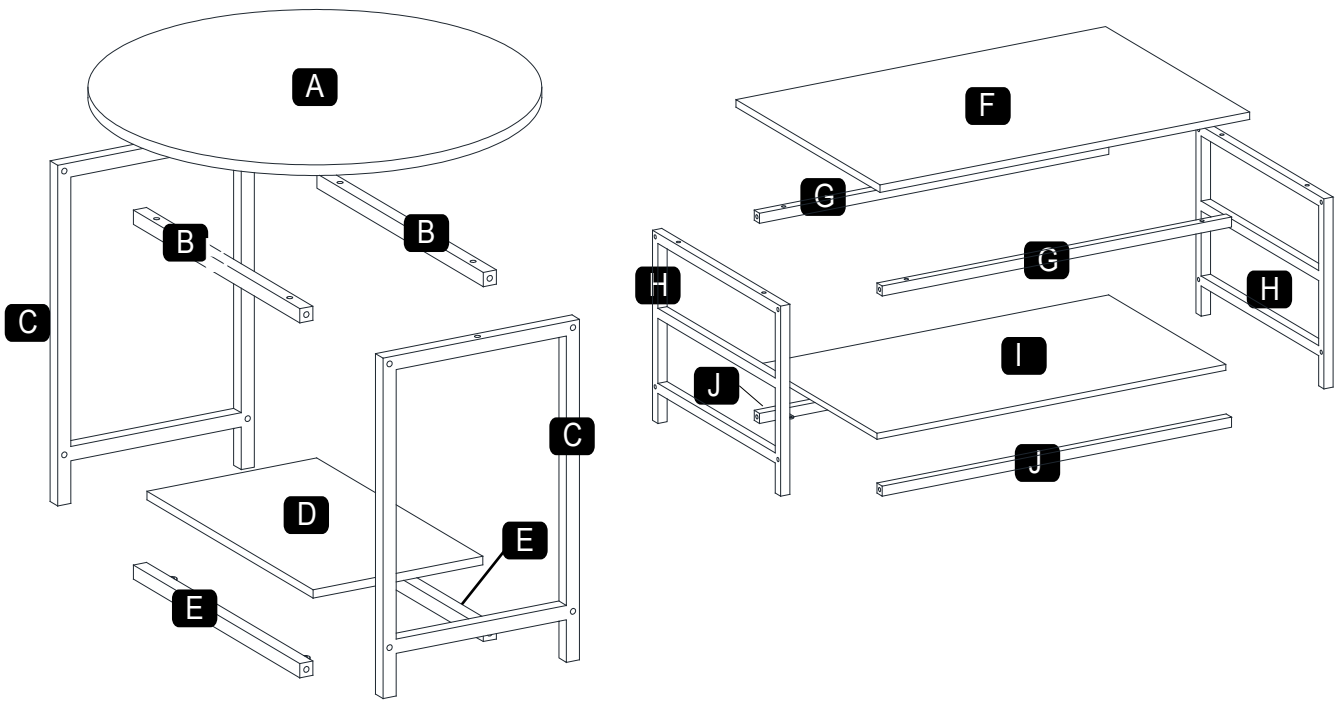

A

X1

B

X2

C

X2

D

X1

E

X2

F

X1

G

X2

H

X2

I

X1

J

X2