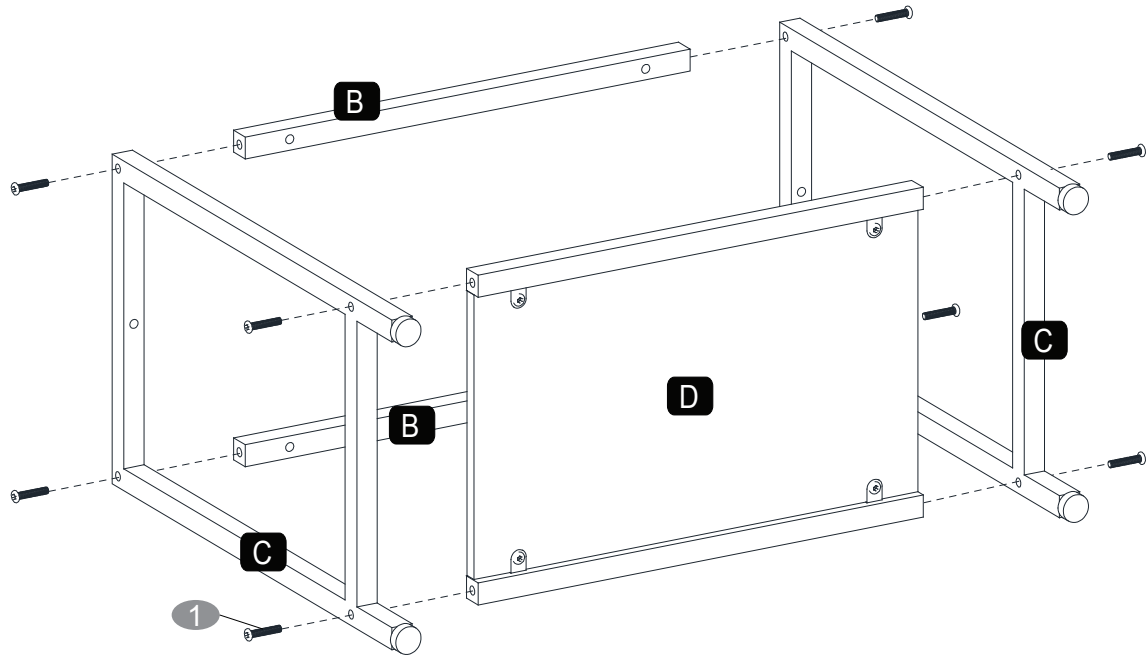

2 M6*10MM X8

3 25*27MM X8

1 M6*28MM X16

The diagram shows a single M6*28MM screw and an Allen key. The screw is a standard hex-head screw with a threaded length of 28mm. The Allen key is a T-shaped hex key used for driving the screw. The quantity 'X16' indicates that 16 of these screws are required for the assembly.