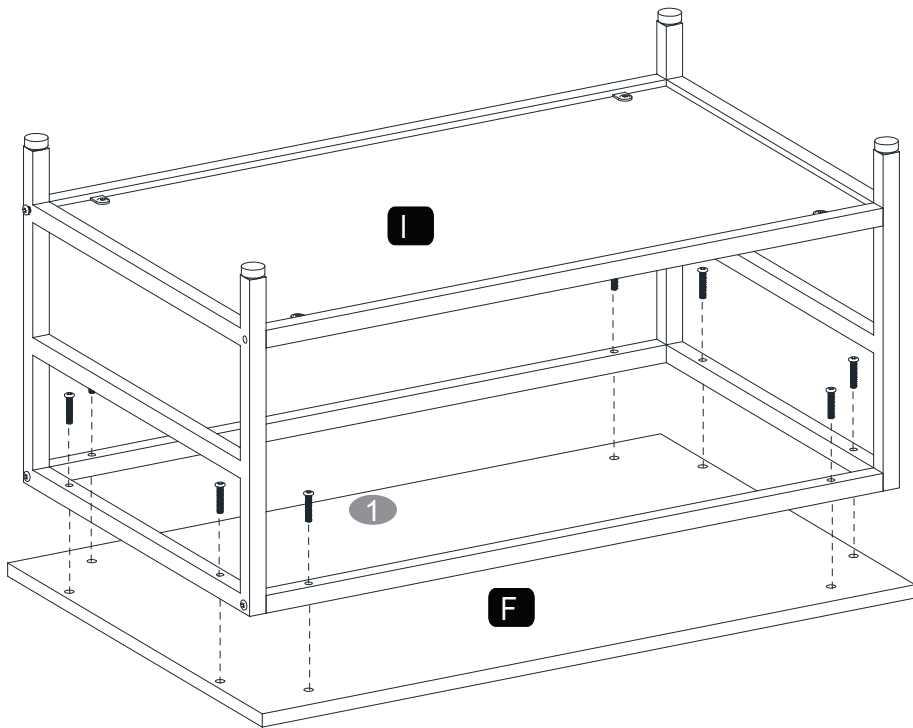

2 M6*10MM X8

3 25*27MM X8

1 M6*28MM X16

The diagram shows a single M6*28MM screw and an Allen key. The screw is a standard hex-head screw with a threaded length of 28mm. The Allen key is a T-shaped hex key used for driving the screw. The quantity 'X16' indicates that 16 of these screws are required for the assembly.