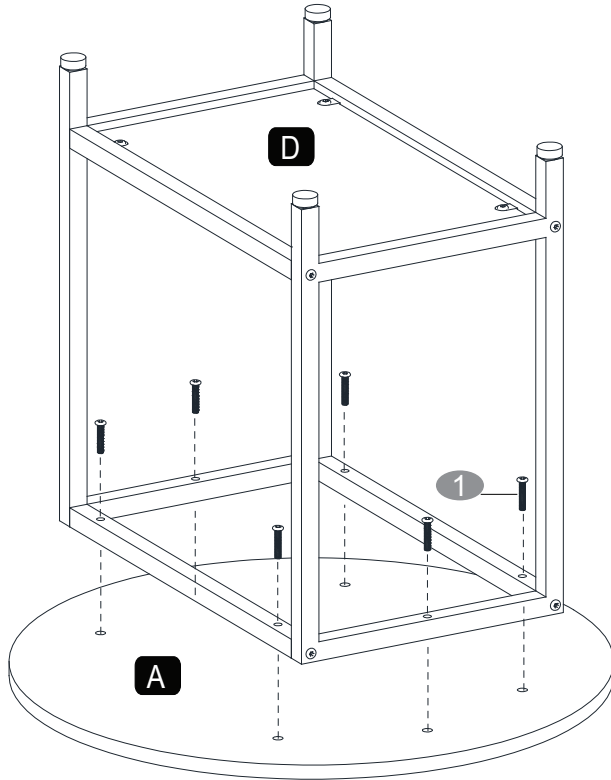

2 M6*10MM X8

3 25*27MM X8

1 M6*28MM X16

The diagram shows a single M6*28MM screw and an Allen key. The screw is a standard hex-head screw with a threaded length of 28mm. The Allen key is a T-shaped hex key used for driving the screw. The quantity 'X16' indicates that 16 of these screws are required for the assembly.