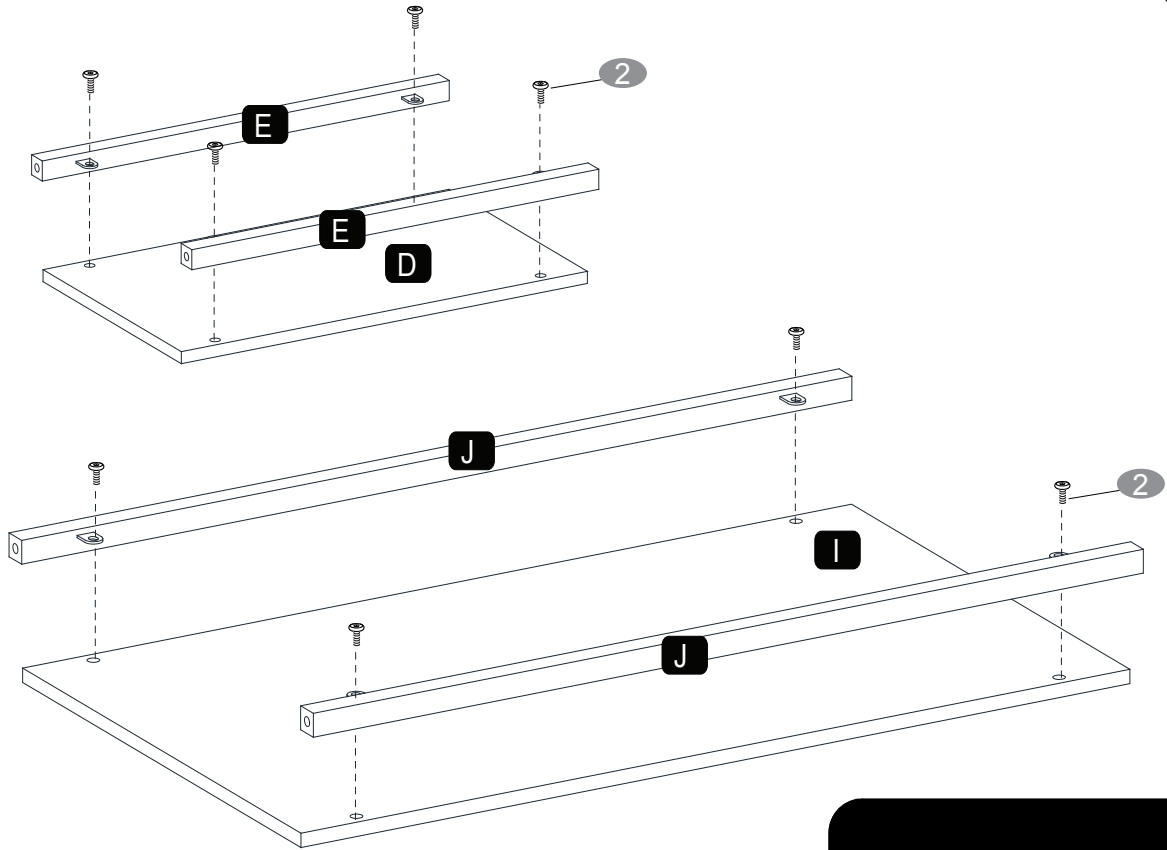

H

X2

I

X1

J

X2

① x30
M6*28mm
+1 (spare)

② x 8
M6*10mm
+1 (spare)

③ x8
25*27mm

④ x 1
T4

EN_ Do not confuse similar screws. Do not tighten bolts fully until all parts are connected!

FR_ Ne pas confondre des vis similaires. Ne serrez pas les boulons à fond tant que toutes les pièces ne sont pas connectées!

2 M6*10MM X8

3 25*27MM X8

1 M6*28MM X16

The diagram shows a single M6*28MM screw and an Allen key. The screw is a standard hex-head screw with a threaded length of 28mm. The Allen key is a T-shaped hex key used for driving the screw. The quantity 'X16' indicates that 16 of these screws are required for the assembly.