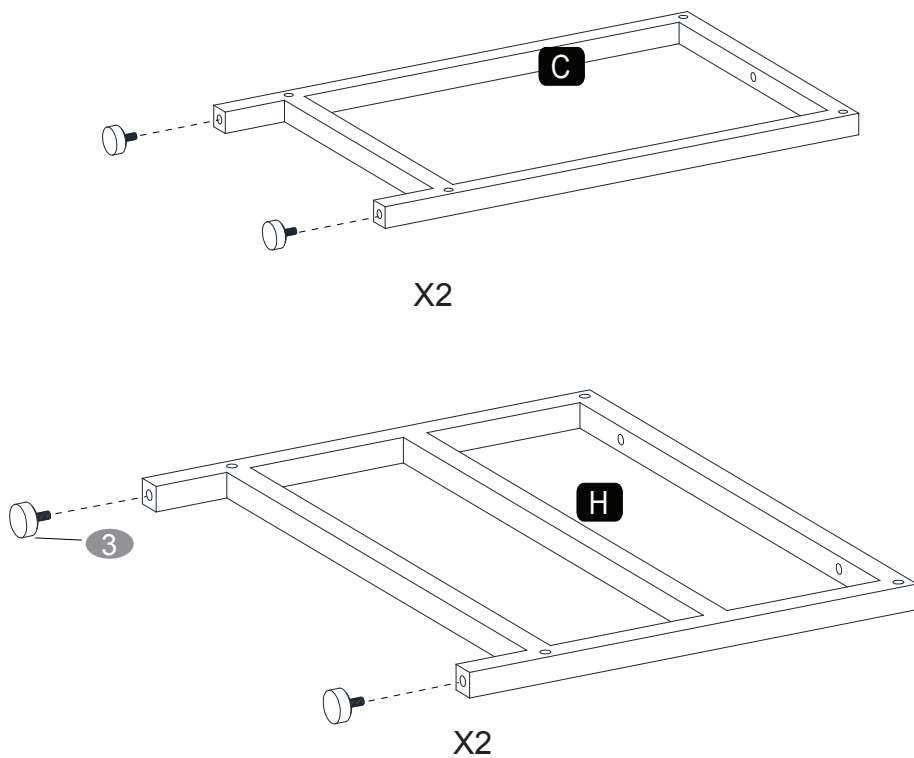

2 M6*10MM X8

3 25*27MM X8

1 M6*28MM X16

The diagram shows a single M6*28MM screw and an Allen key. The screw is a standard hex-head screw with a threaded length of 28mm. The Allen key is a T-shaped hex key used for driving the screw. The quantity 'X16' indicates that 16 of these screws are required for the assembly.