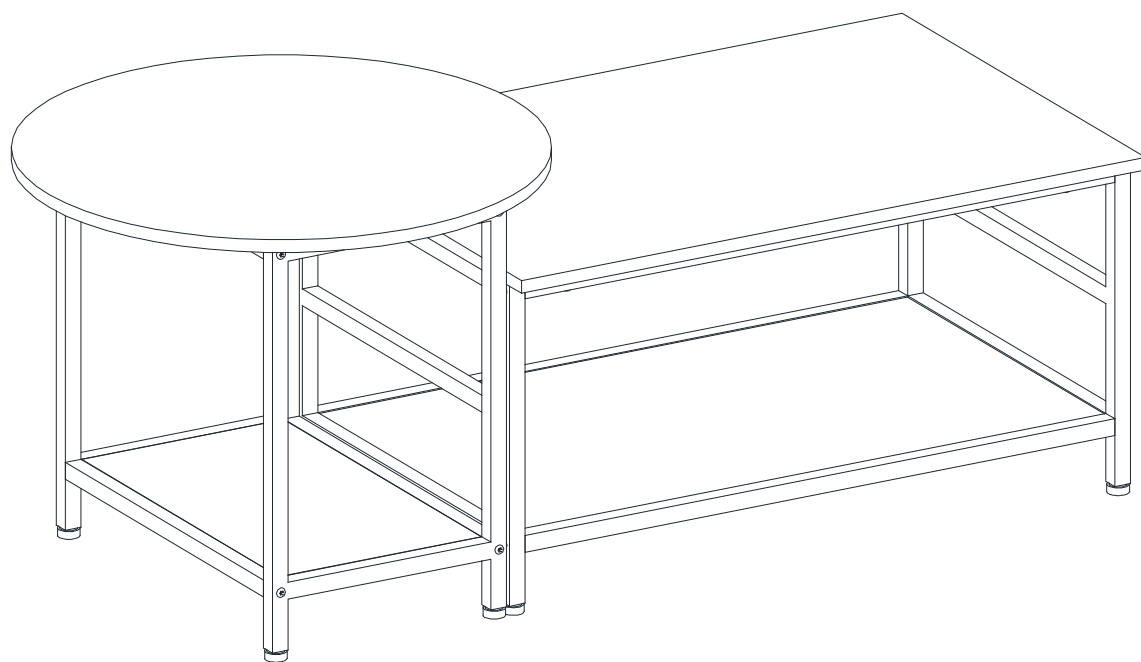

2 M6*10MM X8

3 25*27MM X8

1 M6*28MM X16

The diagram shows a single M6*28MM screw and an Allen key. The screw is a standard hex-head screw with a threaded length of 28mm. The Allen key is a T-shaped hex key used for driving the screw. The quantity 'X16' indicates that 16 of these screws are required for the assembly.