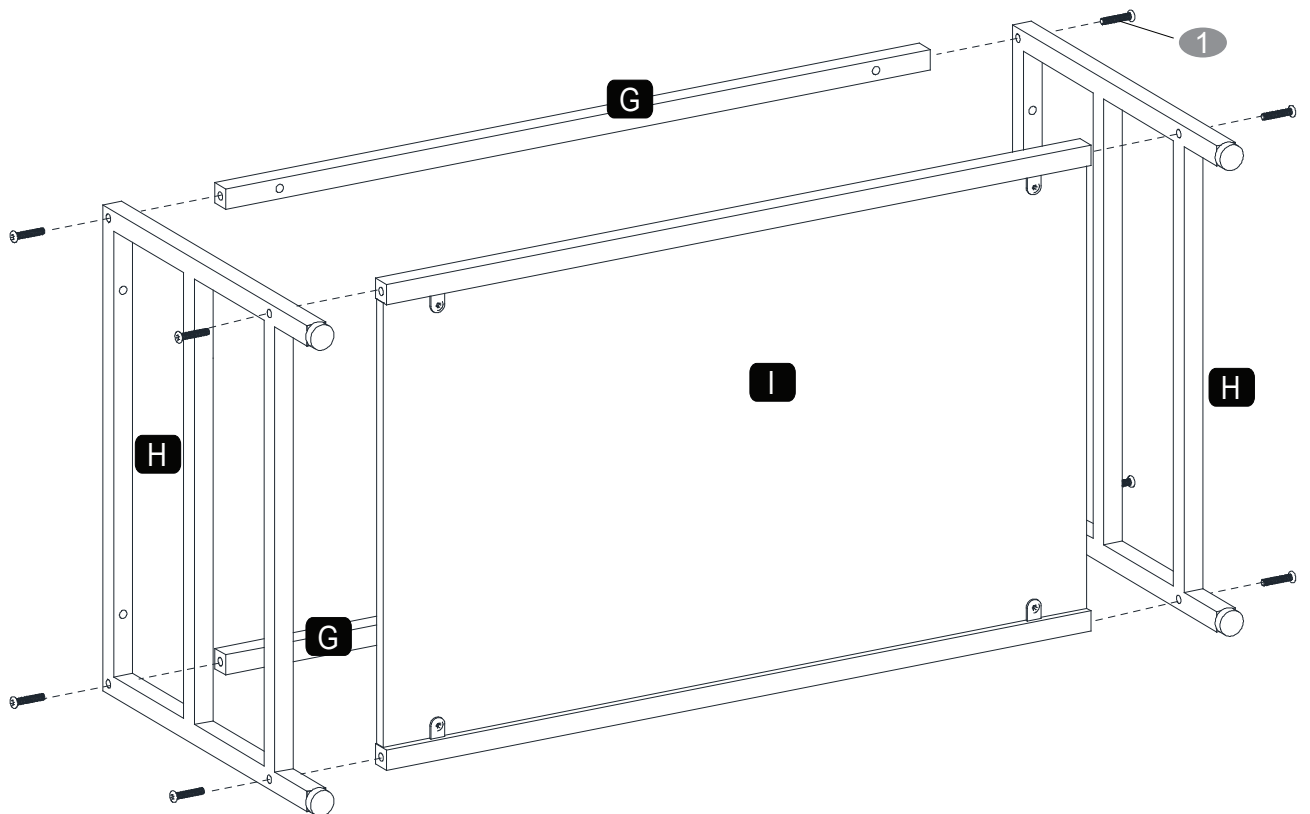

2 M6*10MM X8

3 25*27MM X8

1 M6*28MM X16

The diagram shows a single M6*28MM screw and an Allen key. The screw is a standard hex-head screw with a threaded length of 28mm. The Allen key is a T-shaped hex key used for driving the screw. The quantity 'X16' indicates that 16 of these screws are required for the assembly.