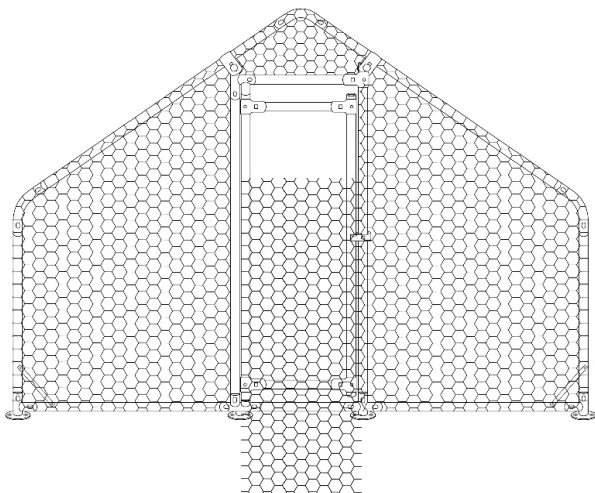

**BOX
1-1**

D51-139V07SR 4x3x1.95m Chicken Coop

Model	Picture			Size	QTY	
A				1550mm	2	
C				497mm	2	
1				1420mm	4	
2				1925mm	10	
3				970mm	6	
4				1540mm	6	
5				1680mm	2	
6				630mm	1	
Model	Picture	Size	QTY	Model	Picture	QTY
D			6	M		1
E1			2	O		1
E2			2	P		1
F			2	Q		1
G			2	R		12
H			3	S		1
I			16	T		2
J			2	Cable ties		1
K		M8	10+1	Instructions		1
L		M10	4			

DIFFERENT HOLES SITUATIONS
IN E1 & E2

E1

E2

Chicken Coop Run

Accessories

PS: The positions of part E1 and part E2 should be installed strictly according to the instructions.

Chicken Coop Run

Accessories