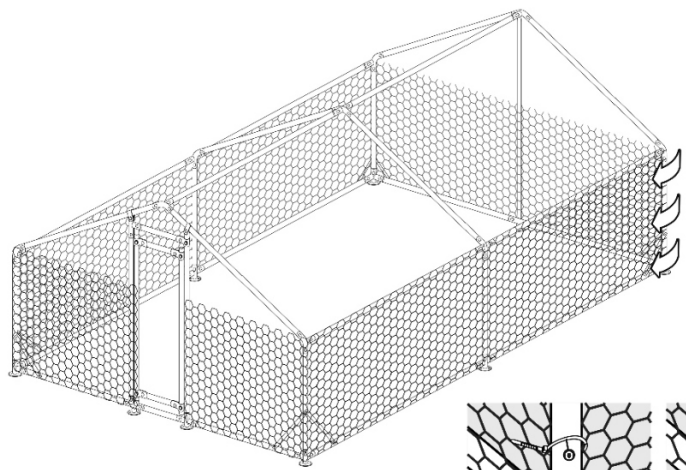

**BOX
1-1**

D51-139V07SR 4x3x1.95m Chicken Coop

Model	Picture			Size	QTY	
A				1550mm	2	
C				497mm	2	
1				1420mm	4	
2				1925mm	10	
3				970mm	6	
4				1540mm	6	
5				1680mm	2	
6				630mm	1	
Model	Picture	Size	QTY	Model	Picture	QTY
D			6	M		1
E1			2	O		1
E2			2	P		1
F			2	Q		1
G			2	R		12
H			3	S		1
I			16	T		2
J			2	Cable ties		1
K		M8	10+1	Instructions		1
L		M10	4			

DIFFERENT HOLES SITUATIONS
IN E1 & E2

E1

E2

Chicken Coop Run

Accessories

PS: The positions of part E1 and part E2 should be installed strictly according to the instructions.

Chicken Coop Run

Accessories