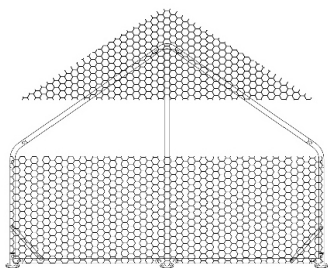

**BOX
1-1**

D51-139V07SR 4x3x1.95m Chicken Coop

Model	Picture			Size	QTY	
A				1550mm	2	
C				497mm	2	
1				1420mm	4	
2				1925mm	10	
3				970mm	6	
4				1540mm	6	
5				1680mm	2	
6				630mm	1	
Model	Picture	Size	QTY	Model	Picture	QTY
D			6	M		1
E1			2	O		1
E2			2	P		1
F			2	Q		1
G			2	R		12
H			3	S		1
I			16	T		2
J			2	Cable ties		1
K		M8	10+1	Instructions		1
L		M10	4			

DIFFERENT HOLES SITUATIONS
IN E1 & E2

E1

E2

Chicken Coop Run

Accessories

PS: The positions of part E1 and part E2 should be installed strictly according to the instructions.

Chicken Coop Run

Accessories