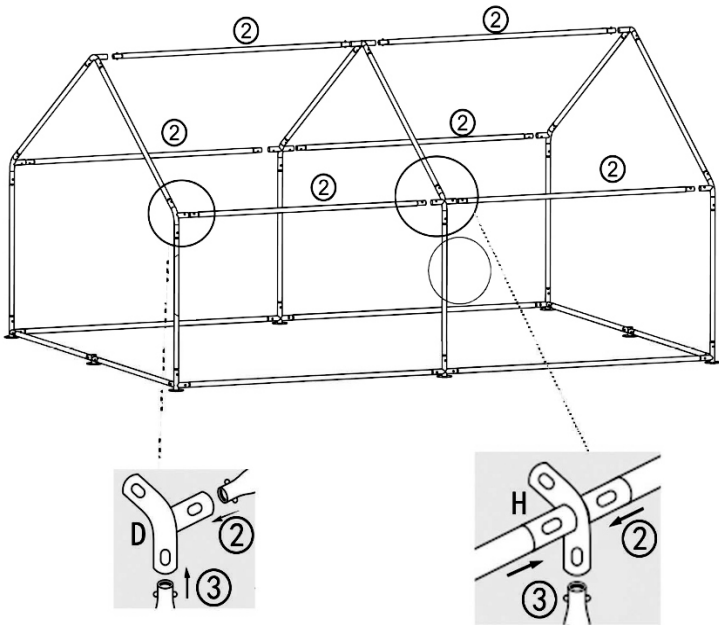

**BOX
1-1**

D51-139V07SR 4x3x1.95m Chicken Coop

Model	Picture			Size	QTY	
A				1550mm	2	
C				497mm	2	
1				1420mm	4	
2				1925mm	10	
3				970mm	6	
4				1540mm	6	
5				1680mm	2	
6				630mm	1	
Model	Picture	Size	QTY	Model	Picture	QTY
D			6	M		1
E1			2	O		1
E2			2	P		1
F			2	Q		1
G			2	R		12
H			3	S		1
I			16	T		2
J			2	Cable ties		1
K		M8	10+1	Instructions		1
L		M10	4			

DIFFERENT HOLES SITUATIONS
IN E1 & E2

E1

E2

Chicken Coop Run

Accessories

PS: The positions of part E1 and part E2 should be installed strictly according to the instructions.

Chicken Coop Run

Accessories