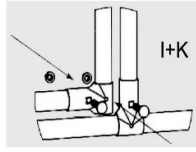

**BOX
1-1**

D51-139V07SR 4x3x1.95m Chicken Coop

Model	Picture			Size	QTY	
A				1550mm	2	
C				497mm	2	
1				1420mm	4	
2				1925mm	10	
3				970mm	6	
4				1540mm	6	
5				1680mm	2	
6				630mm	1	
Model	Picture	Size	QTY	Model	Picture	QTY
D			6	M		1
E1			2	O		1
E2			2	P		1
F			2	Q		1
G			2	R		12
H			3	S		1
I			16	T		2
J			2	Cable ties		1
K		M8	10+1	Instructions		1
L		M10	4			

DIFFERENT HOLES SITUATIONS
IN E1 & E2

E1

E2

Chicken Coop Run

Accessories

PS: The positions of part E1 and part E2 should be installed strictly according to the instructions.

Chicken Coop Run

Accessories