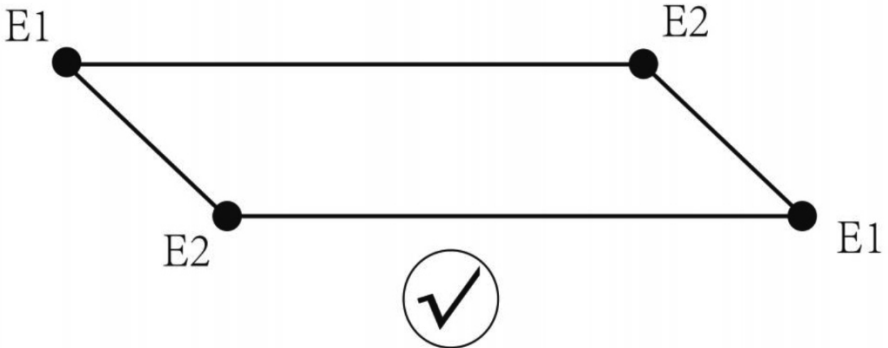

DIFFERENT HOLES SITUATIONS
IN E1 & E2

E1

E2