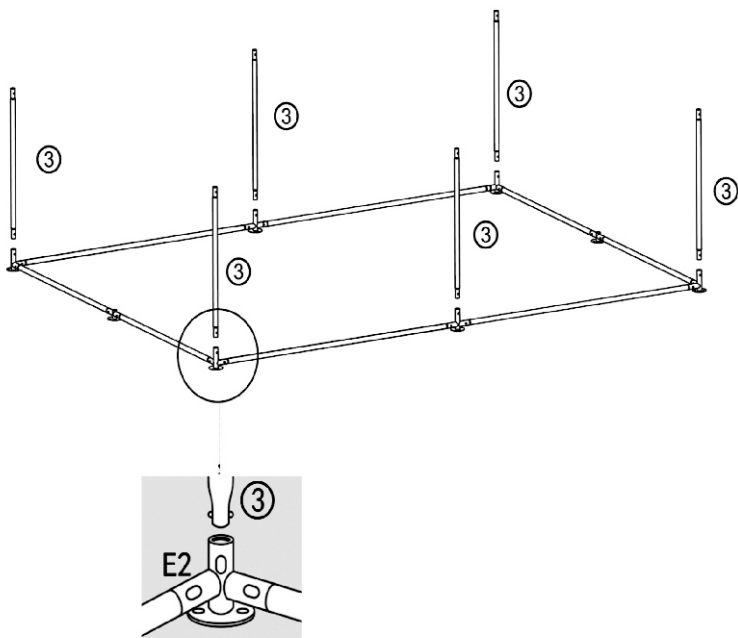

**BOX
1-1**

D51-139V07SR 4x3x1.95m Chicken Coop

Model	Picture			Size	QTY	
A				1550mm	2	
C				497mm	2	
1				1420mm	4	
2				1925mm	10	
3				970mm	6	
4				1540mm	6	
5				1680mm	2	
6				630mm	1	
Model	Picture	Size	QTY	Model	Picture	QTY
D			6	M		1
E1			2	O		1
E2			2	P		1
F			2	Q		1
G			2	R		12
H			3	S		1
I			16	T		2
J			2	Cable ties		1
K		M8	10+1	Instructions		1
L		M10	4			

DIFFERENT HOLES SITUATIONS
IN E1 & E2

E1

E2

Chicken Coop Run

Accessories

PS: The positions of part E1 and part E2 should be installed strictly according to the instructions.

Chicken Coop Run

Accessories