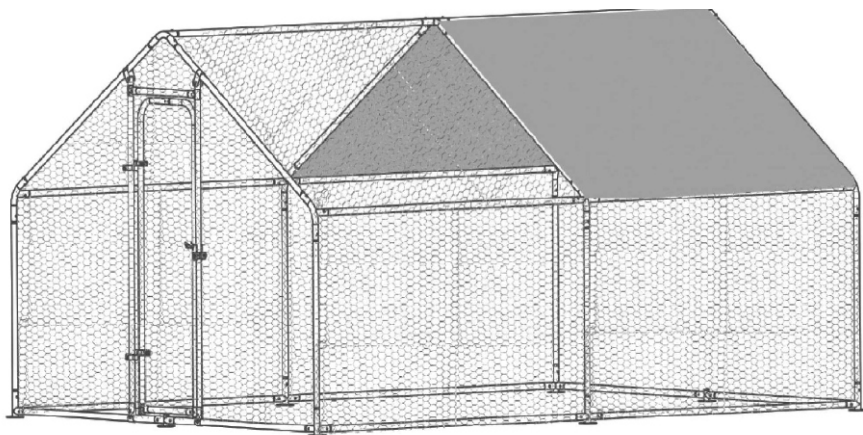

PawHut

IN230400159V01_GL

D51-139V07

EN_IMPORTANT, RETAIN FOR FUTURE REFERENCE: READ CAREFULLY.

**FR_IMPORTANT: A LIRE ATTENTIVEMENT ET À CONSERVER POUR CONSULTATION
ULTÉRIEURE.**

ES_IMPORTANTE, LEA Y GUARDE PARA FUTURAS REFERENCIAS.

PT_IMPORTANTE, REter PARA REFERÊNCIA FUTURA: LEIA ATENTAMENTE.

DE_WICHTIG! SORGFÄLTIG LESEN UND FÜR SPÄTER NACHSCHLAGEN AUFBEWAHREN.

**IT_IMPORTANTE! CONSERVARE IL PRESENTE MANUALE PER FUTURO RIFERIMENTO E
LEggerlo ATTENTAMENTE.**