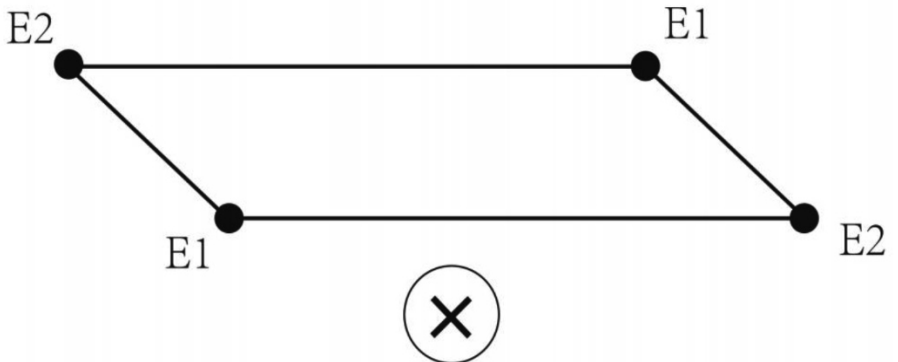

DIFFERENT HOLES SITUATIONS
IN E1 & E2

E1

E2