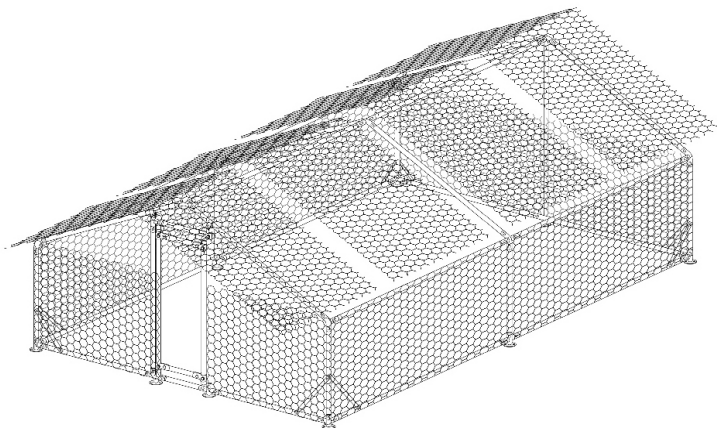

**BOX
1-1**

D51-139V07SR 4x3x1.95m Chicken Coop

Model	Picture			Size	QTY	
A				1550mm	2	
C				497mm	2	
1				1420mm	4	
2				1925mm	10	
3				970mm	6	
4				1540mm	6	
5				1680mm	2	
6				630mm	1	
Model	Picture	Size	QTY	Model	Picture	QTY
D			6	M		1
E1			2	O		1
E2			2	P		1
F			2	Q		1
G			2	R		12
H			3	S		1
I			16	T		2
J			2	Cable ties		1
K		M8	10+1	Instructions		1
L		M10	4			

DIFFERENT HOLES SITUATIONS
IN E1 & E2

E1

E2

Chicken Coop Run

Accessories

PS: The positions of part E1 and part E2 should be installed strictly according to the instructions.

Chicken Coop Run

Accessories