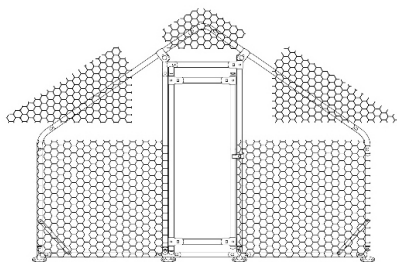

**BOX
1-1**

D51-139V07SR 4x3x1.95m Chicken Coop

Model	Picture			Size	QTY	
A				1550mm	2	
C				497mm	2	
1				1420mm	4	
2				1925mm	10	
3				970mm	6	
4				1540mm	6	
5				1680mm	2	
6				630mm	1	
Model	Picture	Size	QTY	Model	Picture	QTY
D			6	M		1
E1			2	O		1
E2			2	P		1
F			2	Q		1
G			2	R		12
H			3	S		1
I			16	T		2
J			2	Cable ties		1
K		M8	10+1	Instructions		1
L		M10	4			

DIFFERENT HOLES SITUATIONS
IN E1 & E2

E1

E2

Chicken Coop Run

Accessories

PS: The positions of part E1 and part E2 should be installed strictly according to the instructions.

Chicken Coop Run

Accessories