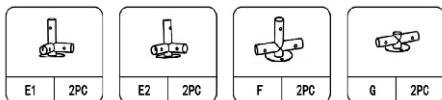

**BOX
1-1**

D51-139V07SR 4x3x1.95m Chicken Coop

Model	Picture			Size	QTY	
A				1550mm	2	
C				497mm	2	
1				1420mm	4	
2				1925mm	10	
3				970mm	6	
4				1540mm	6	
5				1680mm	2	
6				630mm	1	
Model	Picture	Size	QTY	Model	Picture	QTY
D			6	M		1
E1			2	O		1
E2			2	P		1
F			2	Q		1
G			2	R		12
H			3	S		1
I			16	T		2
J			2	Cable ties		1
K		M8	10+1	Instructions		1
L		M10	4			

DIFFERENT HOLES SITUATIONS
IN E1 & E2

E1

E2

Chicken Coop Run

Accessories

PS: The positions of part E1 and part E2 should be installed strictly according to the instructions.

Chicken Coop Run

Accessories