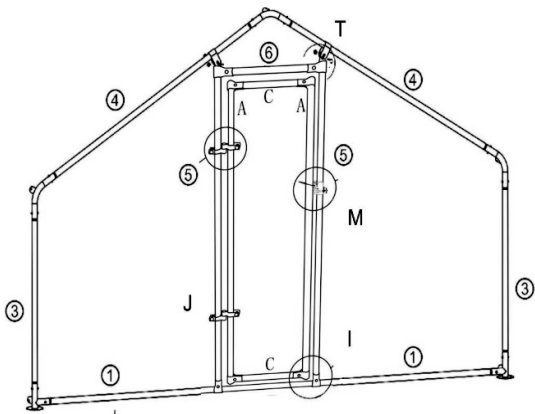

**BOX
1-1**

D51-139V07SR 4x3x1.95m Chicken Coop

Model	Picture			Size	QTY	
A				1550mm	2	
C				497mm	2	
1				1420mm	4	
2				1925mm	10	
3				970mm	6	
4				1540mm	6	
5				1680mm	2	
6				630mm	1	
Model	Picture	Size	QTY	Model	Picture	QTY
D			6	M		1
E1			2	O		1
E2			2	P		1
F			2	Q		1
G			2	R		12
H			3	S		1
I			16	T		2
J			2	Cable ties		1
K		M8	10+1	Instructions		1
L		M10	4			

DIFFERENT HOLES SITUATIONS
IN E1 & E2

E1

E2

Chicken Coop Run

Accessories

PS: The positions of part E1 and part E2 should be installed strictly according to the instructions.

Chicken Coop Run

Accessories