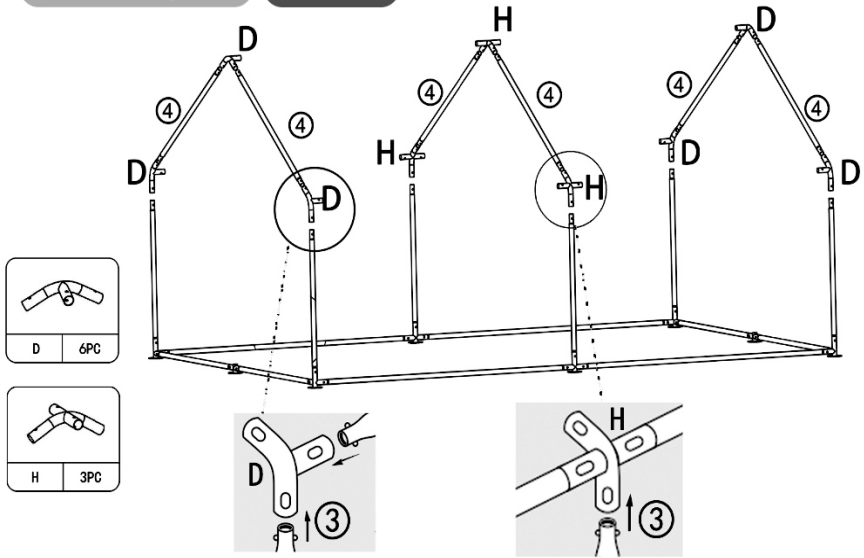

**BOX
1-1**

D51-139V07SR 4x3x1.95m Chicken Coop

Model	Picture			Size	QTY	
A				1550mm	2	
C				497mm	2	
1				1420mm	4	
2				1925mm	10	
3				970mm	6	
4				1540mm	6	
5				1680mm	2	
6				630mm	1	
Model	Picture	Size	QTY	Model	Picture	QTY
D			6	M		1
E1			2	O		1
E2			2	P		1
F			2	Q		1
G			2	R		12
H			3	S		1
I			16	T		2
J			2	Cable ties		1
K		M8	10+1	Instructions		1
L		M10	4			

DIFFERENT HOLES SITUATIONS
IN E1 & E2

E1

E2

Chicken Coop Run

Accessories

PS: The positions of part E1 and part E2 should be installed strictly according to the instructions.

Chicken Coop Run

Accessories