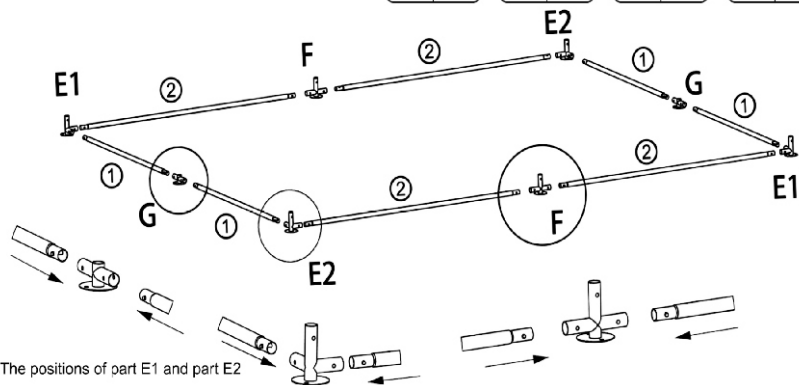

**BOX
1-1**

D51-139V07SR 4x3x1.95m Chicken Coop

Model	Picture			Size	QTY	
A				1550mm	2	
C				497mm	2	
1				1420mm	4	
2				1925mm	10	
3				970mm	6	
4				1540mm	6	
5				1680mm	2	
6				630mm	1	
Model	Picture	Size	QTY	Model	Picture	QTY
D			6	M		1
E1			2	O		1
E2			2	P		1
F			2	Q		1
G			2	R		12
H			3	S		1
I			16	T		2
J			2	Cable ties		1
K		M8	10+1	Instructions		1
L		M10	4			

DIFFERENT HOLES SITUATIONS
IN E1 & E2

E1

E2

Chicken Coop Run

Accessories

PS: The positions of part E1 and part E2 should be installed strictly according to the instructions.

Chicken Coop Run

Accessories