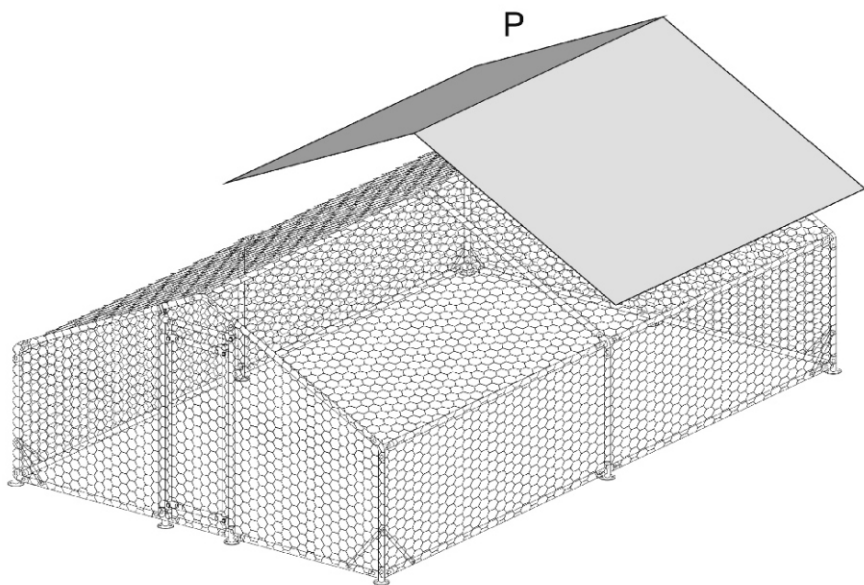

**BOX
1-1**

D51-139V07SR 4x3x1.95m Chicken Coop

Model	Picture			Size	QTY	
A				1550mm	2	
C				497mm	2	
1				1420mm	4	
2				1925mm	10	
3				970mm	6	
4				1540mm	6	
5				1680mm	2	
6				630mm	1	
Model	Picture	Size	QTY	Model	Picture	QTY
D			6	M		1
E1			2	O		1
E2			2	P		1
F			2	Q		1
G			2	R		12
H			3	S		1
I			16	T		2
J			2	Cable ties		1
K		M8	10+1	Instructions		1
L		M10	4			

DIFFERENT HOLES SITUATIONS
IN E1 & E2

E1

E2

Chicken Coop Run

Accessories

PS: The positions of part E1 and part E2 should be installed strictly according to the instructions.

Chicken Coop Run

Accessories