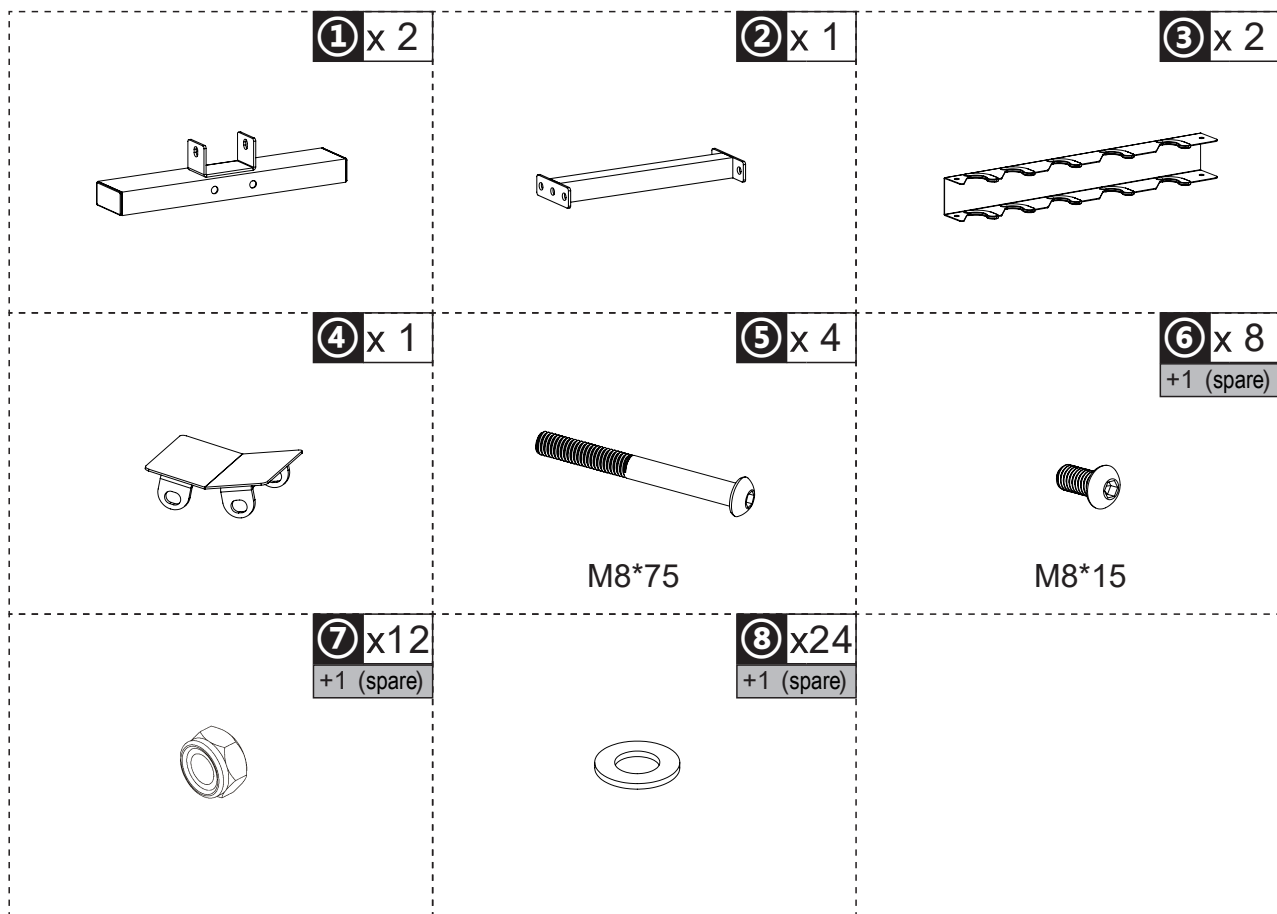

- ⑤ x 4
- ⑦ x 4
- ⑧ x 8

⑥ x 8

⑦ x 8

⑧ x 16

UK

If you have any questions, please contact our customer care center.

Our contact details are below:

0044-800-240-4004