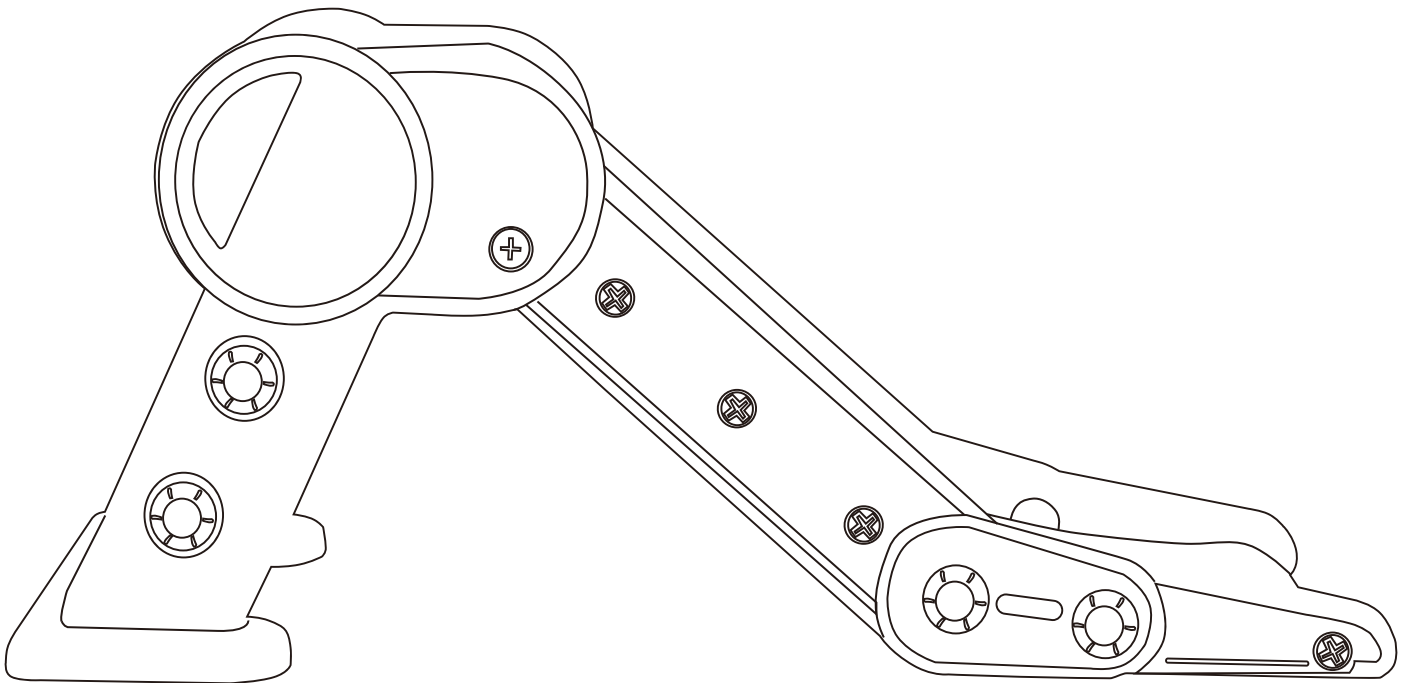

IN230600489V01_US_CA

331-039V00

EN: **WARNING:** Certification Age: 18+ months; Max weight: 30 kg.

FR: **ATTENTION:** Âge de certification: 18+ mois; Poids maximum: 30 kg.

EN IMPORTANT, RETAIN FOR FUTURE REFERENCE: READ CAREFULLY.