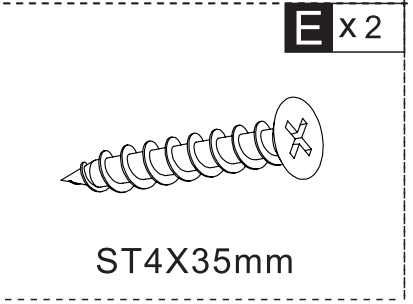

PARTS

HARDWARE

A x 4

C x 2

D x 2

E x 2

ST4X35mm

US