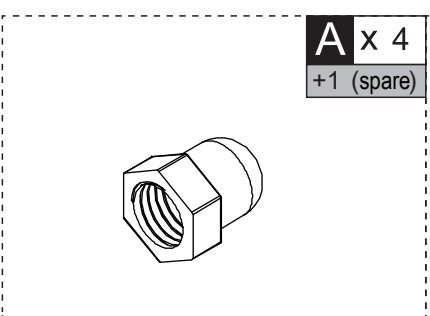

PARTS

HARDWARE

A x 4

C x 2

D x 2

E x 2

ST4X35mm

US