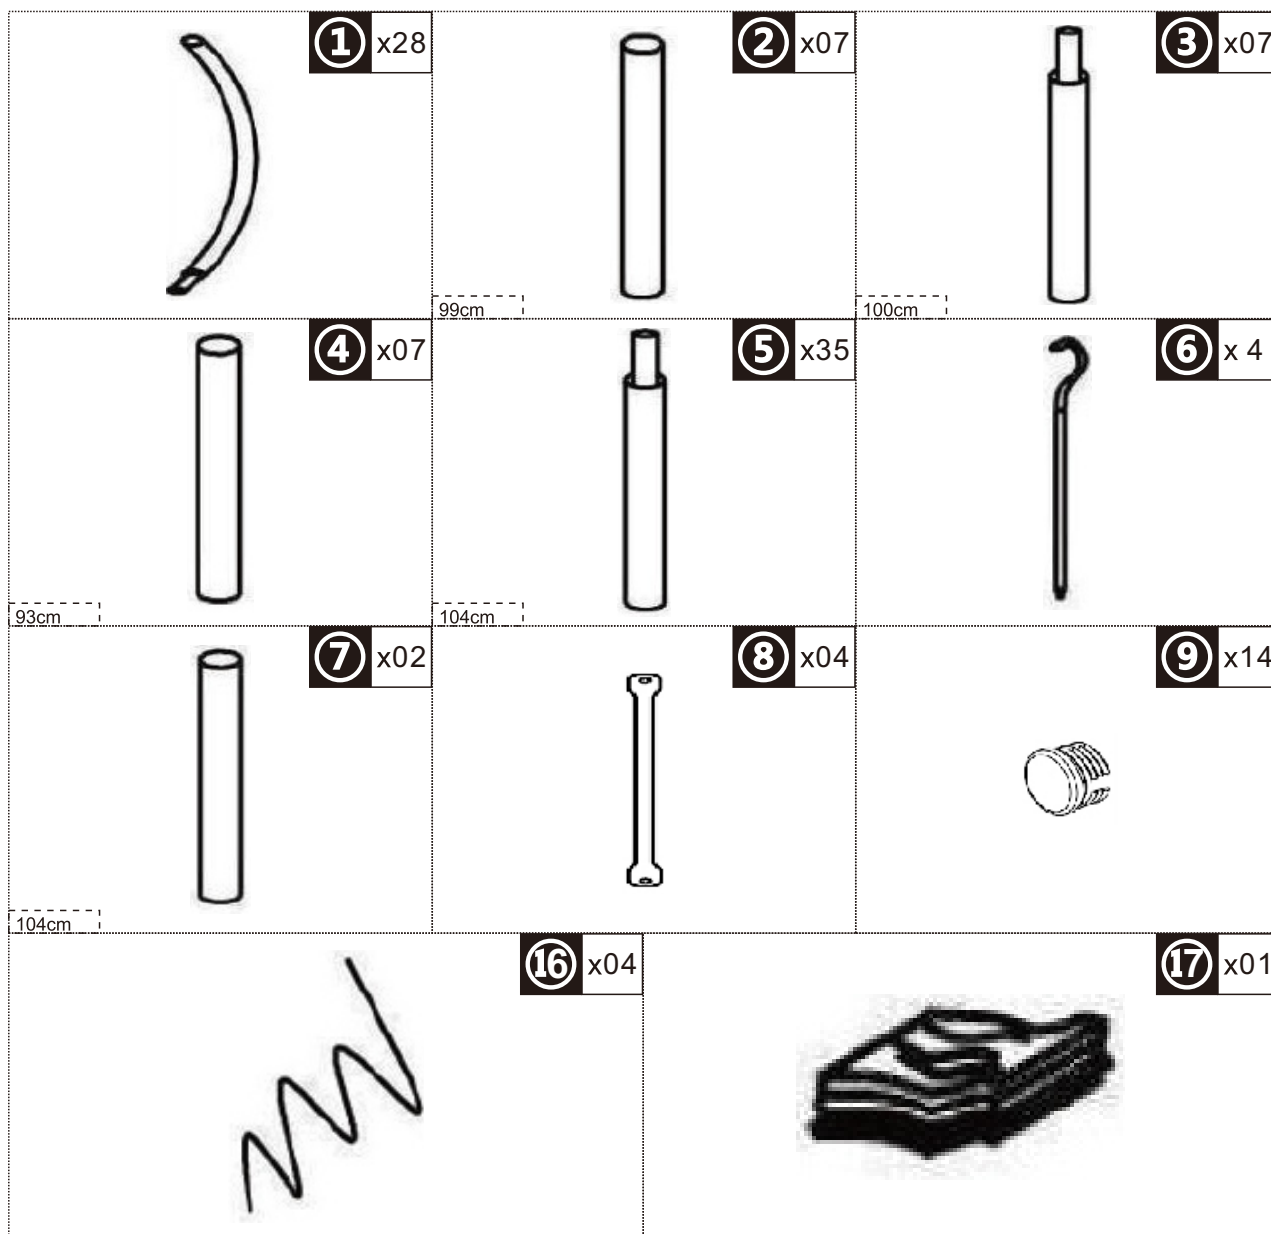

PACKING DETAILS: TOTAL 2 BOXES

BOX 1/2:

PART NO.	PART	QTY
①		28
④		7
⑦		2
⑧		4

⑨		14
⑩		49
⑪		4
⑫		53
⑬		1
⑭		1
⑮		4
⑯		4
⑰		1

BOX 2/2:

PART NO.	PART	QTY
②		7
③		7
⑤		35
⑥		4

PARTS

HARDWARE