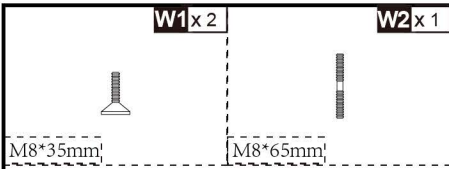

EN_Do not confuse similar screws.
FR_Ne pas confondre des vis similaires.
ES_No confunda tornillos similares.
PT_Não confundir parafusos semelhantes.
DE_Verwechseln Sie ähnliche Schrauben nicht.
IT_Non confondere le viti simili.