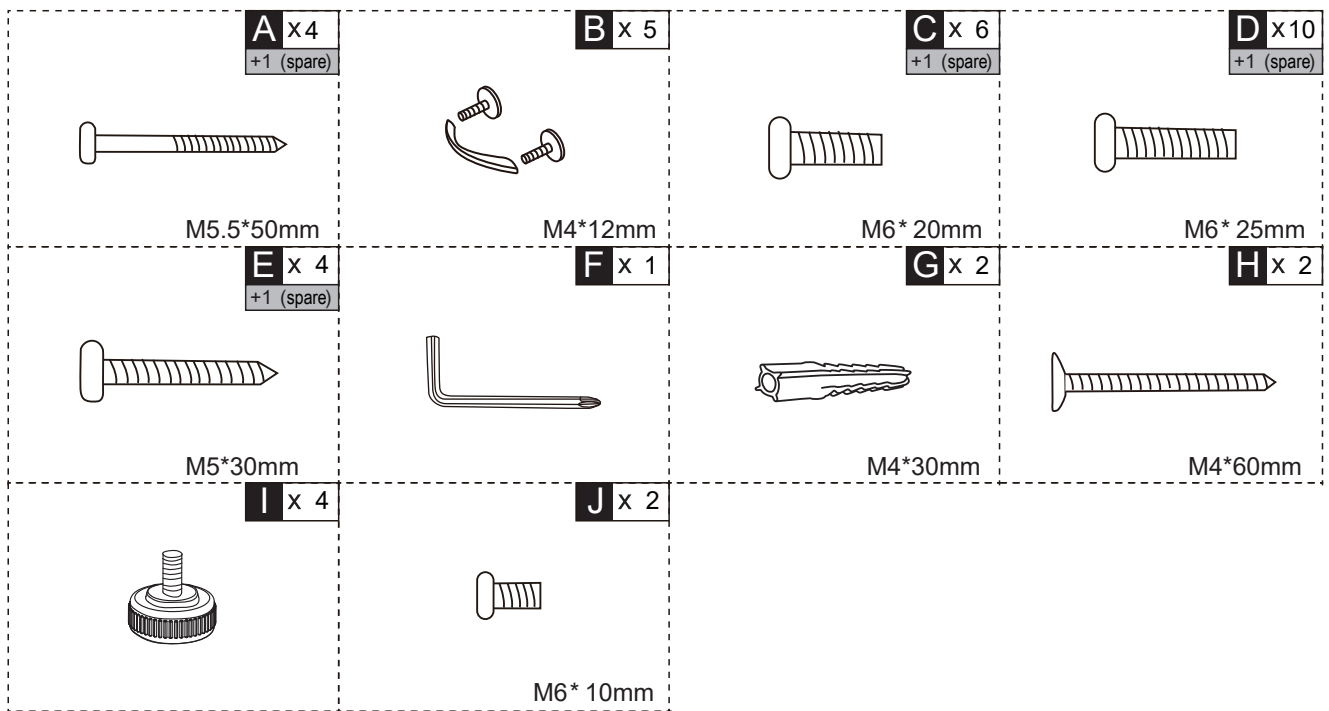

PARTS

HARDWARE

J x 2

M6*10mm

D x 2

M6*25mm

A x 2

M5.5*50mm

**D** x 8

M6*25mm

E x 4

M5*30mm

A x 2

M5.5*50mm

I x 4

G x 2