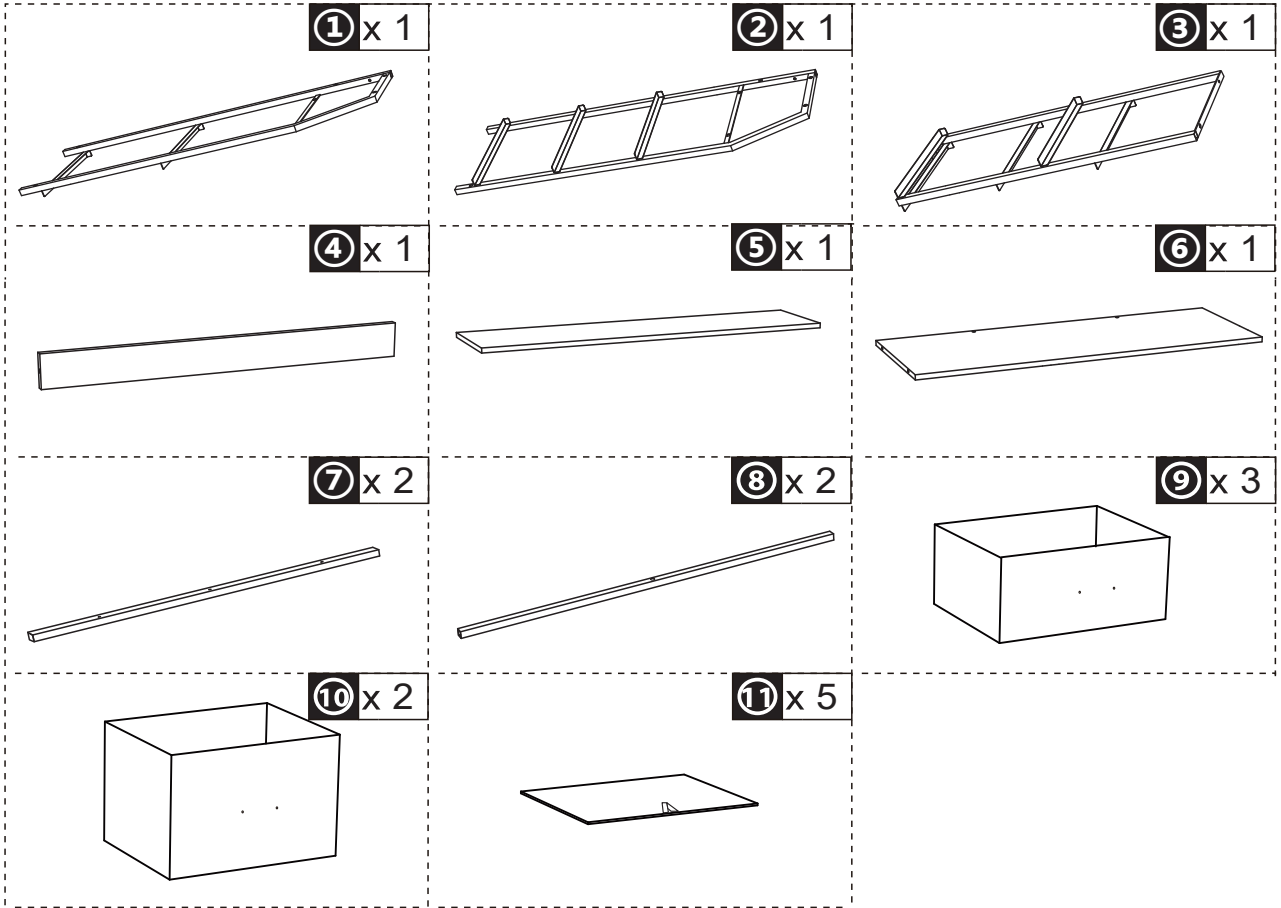

PARTS

HARDWARE

J x 2

M6*10mm

D x 2

M6*25mm

A x 2

M5.5*50mm