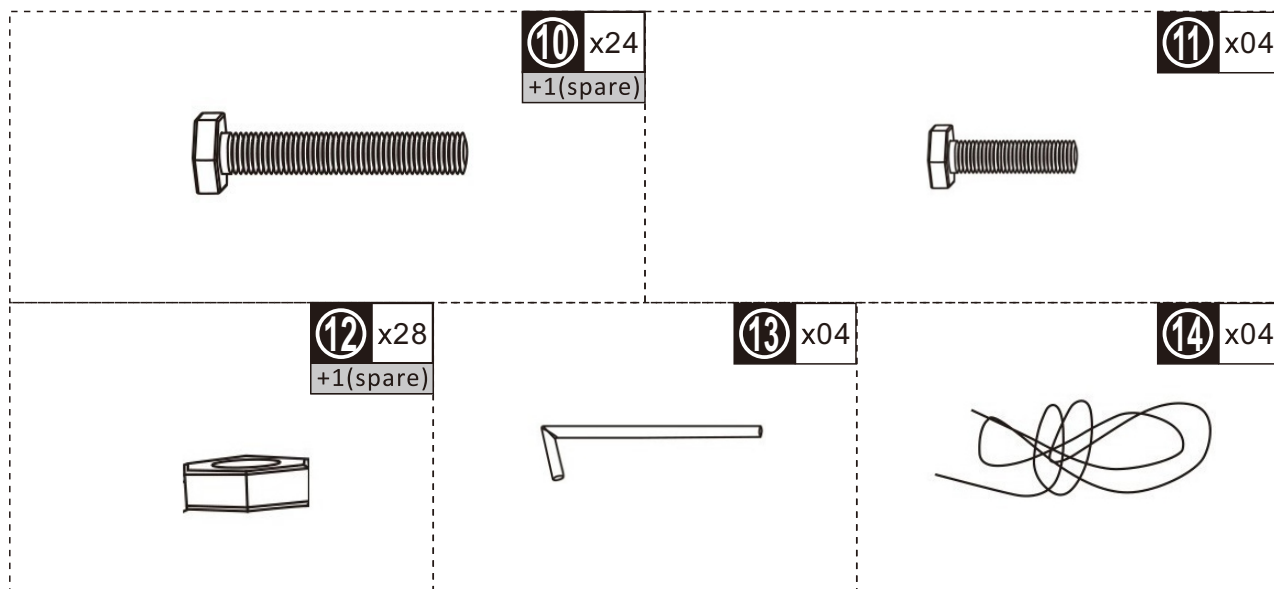

HARDWARE

NOTE

EN_ Do not confuse similar screws.
FR_ Ne pas confondre des vis similaires.
ES_ No confunda tornillos similares.
PT_ Não confundir parafusos semelhantes.
DE_ Verwechseln Sie ähnliche Schrauben nicht.
IT_ Non confondere le viti simili.