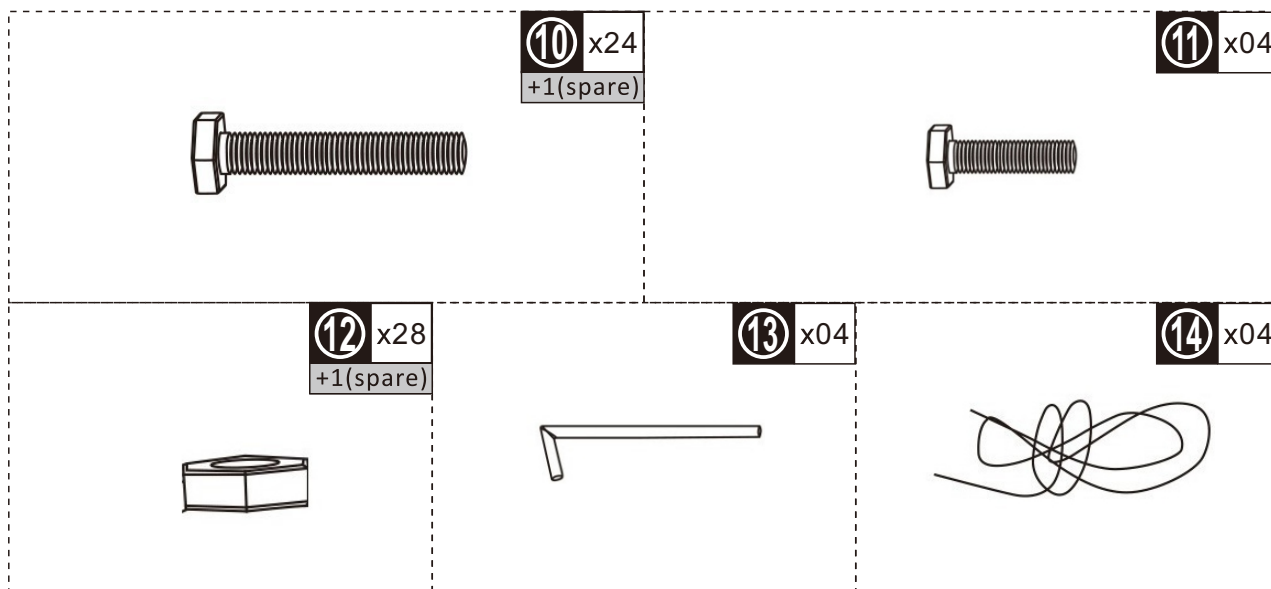

HARDWARE

NOTE

EN_ Do not confuse similar screws.
FR_ Ne pas confondre des vis similaires.
ES_ No confunda tornillos similares.
PT_ Não confundir parafusos semelhantes.
DE_ Verwechseln Sie ähnliche Schrauben nicht.
IT_ Non confondere le viti simili.