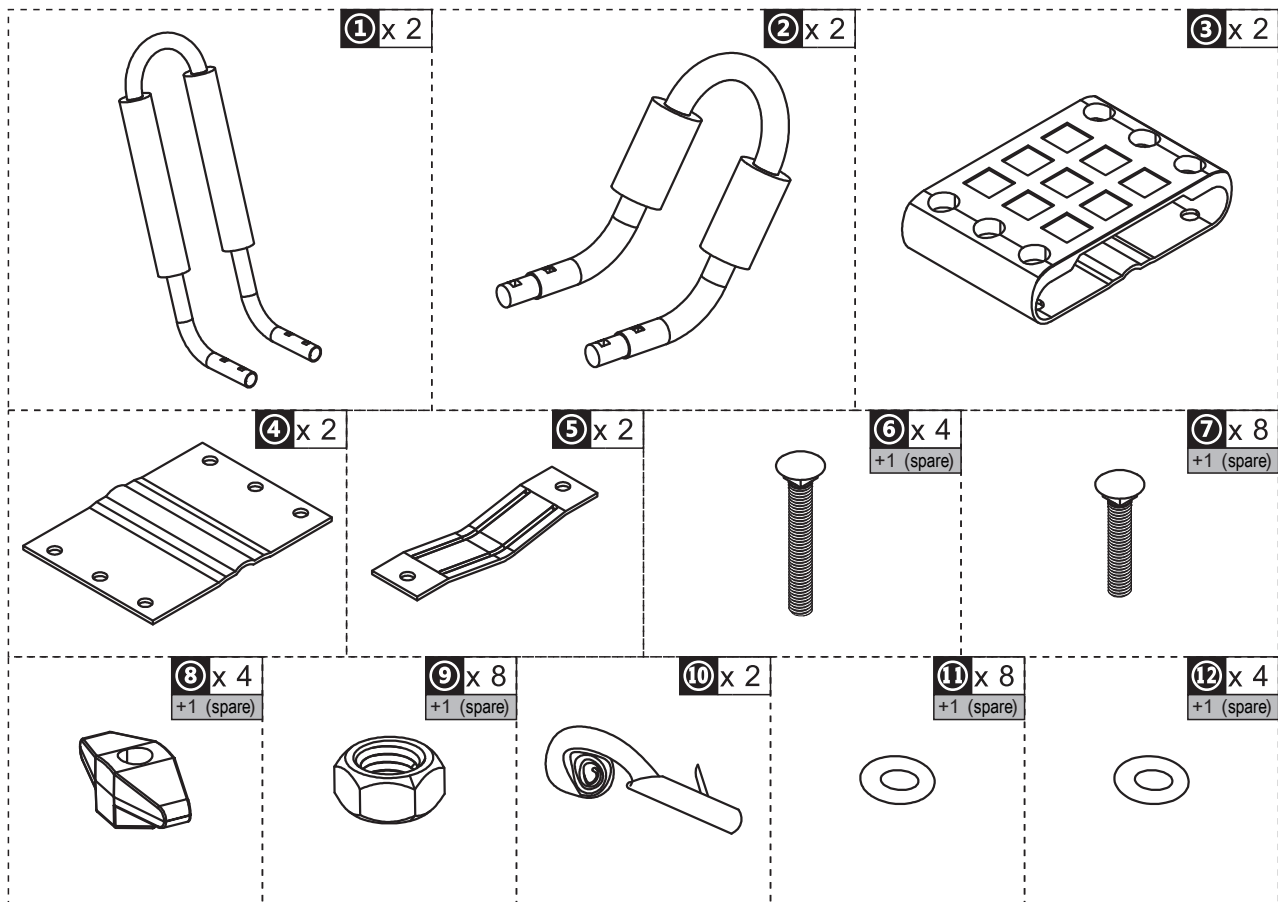

02

03

04

Il portapacchi  
puo' essere  
adattato a  
quasi tutte le  
barre del  
tettuccio"

**UK**

If you have any questions, please contact our customer care center.

Our contact details are below:

0044-800-240-4004