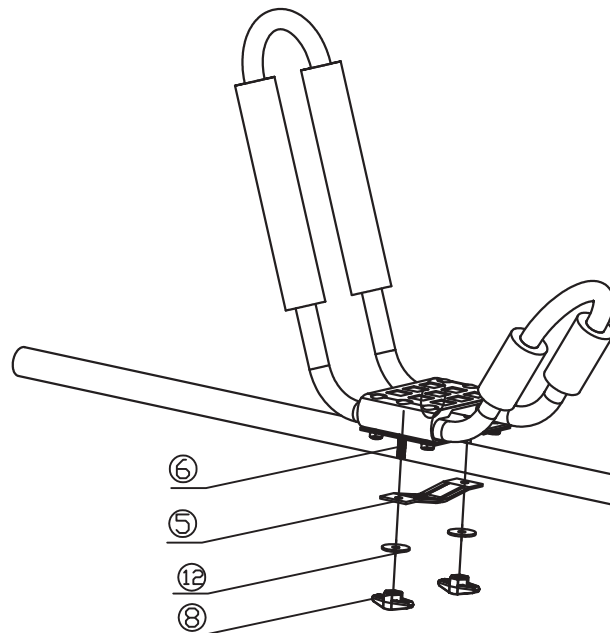

02

03

04

Il portapacchi  
puo' essere  
adattato a  
quasi tutte le  
barre del  
tettuccio"

**UK**

If you have any questions, please contact our customer care center.

Our contact details are below:

0044-800-240-4004