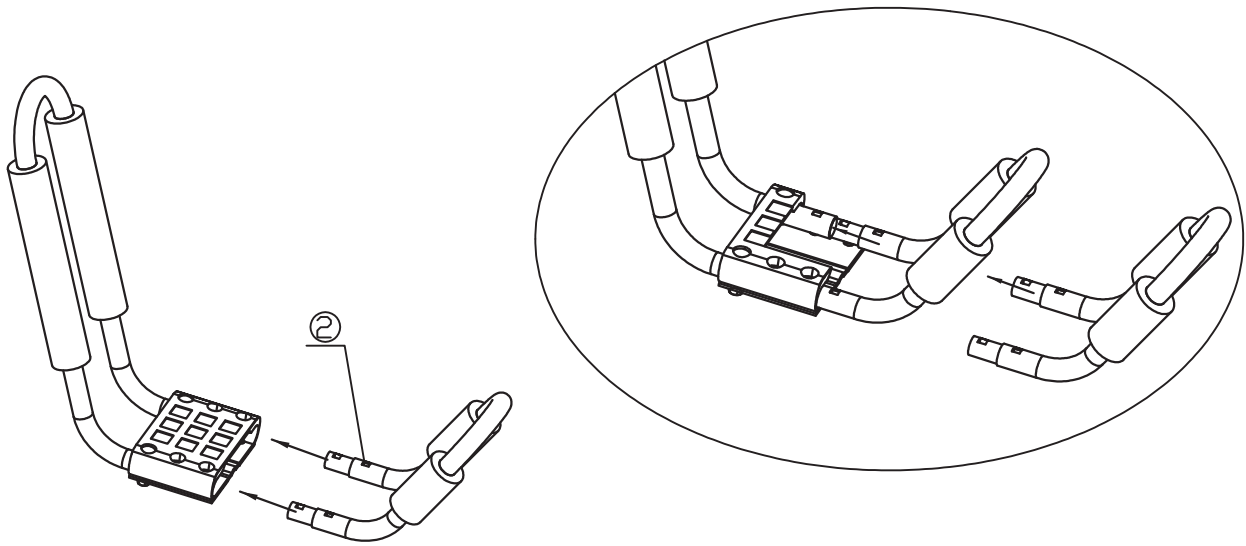

02

03

04

Il portapacchi  
puo' essere  
adattato a  
quasi tutte le  
barre del  
tettuccio"

**UK**

If you have any questions, please contact our customer care center.

Our contact details are below:

0044-800-240-4004