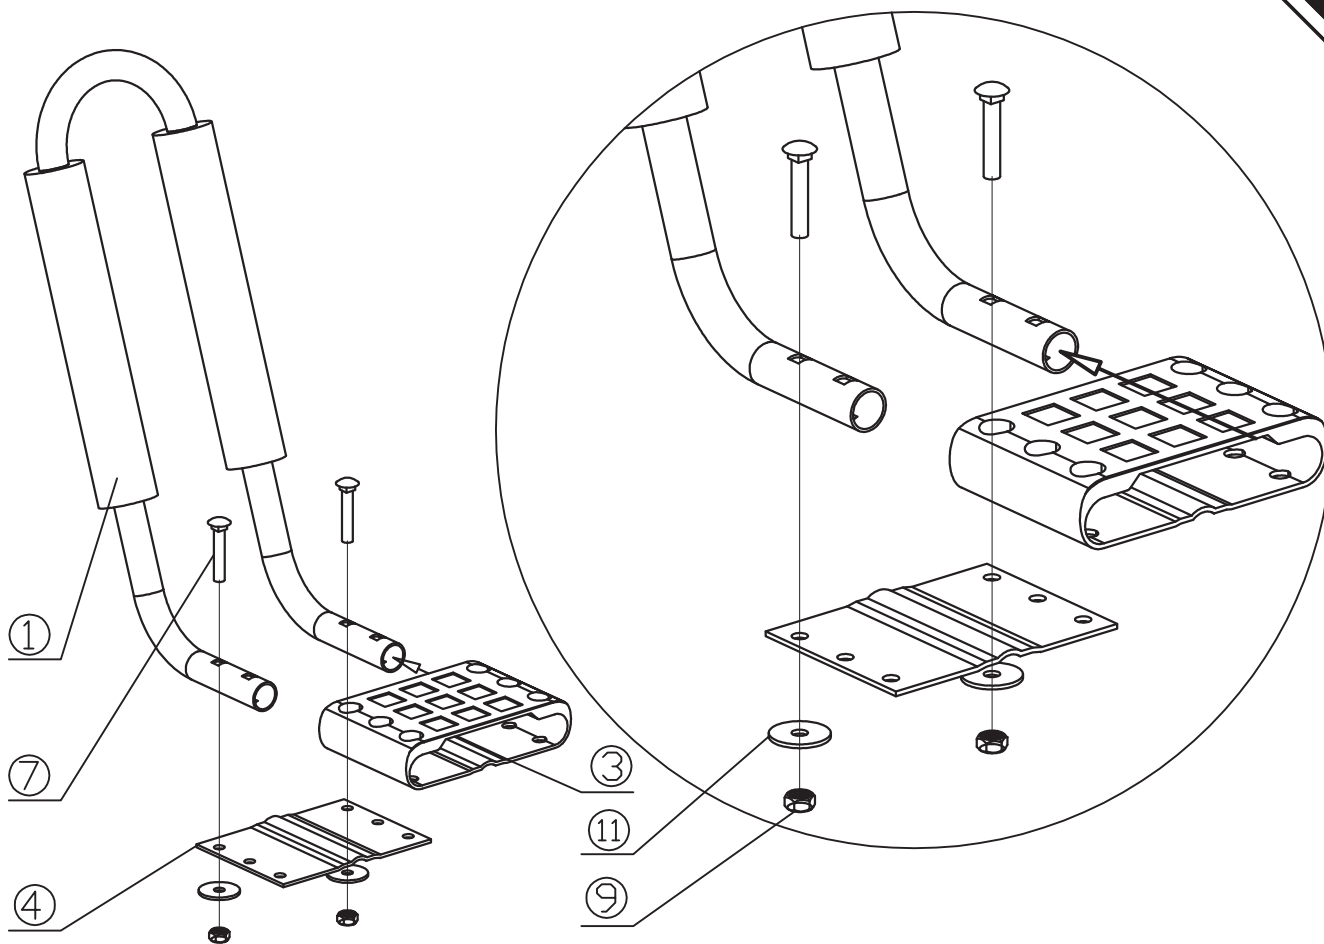

02

03

04

Il portapacchi  
puo' essere  
adattato a  
quasi tutte le  
barre del  
tettuccio"

**UK**

If you have any questions, please contact our customer care center.

Our contact details are below:

0044-800-240-4004