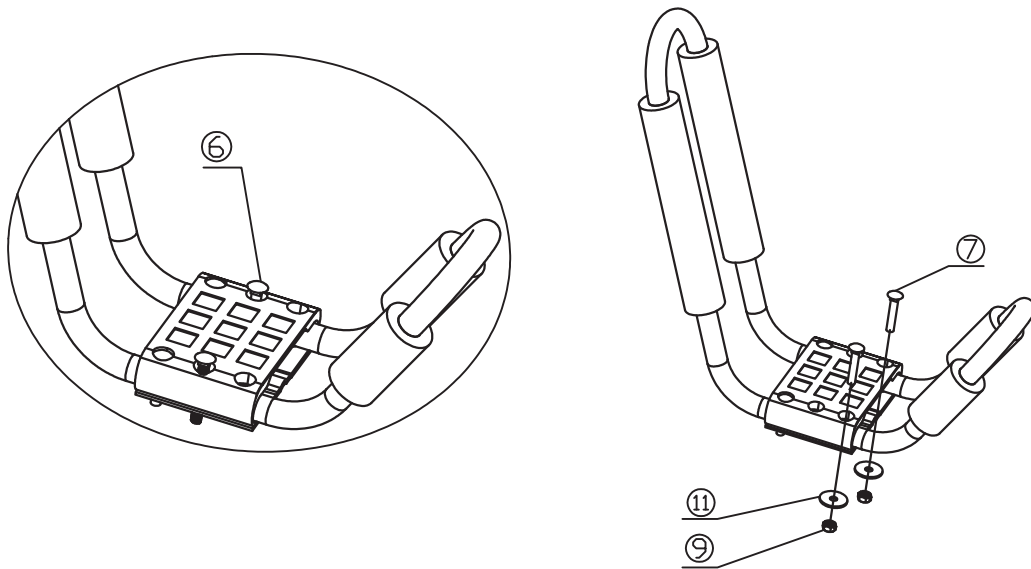

02

03

04

Il portapacchi  
puo' essere  
adattato a  
quasi tutte le  
barre del  
tettuccio"

**UK**

If you have any questions, please contact our customer care center.

Our contact details are below:

0044-800-240-4004