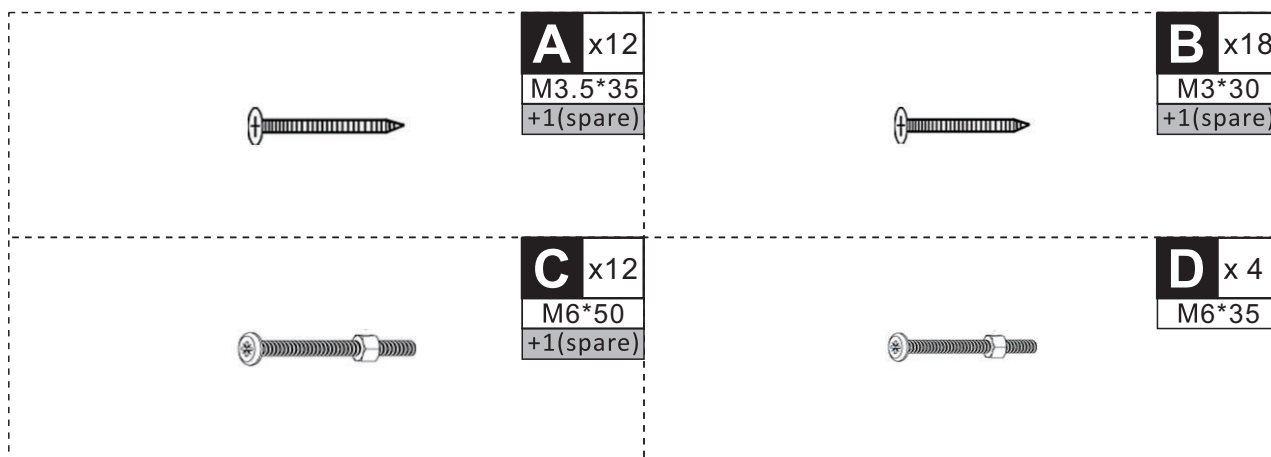

**PARTS**

**HARDWARE**

**Bx8**

**US**

Imported by Aosom LLC  
 27150 SW Kinsman Rd Wilsonville, OR 97070 USA  
 MADE IN CHINA

**CA**

Imported by Aosom Canada Inc.  
 7270 Woodbine Avenue, Unit 307, Markham, Ontario Canada  
 L3R 4B9  
 MADE IN CHINA