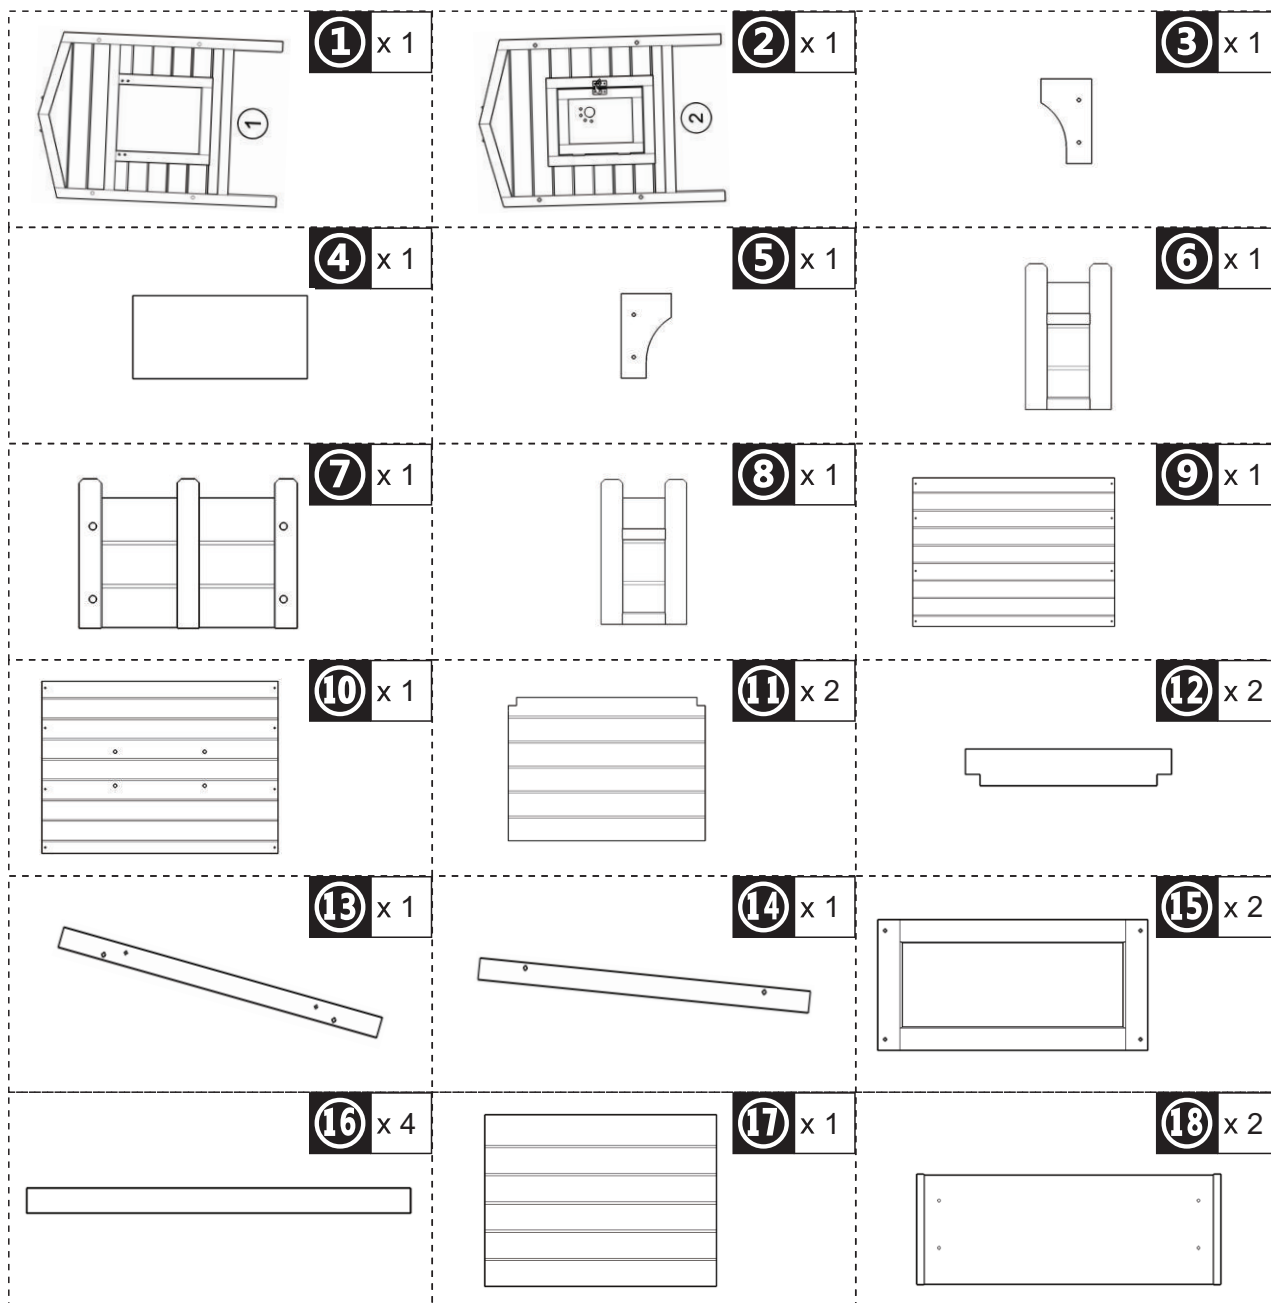

**PARTS**

**HARDWARE**

**Bx8**

**US**

Imported by Aosom LLC  
 27150 SW Kinsman Rd Wilsonville, OR 97070 USA  
 MADE IN CHINA

**CA**

Imported by Aosom Canada Inc.  
 7270 Woodbine Avenue, Unit 307, Markham, Ontario Canada  
 L3R 4B9  
 MADE IN CHINA