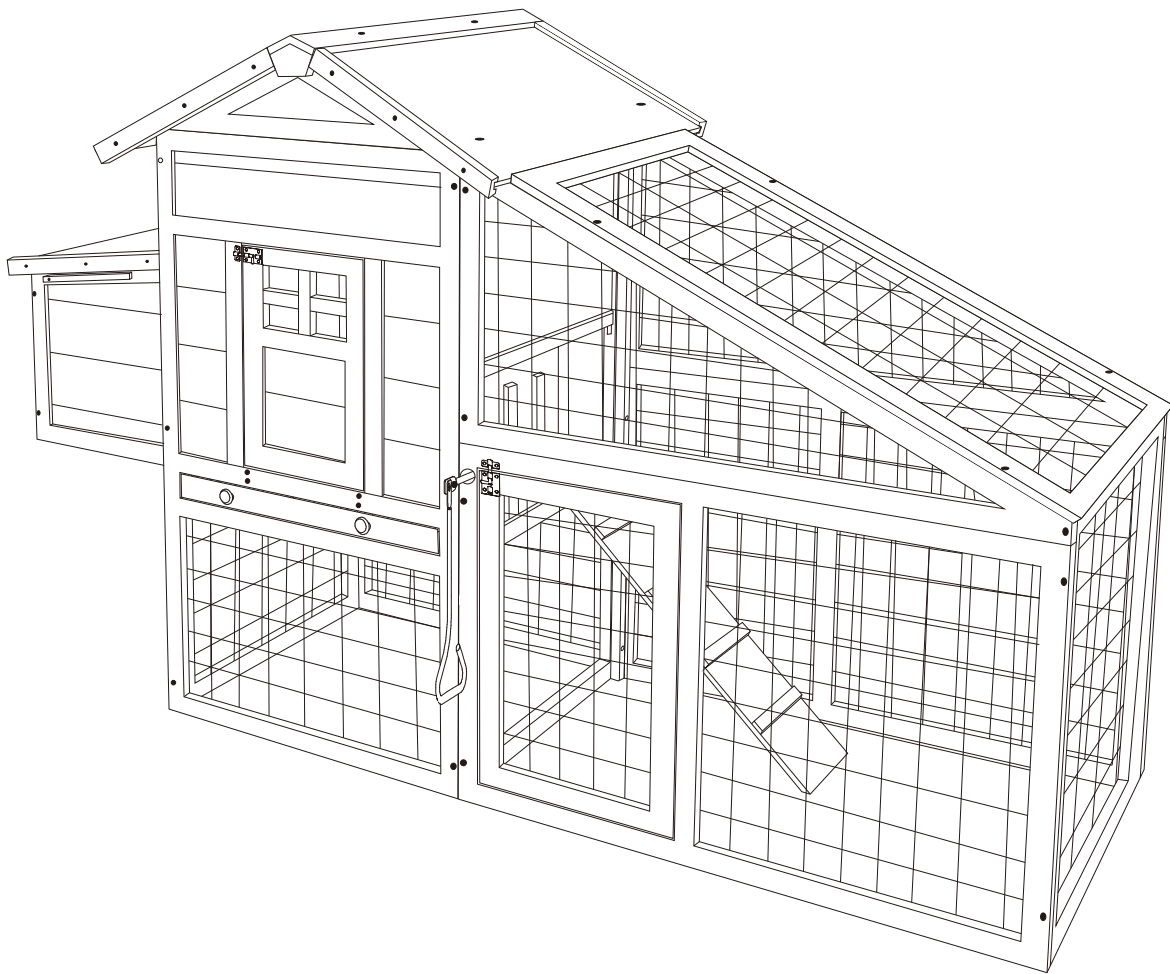

PawHut

IN231200305V01_GL

D51-433V01

24
STEPS

2 HR

EN_IMPORTANT, RETAIN FOR FUTURE REFERENCE: READ CAREFULLY.

FR_IMPORTANT: A LIRE ATTENTIVEMENT ET À CONSERVER POUR CONSULTATION ULTÉRIEURE.

ES_IMPORTANTE, LEA Y GUARDE PARA FUTURAS REFERENCIAS.