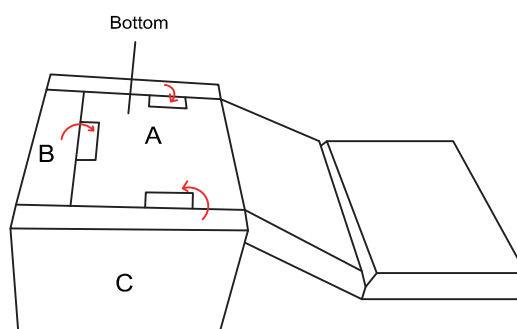

EN: **Warm Prompt:** To prevent kids from opening the sofa, we use a childproof safety zipper that comes without a pull, which can only be opened using a paperclip.

Remind: The toddler chair is in compression package. Just take it out and plump up for hours. 24 hours is better for reaching its full size. Follow the assembly instructions to assemble after reach its full size.

FR: **Rappel:** Pour empêcher les enfants d'ouvrir le canapé, nous utilisons une fermeture à glissière sécurisée pour enfants, sans tirette, qui ne peut être ouverte qu'avec une trombone.

Remarque: La chaise pour tout-petit est sous forme de sac comprimé. Sortez-la simplement et laissez-la se regonfler pendant quelques heures. Il est préférable de la laisser se regonfler complètement pendant 24 heures. Suivez les instructions d'assemblage après qu'elle ait atteint sa taille maximale.