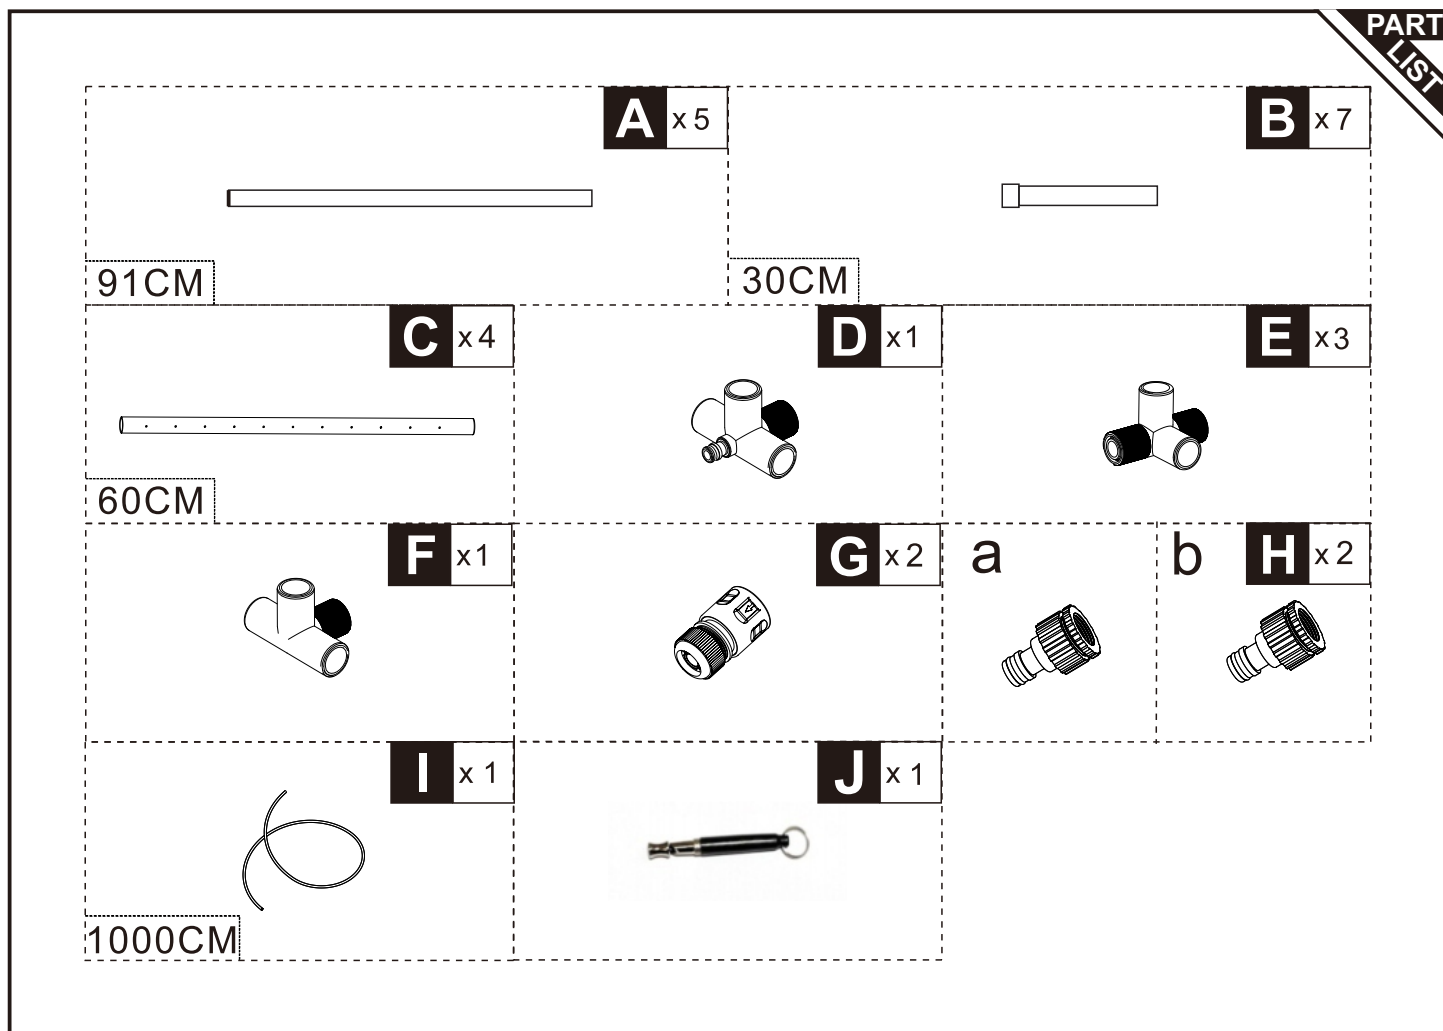

A x5

03

I x1

G x2

04

H x2

Done

If you have any questions, please contact our customer care center. **US**
Our contact details are below:
 001-877-644-9366
 customerservice@aosom.com
Imported by Aosom LLC
27150 SW Kinsman Rd Wilsonville, OR 97070 USA
MADE IN CHINA