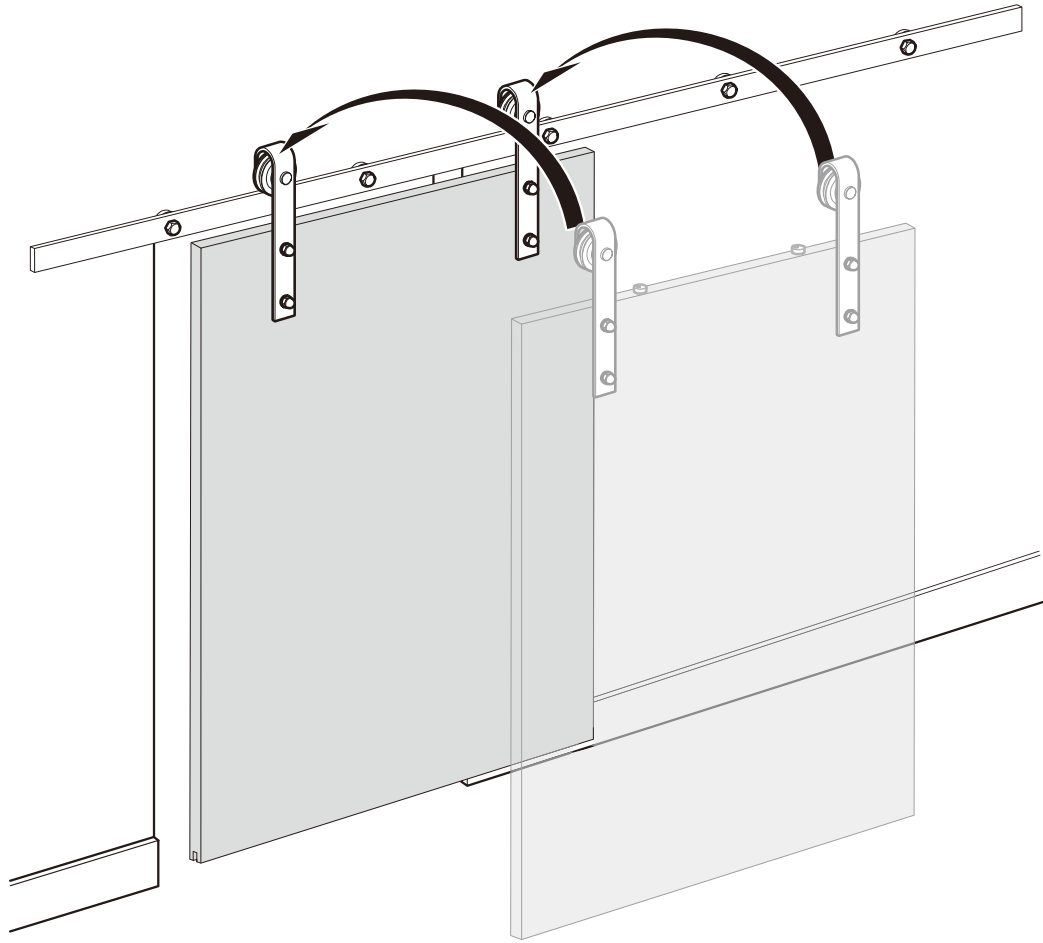

M 10 x 60
for 40-45mm door

13

x6

x8

14

(X 2)

LEFT

RIGHT