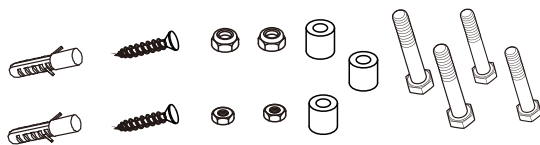

M 10 x 60
for 40-45mm door

13

x6

x8

14

(X 2)

LEFT

RIGHT