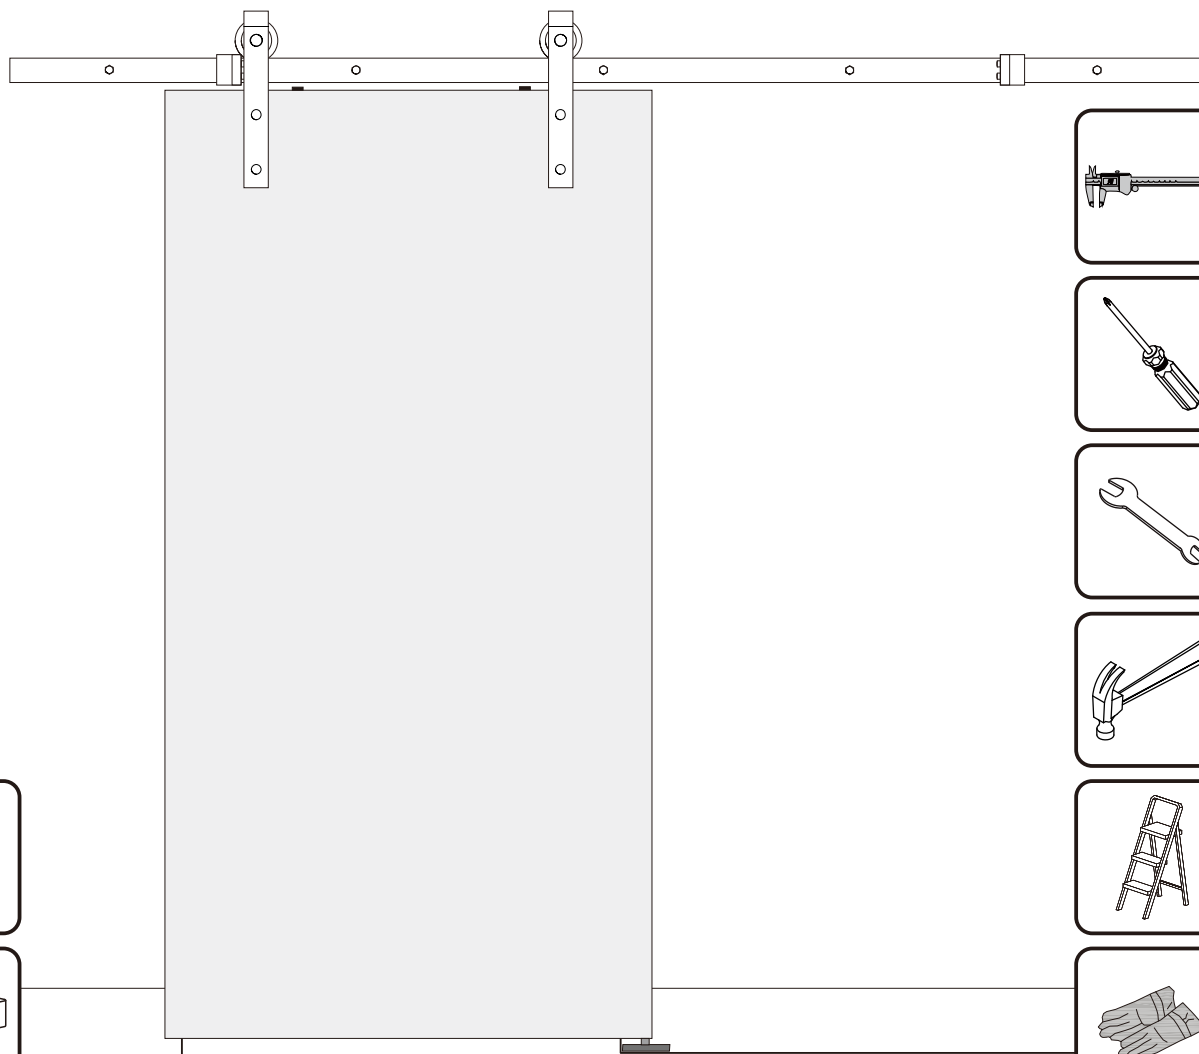

B81-039V00_B81-039V01

Tools Recommended

EN_IMPORTANT, RETAIN FOR FUTURE REFERENCE: READ CAREFULLY.

FR_IMPORTANT: A LIRE ATTENTIVEMENT ET À CONSERVER POUR CONSULTATION ULTÉRIEURE.

ES_IMPORTANTE, LEA Y GUARDE PARA FUTURAS REFERENCIAS.

PT_IMPORTANTE, RETER PARA REFERÊNCIA FUTURA: LEIA ATENTAMENTE.

DE_WICHTIG! SORFGFÄLTIG LESEN UND FÜR SPÄTERES NACHSCHLAGEN AUFBEWAHREN.

IT_IMPORTANTE! CONSERVARE IL PRESENTE MANUALE PER FUTURO RIFERIMENTO E LEGGERLO ATTENTAMENTE.