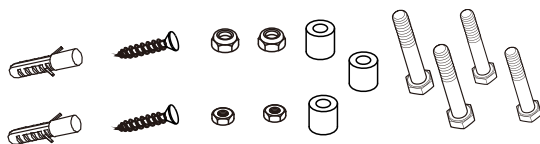

M 10 x 60
for 40-45mm door

13 x 1

14 x 4

15

x6

x8

16

01

02

(X 2)

LEFT

RIGHT

DIFFERENT COMBINATIONS

①

②

③