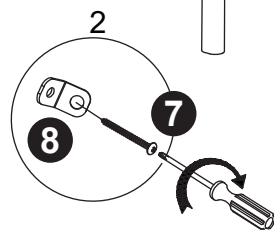

M4X38

8 x 2

9 x 2

Pull to verify lock

If you have any questions, please contact our customer care center.

Our contact details are below:

 001-877-644-9366

 customerservice@aosom.com