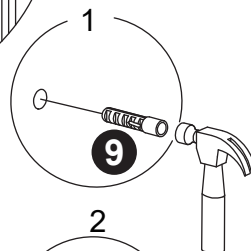

M4X38

8 x 2

9 x 2

Pull to verify lock

If you have any questions, please contact our customer care center.

Our contact details are below:

 001-877-644-9366

 customerservice@aosom.com