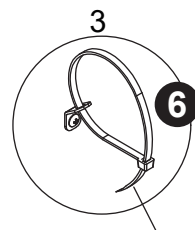

M4X38

8 x 2

9 x 2

Pull to verify lock

If you have any questions, please contact our customer care center.

Our contact details are below:

 001-877-644-9366

 customerservice@aosom.com