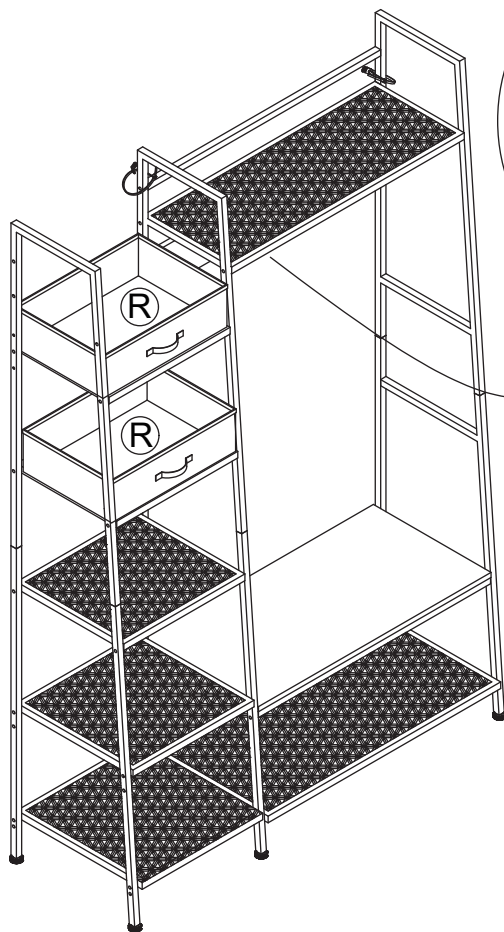

M4X38

8 x 2

9 x 2

Pull to verify lock

If you have any questions, please contact our customer care center.

Our contact details are below:

 001-877-644-9366

 customerservice@aosom.com