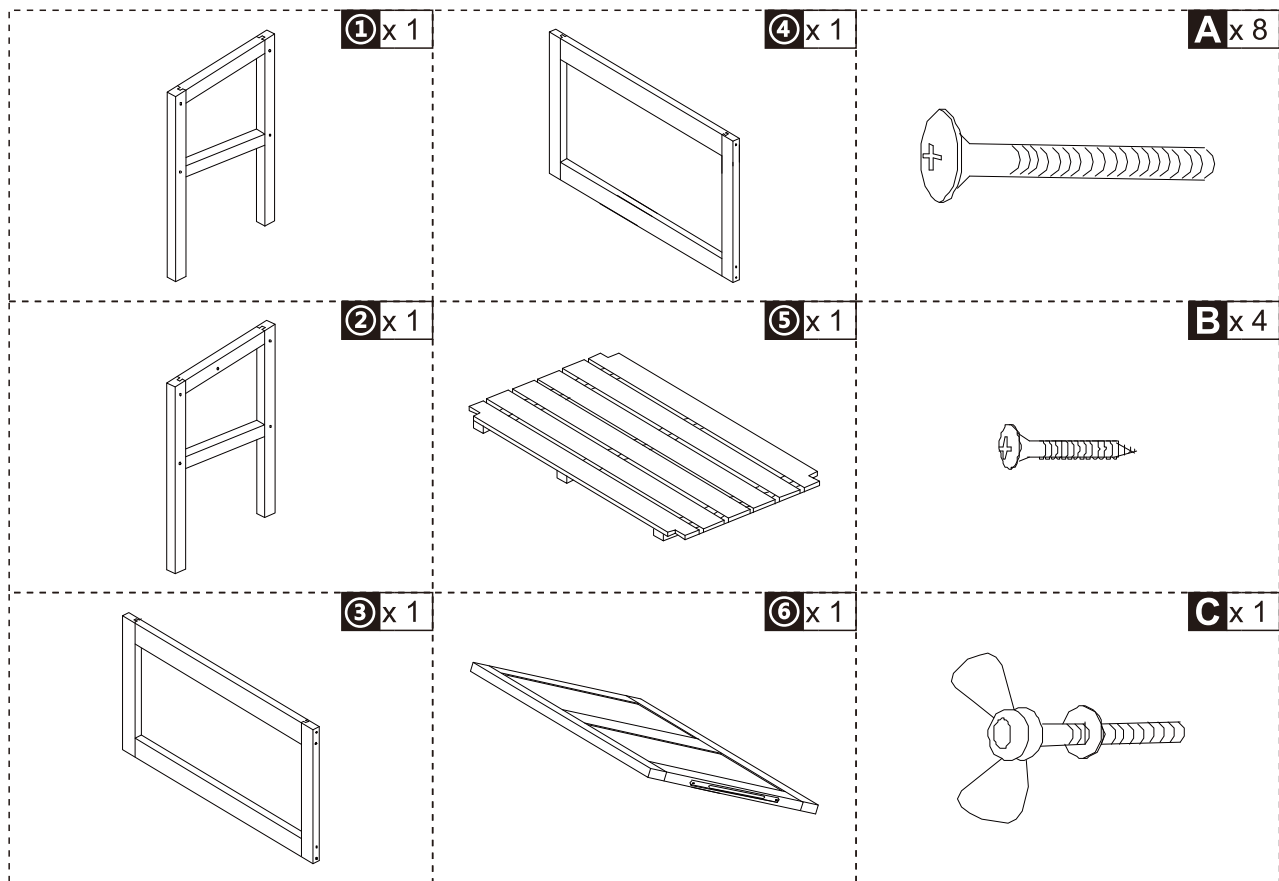

**A x 8**

B x 4

C x 1

If you have any questions, please contact our customer care center.

**US**

Our contact details are below:

 001-877-644-9366

 customerservice@aosom.com