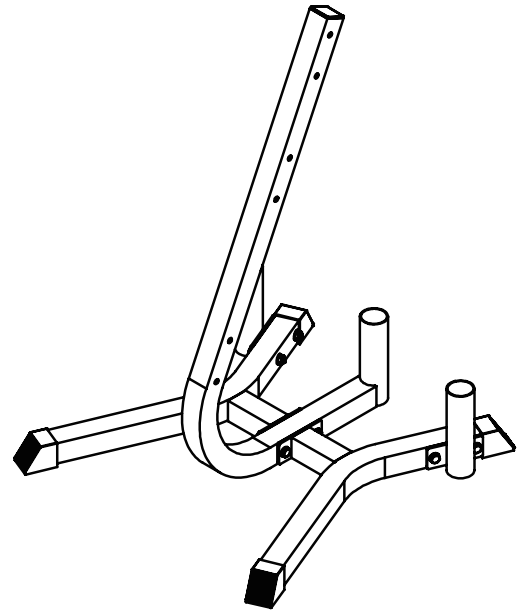

Soozier

IN240300116V01_US

A91-329V00

Weight Plate Rack

IMPORTANT, RETAIN FOR FUTURE REFERENCE: READ CAREFULLY

ASSEMBLY INSTRUCTIONS

Important Safety Information

Please keep this manual in a safe place for reference.

PART LIST

Note: Some of the smaller components may be pre-fitted to larger components. Please check carefully before contacting us regarding any missing components.

<p>1</p>  <p>1 PCS</p>	<p>2</p>  <p>1 PCS</p>	<p>3</p>  <p>1 PCS</p>
<p>4</p>  <p>2 PCS</p>	<p>5</p>  <p>6 PCS</p>	<p>6</p>  <p>12 PCS</p>
<p>7</p> <p>Φ 10</p>  <p>24 PCS</p>	<p>8</p> <p>M10*75L</p>  <p>8 PCS</p>	<p>9</p> <p>M10*70L</p>  <p>4 PCS</p>

Assembly Step

Step 1.

1. Attach part #2 and part #3 to part #1 using 2 part #8 M10*75 bolts and 4 part #7 Ø10 washers ,and 2 part #6 M10 nuts
2. Attach part #4 to part #2 and part #3 using 2 part #9 M10*70 bolts and 4 part #7 Ø10 washers ,and 2 part #6 M10 nuts

Step 2.

1. Attach 2 part #5 to part #1 using 2 part #8 M10*75 bolts and 4 part #7 Ø10 washers ,and 2 part #6 M10 nuts

US

If you have any questions, please contact our customer care center.
Our contact details are below: