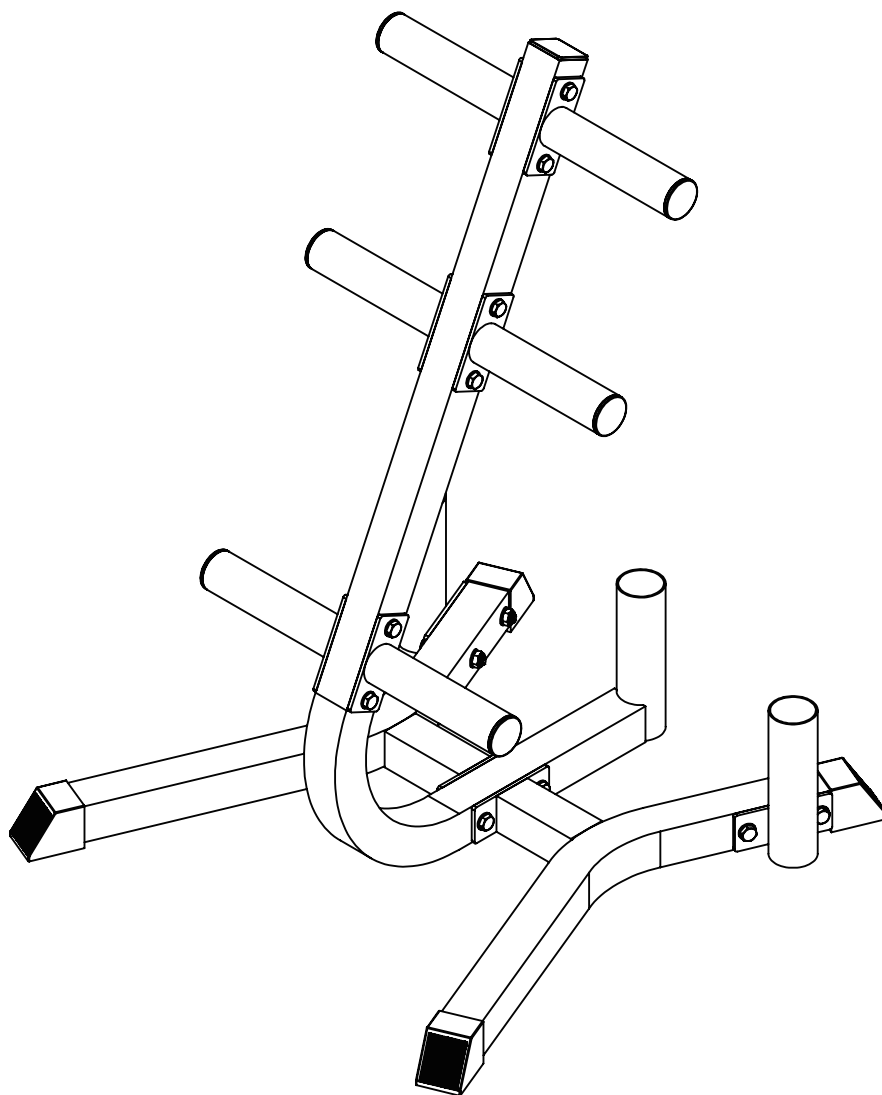

Soozier

IN240300116V01_US

A91-329V00

Weight Plate Rack

IMPORTANT, RETAIN FOR FUTURE REFERENCE: READ CAREFULLY

ASSEMBLY INSTRUCTIONS

Important Safety Information

Please keep this manual in a safe place for reference.

PART LIST

Note: Some of the smaller components may be pre-fitted to larger components. Please check carefully before contacting us regarding any missing components.

<p>1</p>  <p>1 PCS</p>	<p>2</p>  <p>1 PCS</p>	<p>3</p>  <p>1 PCS</p>
<p>4</p>  <p>2 PCS</p>	<p>5</p>  <p>6 PCS</p>	<p>6</p>  <p>12 PCS</p>
<p>7</p> <p>Φ 10</p>  <p>24 PCS</p>	<p>8</p> <p>M10*75L</p>  <p>8 PCS</p>	<p>9</p> <p>M10*70L</p>  <p>4 PCS</p>

Assembly Step

Step 1.

1. Attach part #2 and part #3 to part #1 using 2 part #8 M10*75 bolts and 4 part #7 Ø10 washers ,and 2 part #6 M10 nuts
2. Attach part #4 to part #2 and part #3 using 2 part #9 M10*70 bolts and 4 part #7 Ø10 washers ,and 2 part #6 M10 nuts

Step 2.

1. Attach 2 part #5 to part #1 using 2 part #8 M10*75 bolts and 4 part #7 Ø10 washers ,and 2 part #6 M10 nuts

US

If you have any questions, please contact our customer care center.
Our contact details are below: