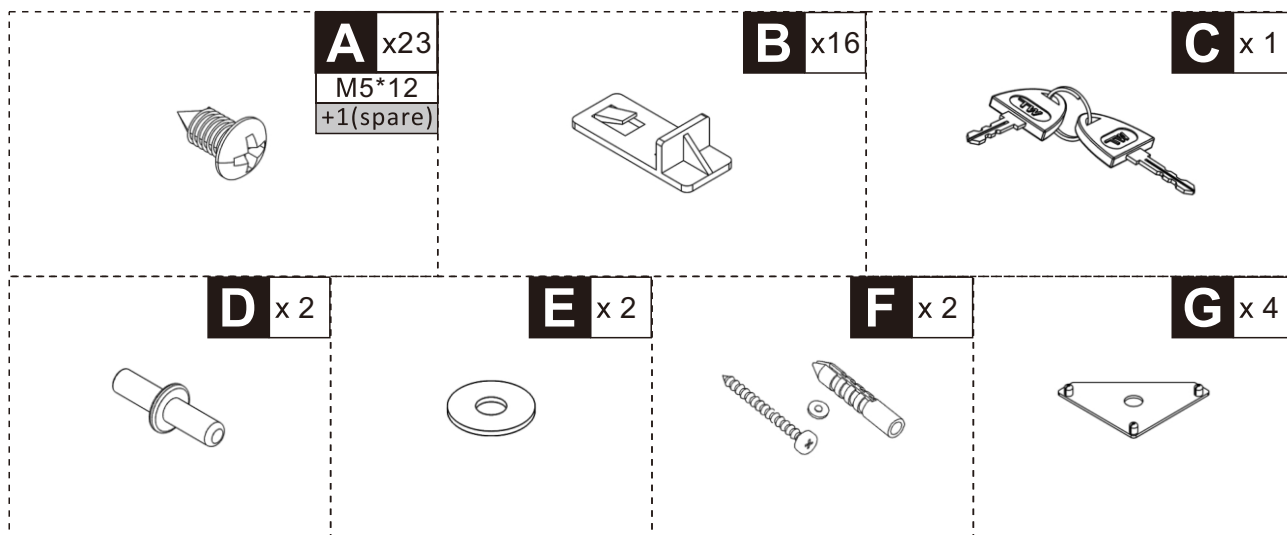

HARDWARE

01

A×3

02

A×4

G×4

A×10

If you have any questions, please contact our customer care center. **US**  
Our contact details are below:  
 001-877-644-9366  
 customerservice@aosom.com  
Imported by Aosom LLC  
27150 SW Kinsman Rd Wilsonville, OR 97070 USA  
MADE IN CHINA