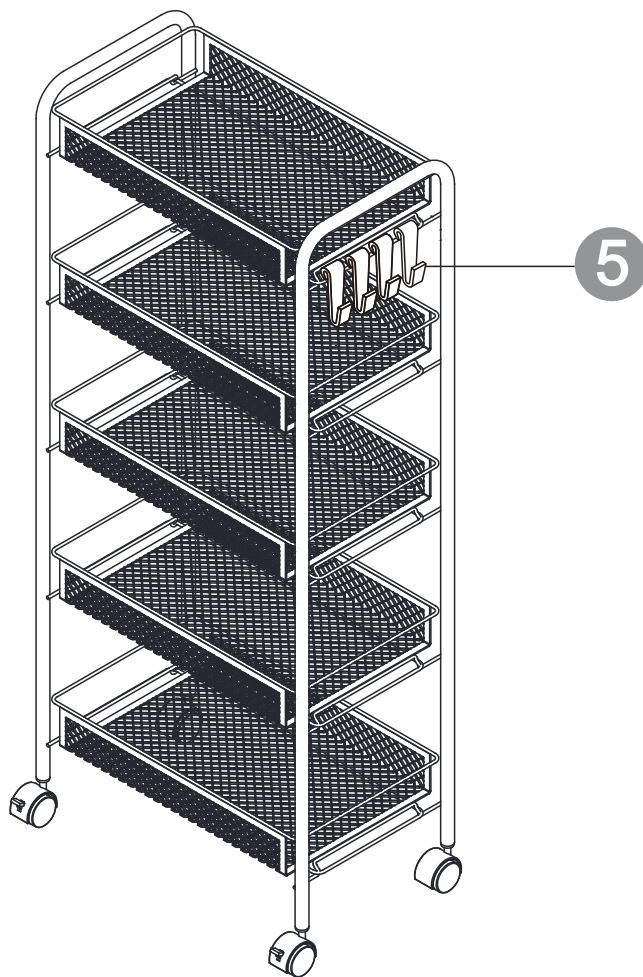

**PARTS**

**HARDWARE**

**01**

If you have any questions, please contact our customer care center.

**US**

Our contact details are below:

 001-877-644-9366

 customerservice@aosom.com