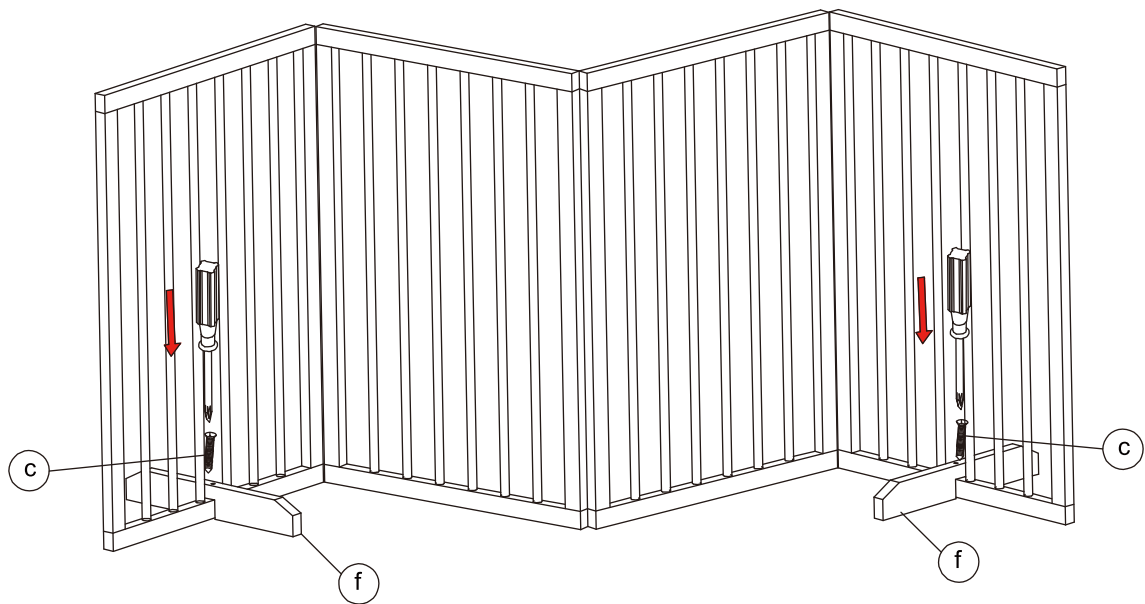

(a)		M3.5*20mm	8x
(b)		46*46mm	2x

(c)		M4*40mm	2x
-----	---	---------	----

If you have any questions, please contact our customer care center, Our contact details are below:

**US**

 001-877-644-9366

 customerservice@aosom.com