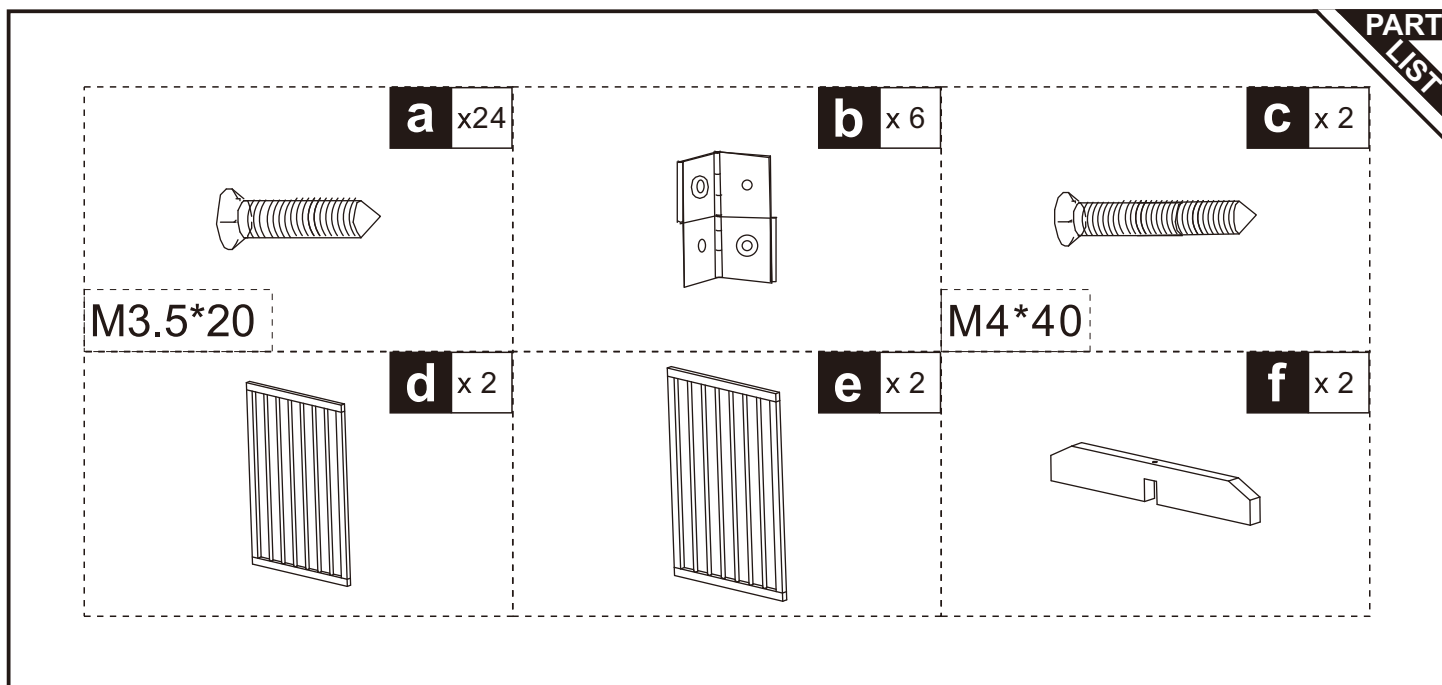

(a)		M3.5*20mm	8x
(b)		46*46mm	2x

(c)		M4*40mm	2x
-----	---	---------	----

If you have any questions, please contact our customer care center, Our contact details are below:

**US**

 001-877-644-9366

 customerservice@aosom.com