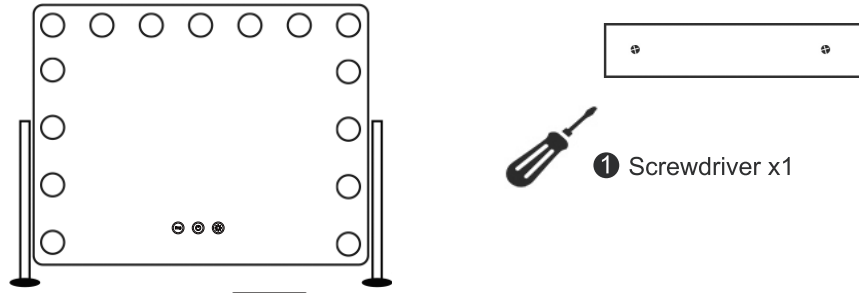

- 1** Screwdriver x1
- 2** Base Screws x2 **M6X15**

1 Screwdriver x1

5 Phone holder X 1

6 Screws x2 M4X10

7 Base x1

2 Base Screws x2 M6X15

Input voltage	220~240	V
Input AC frequency	50/60	Hz
Output voltage	12	V
Output current	2	A
Output power	24	W
Average active efficiency	82%	%
Efficiency at low load (10 %)		%
No-load power consumption	<0.3	W