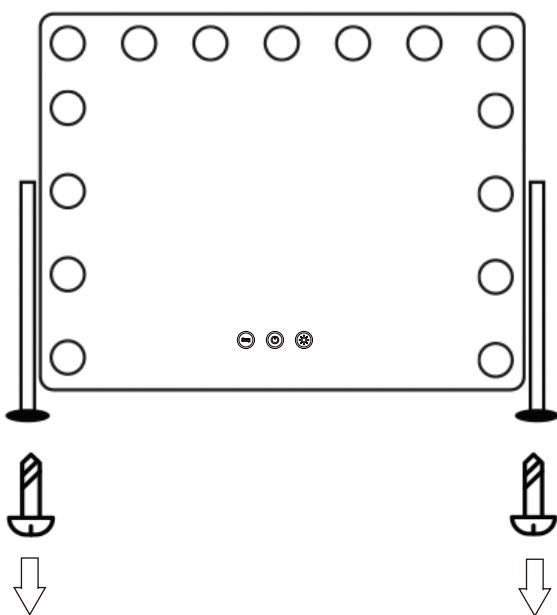

- 1** Screwdriver x1
- 2** Base Screws x2 **M6X15**

1 Screwdriver x1

5 Phone holder X 1

6 Screws x2 M4X10

7 Base x1

2 Base Screws x2 M6X15

Input voltage	220~240	V
Input AC frequency	50/60	Hz
Output voltage	12	V
Output current	2	A
Output power	24	W
Average active efficiency	82%	%
Efficiency at low load (10 %)		%
No-load power consumption	<0.3	W