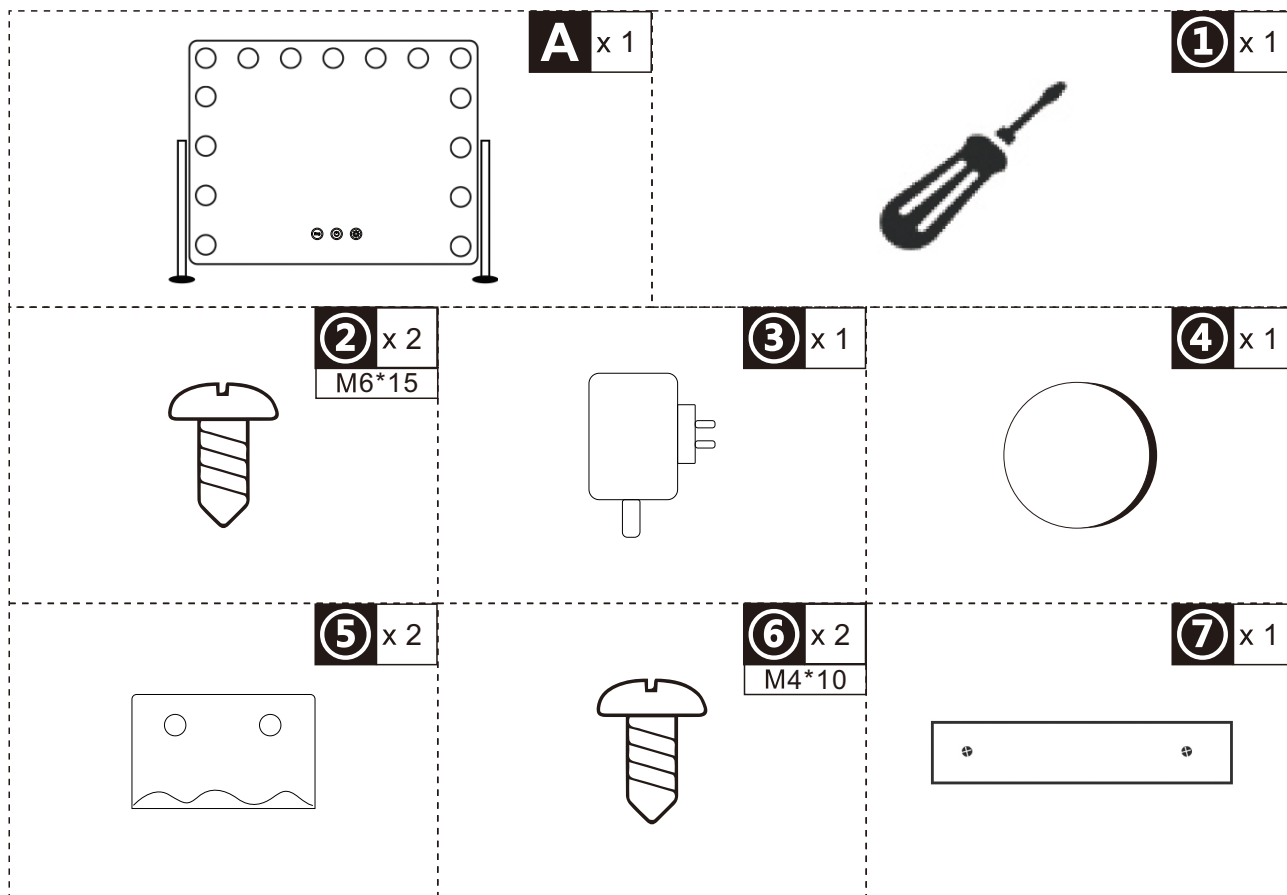

- 1** Screwdriver x1
- 2** Base Screws x2 **M6X15**

1 Screwdriver x1

5 Phone holder X 1

6 Screws x2 M4X10

7 Base x1

2 Base Screws x2 M6X15

Input voltage	220~240	V
Input AC frequency	50/60	Hz
Output voltage	12	V
Output current	2	A
Output power	24	W
Average active efficiency	82%	%
Efficiency at low load (10 %)		%
No-load power consumption	<0.3	W