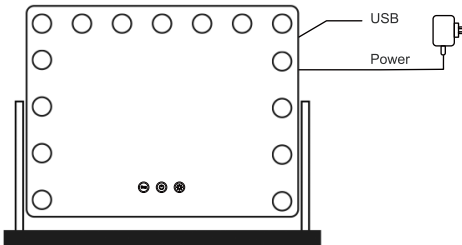

- 1** Screwdriver x1
- 2** Base Screws x2 **M6X15**

1 Screwdriver x1

5 Phone holder X 1

6 Screws x2 M4X10

7 Base x1

2 Base Screws x2 M6X15

Input voltage	220~240	V
Input AC frequency	50/60	Hz
Output voltage	12	V
Output current	2	A
Output power	24	W
Average active efficiency	82%	%
Efficiency at low load (10 %)		%
No-load power consumption	<0.3	W