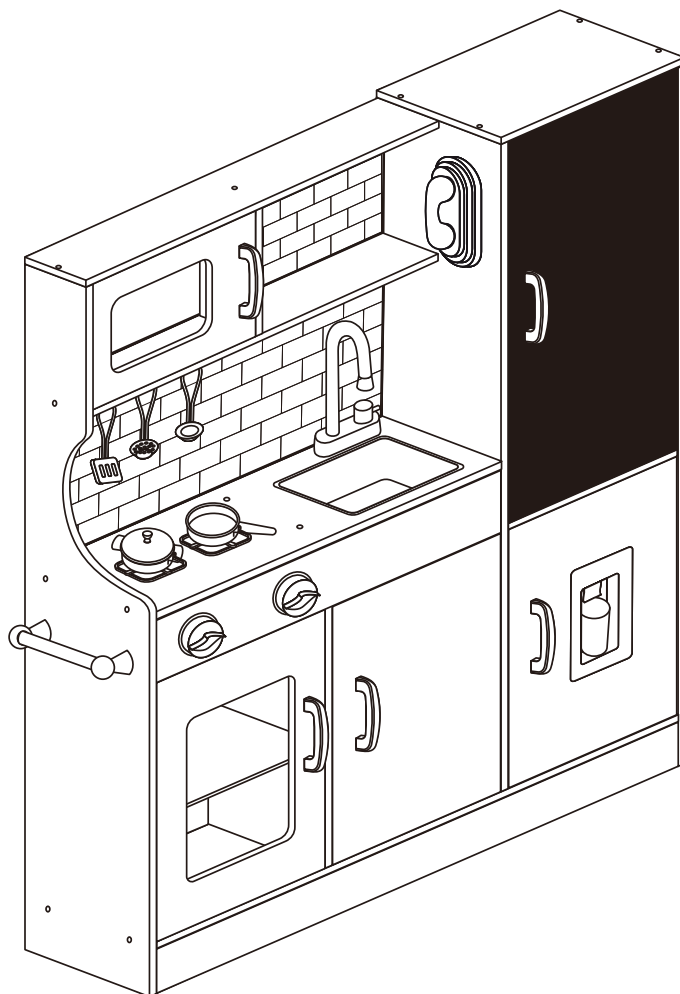

IN240500223V01_US_CA

350-172V80

! WARNING:
Assembly by an adult.

EN: **WARNING:** Suitable for children of 3+ years old;
FR: **ATTENTION:** Convient aux enfants de 3+ ans;

EN IMPORTANT, RETAIN FOR FUTURE REFERENCE: READ CAREFULLY.

FR IMPORTANT : A LIRE ATTENTIVEMENT ET A CONSERVER POUR VOUS Y REFERER ULTERIEUREMENT.

WARNING:

1. CHOKING HAZARD—Small parts. Not for children under 3 years.
2. Only allowed for adults to install, keep children away.
3. To be used under the direct supervision of an adult.
4. Place it on a flat and clean floor, Check all the parts are well connected before use.