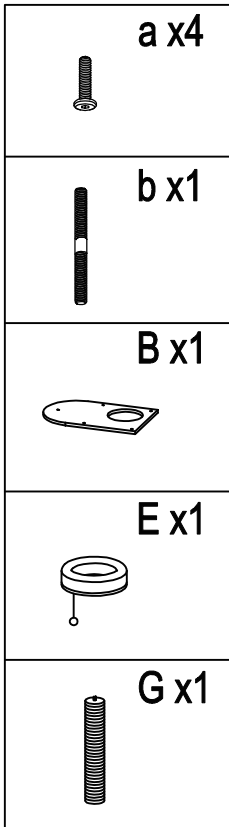

PARTS

A x 1

B x 1

C x 1

D x 1

E x 1

F x 1

G x 1

34cm

H x 2

32cm

I x 8

32cm

HARDWARE

a x 9

M8*40
+1(spare)

b x 6

M8*80
+1(spare)

c x 1

- a x5
- A x1
- H x1
- I x4

- b x5
- C x1
- D x1
- H x1
- I x4

If you have any questions, please contact our customer care center, Our contact details are below:

US

 001-877-644-9366