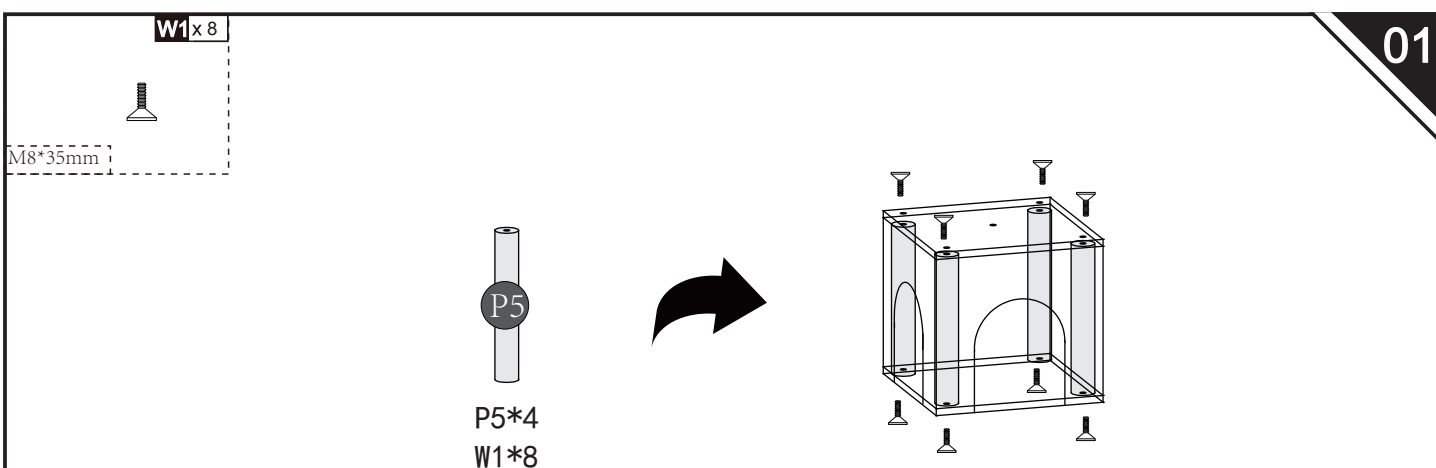

EN Do not confuse similar screws.

FR Ne pas confondre des vis similaires.

ES No confunda tornillos similares.

PT Não confundir parafusos semelhantes.

DE Verwechseln Sie ähnliche Schrauben nicht.

IT Non confondere le viti simili.