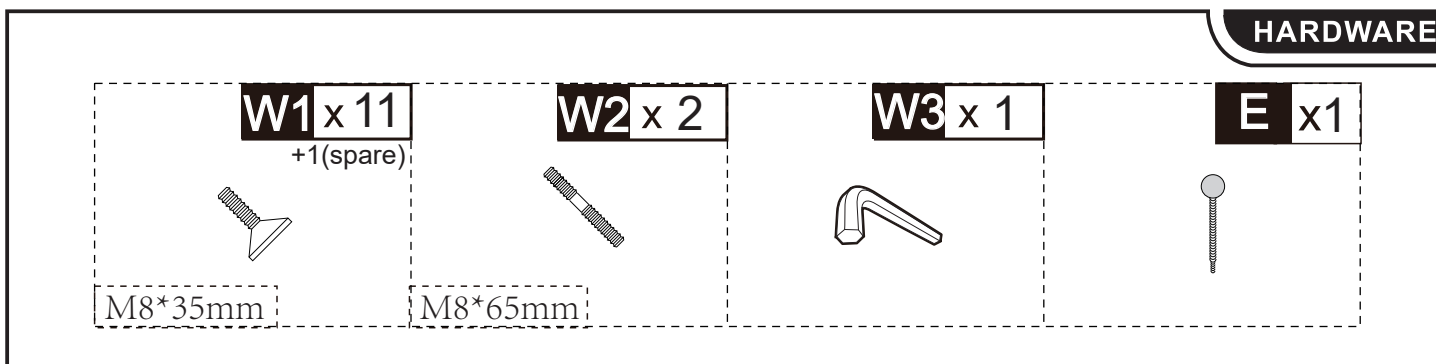

EN Do not confuse similar screws.

FR Ne pas confondre des vis similaires.

ES No confunda tornillos similares.

PT Não confundir parafusos semelhantes.

DE Verwechseln Sie ähnliche Schrauben nicht.

IT Non confondere le viti simili.