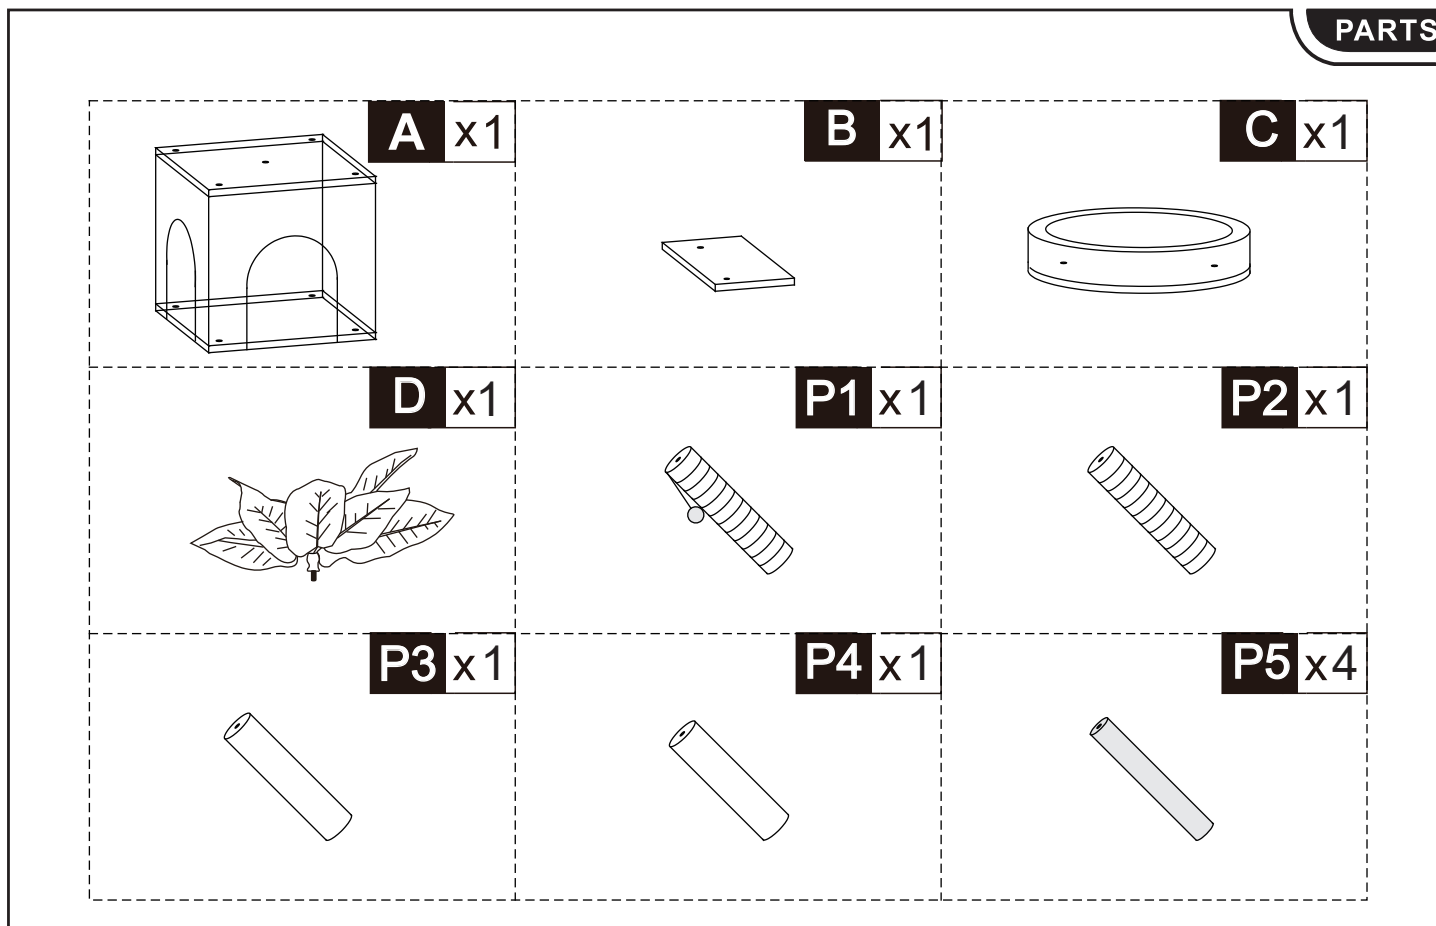

EN Do not confuse similar screws.

FR Ne pas confondre des vis similaires.

ES No confunda tornillos similares.

PT Não confundir parafusos semelhantes.

DE Verwechseln Sie ähnliche Schrauben nicht.

IT Non confondere le viti simili.