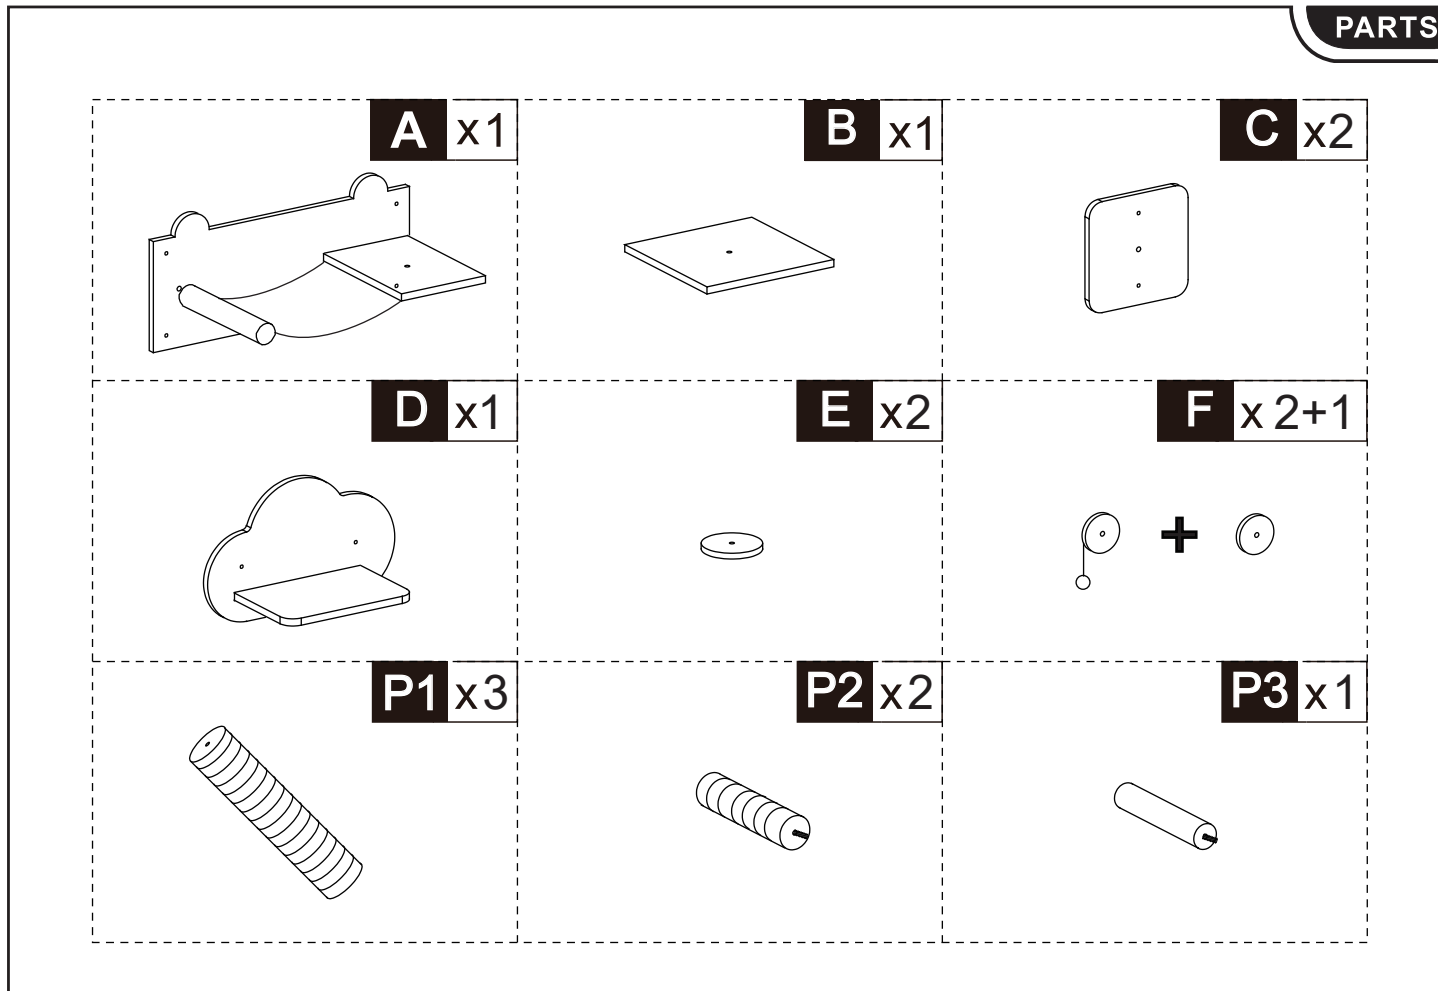

EN_Do not confuse similar screws.
FR_Ne pas confondre des vis similaires.
ES_No confunda tornillos similares.
PT_Não confundir parafusos semelhantes.
DE_Verwechseln Sie ähnliche Schrauben nicht.
IT_Non confondere le viti simili.