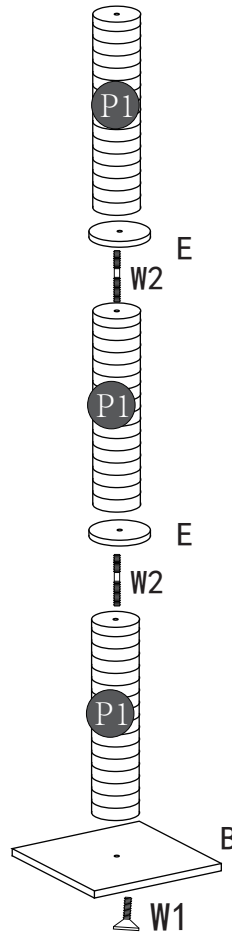

# PawHut

IN240600036V01\_GL

**D30-856V00**

Tools Recommended

**EN\_IMPORTANT, RETAIN FOR FUTURE REFERENCE: READ CAREFULLY.**

**FR\_IMPORTANT: A LIRE ATTENTIVEMENT ET À CONSERVER POUR CONSULTATION ULTÉRIEURE.**

W4x2

W1x2

M8\*65mm

M8\*35mm

W1x1

W4x4

M8\*35mm

W4x2