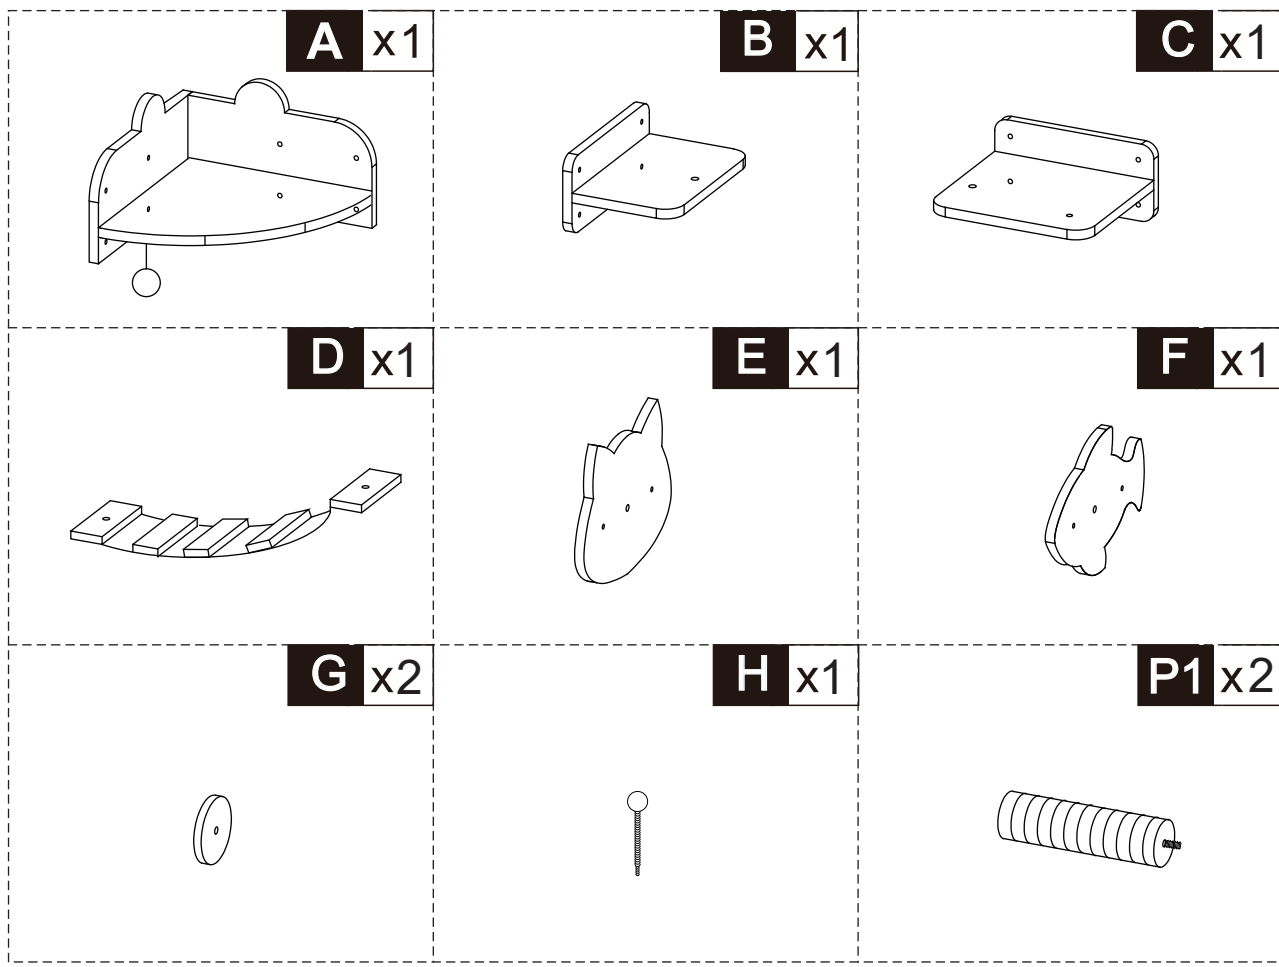

HARDWARE

01

EN Do not confuse similar screws.
FR Ne pas confondre des vis similaires.
ES No confunda tornillos similares.
PT Não confundir parafusos semelhantes.
DE Verwechseln Sie ähnliche Schrauben nicht.
IT Non confondere le viti simili.