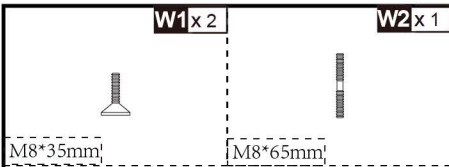

**IT** Non confondere le viti simili.

W1 x 2

M8\*35mm

W1 x 2

M8\*35mm

If you have any questions, please contact our customer care center, Our contact details are below:

**US**

 001-877-644-9366