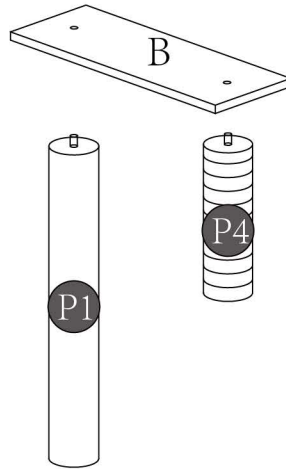

EN Do not confuse similar screws.

FR Ne pas confondre des vis similaires.

ES No confunda tornillos similares.

PT Não confundir parafusos semelhantes.

DE Verwechseln Sie ähnliche Schrauben nicht.

IT Non confondere le viti simili.