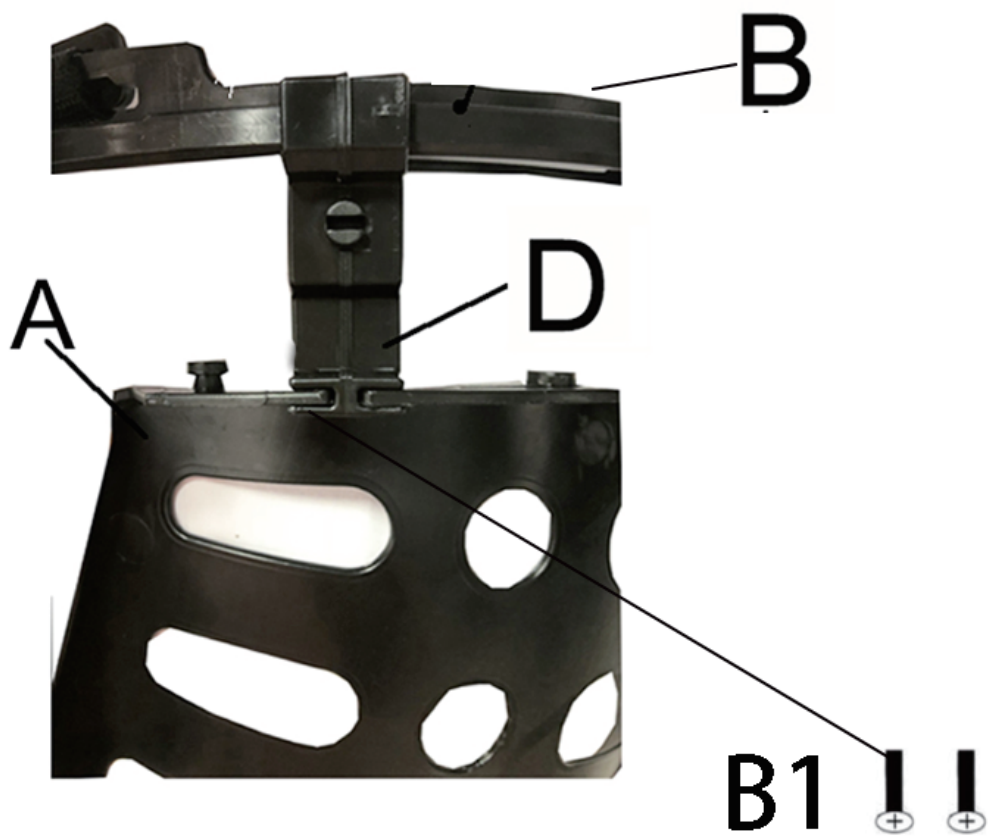

A x 4**B** x 1**B1** x 6**D** x 3**E** x 3**F** x 4**G** x 4

01

UK

If you have any questions, please contact our customer care center.

Our contact details are below:

0044-800-240-4004

enquiries@mhstar.co.uk