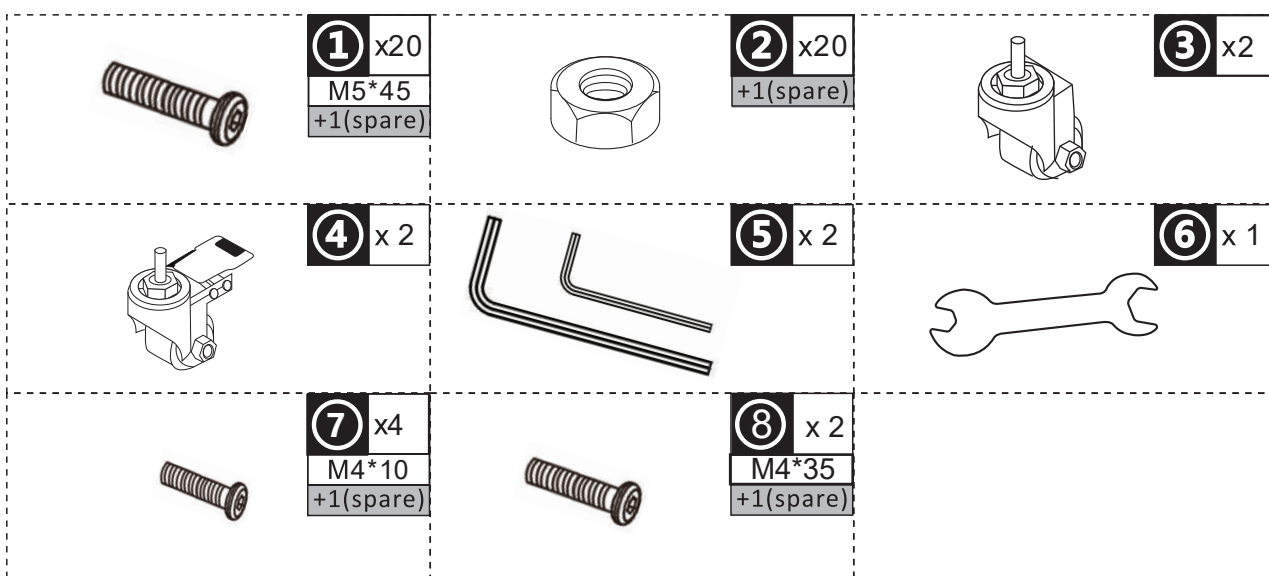

HARDWARE

NOTE

EN Do not confuse similar screws. Do not tighten bolts fully until all parts are connected!

FR Ne pas confondre des vis similaires. Ne serrez pas les boulons à fond tant que toutes les pièces ne sont pas connectées!

ES No confunda tornillos similares. No apriete los tornillos completamente hasta que todas las partes están conectadas!

PT Não confundir parafusos semelhantes. Não apertar completamente os parafusos até que todas as peças estejam encaixadas!

DE Verwechseln Sie ähnliche Schrauben nicht. Ziehen Sie die Schrauben erst fest an, wenn alle Teile verbunden sind!

IT Non confondere le viti simili. non serrare completamente i bulloni fino a tutte le parti non sono ancora collegate!