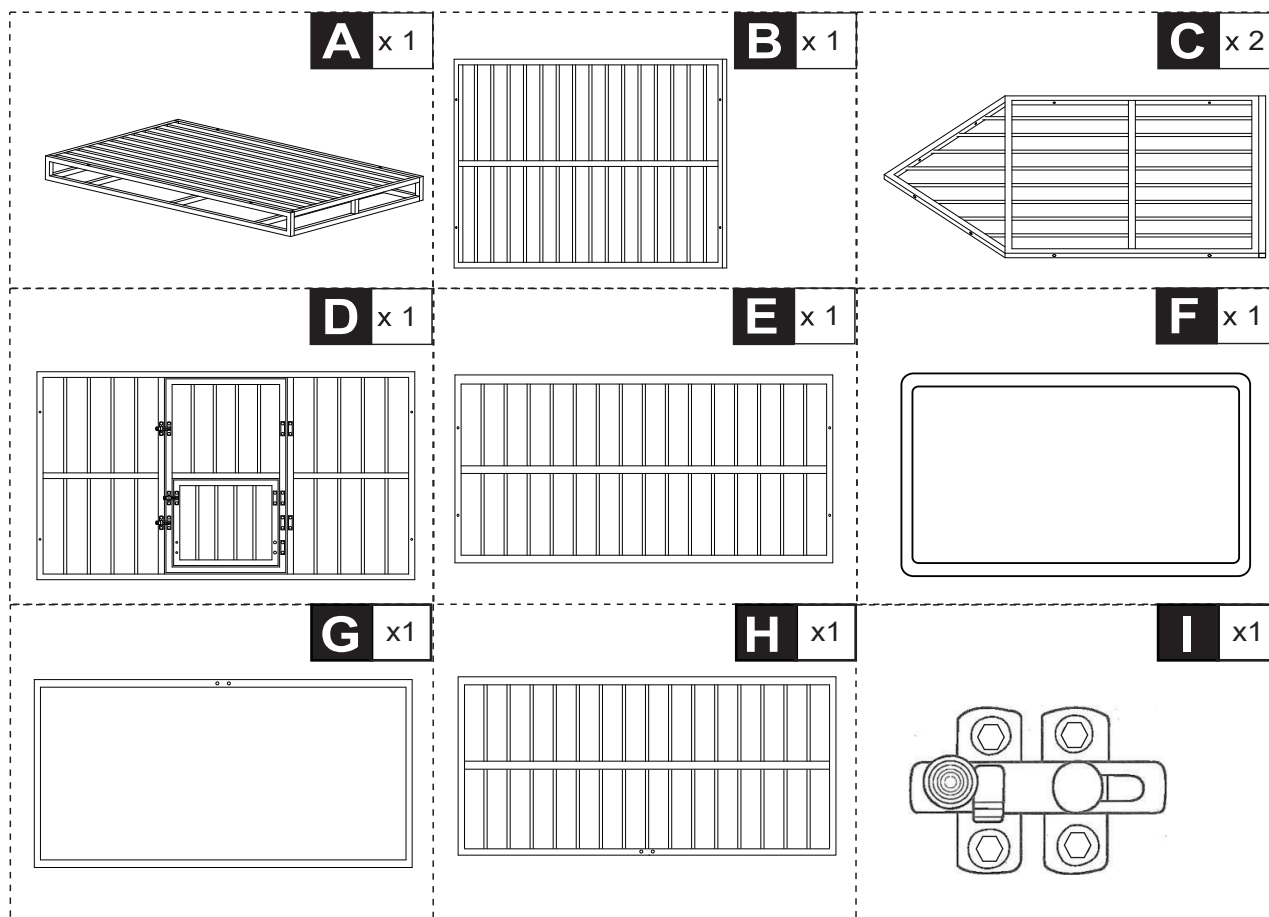

PARTS

HARDWARE

NOTE

EN Do not confuse similar screws. Do not tighten bolts fully until all parts are connected!

FR Ne pas confondre des vis similaires. Ne serrez pas les boulons à fond tant que toutes les pièces ne sont pas connectées!

ES No confunda tornillos similares. No apriete los tornillos completamente hasta que todas las partes están conectadas!

PT Não confundir parafusos semelhantes. Não apertar completamente os parafusos até que todas as peças estejam encaixadas!

DE Verwechseln Sie ähnliche Schrauben nicht. Ziehen Sie die Schrauben erst fest an, wenn alle Teile verbunden sind!

IT Non confondere le viti simili. non serrare completamente i bulloni fino a tutte le parti non sono ancora collegate!