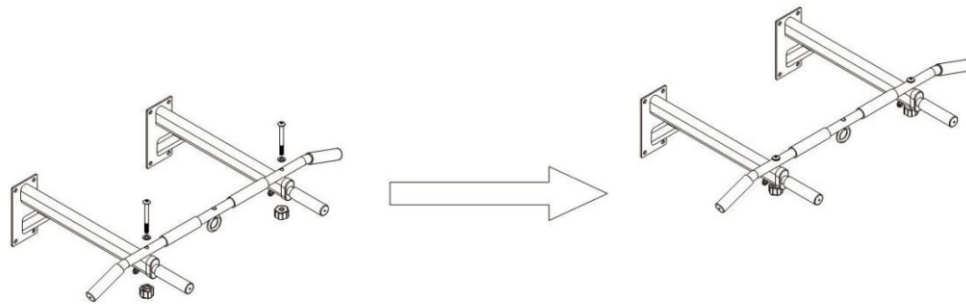

Assembly steps

Step 1: Use two M10*100 Semicircular head inner hexagon screw , two flat washers and two plum blossom knobs to fix the Long rod combination with the two support frame combination. The tool is a 6# Allen wrench. (As shown on the right)

The last step: use the electric drill to drill 8 holes in the appropriate height of the appropriate wall, and fix it with 8 expansion screws (according to the precautions)